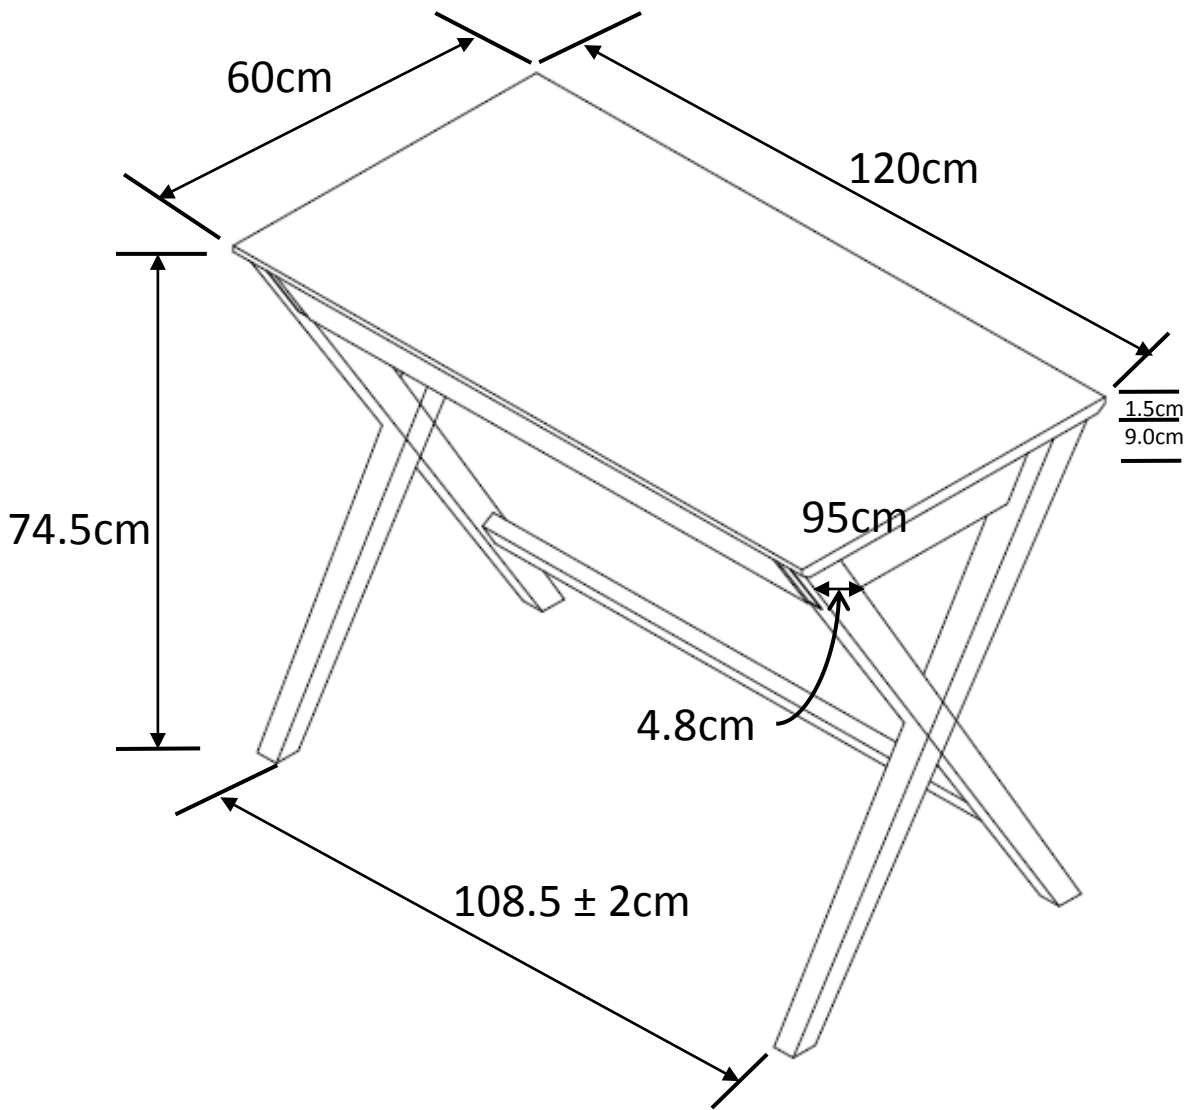

# WRITEX

| NO. | SIZE                | QTY |
|-----|---------------------|-----|
| 1   | 730 x 565 x 48      | 1   |
| 2   | 730 x 565 x 48      | 1   |
| 3   | 1200 x 600 x 105 mm | 1   |
| 4   | 1085 x 45 x 19 mm   | 1   |

M6x40mm  
A x 8

Ø8mm  
B x 10

4mm  
C x 1

M6x60mm  
D x 2

1

| NO | HARDWARE  | QTY |
|----|---|-----|
| A  |  | 4   |
| B  |  | 4   |

2

3