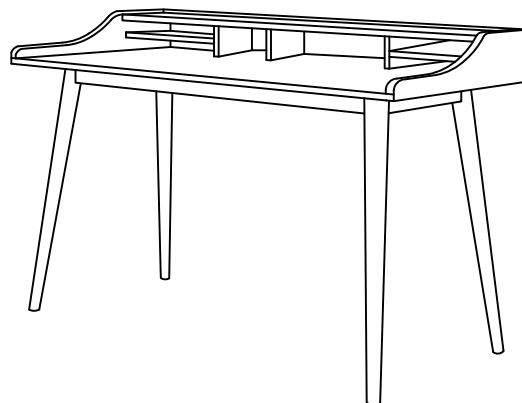

2401001 Hellerup Desk Walnut Veneer

ASSEMBLY INSTRUCTIONS

Read this instruction carefully. Refer hardware and furniture parts list for guidance. Be sure all parts are complete, before assembling. Place all wooden furniture part on a clean and flat soft surface to prevent scratches. Refer steps provided as assembling guide.

1. **CAUTIONS :**
1. Do not **FULLY-TIGHTEN** the nuts or nut bolts until all are in place.
  2. To prevent thread damage. Ensure that nuts or nut bolts are not over-tighten.
  3. Hardware are to be kept out of reach from children.

PART LIST		
ITEM	DESCRIPTION	QTY
A	STUDY DESK	1 PC
B	STUDY DESK LEG	4 PCS

HARDWARE LIST		
ITEM	DESCRIPTION	QTY
1	JCBC SCREW M6 x 60MM	8 PCS
2	SPRING WASHER 1/4"	8 PCS
3	FLAT WASHER 1/4"	8 PCS
4	M4 ALLEN KEY (BALL SHAPE)	1 PC

STEP 1

STEP 2

ASSEMBLY COMPLETELY