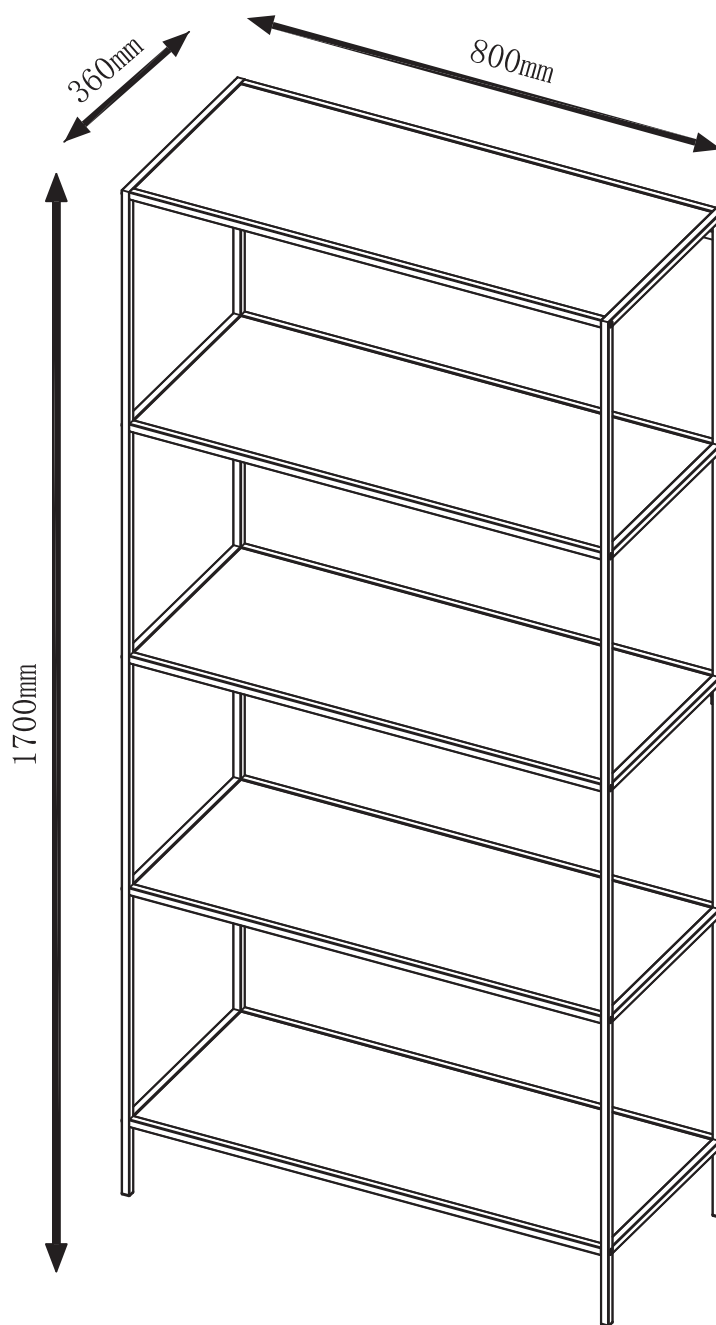

3001100/3001105

Vita wide 5 Tier shelf

A	×20	B	×6	C	×30
					
M5×25		M5×8		φ4×10	

D	×1	E	×2	F	×2
					
M3					

1 ▷

A	×20	D	×1
			
M5 × 25		M3	

2▷

C	× 30	
∅4 × 10		

3 ▷

B	×6	D	×1	E	×2	F	×2
							
M5×8		M3					

4▷