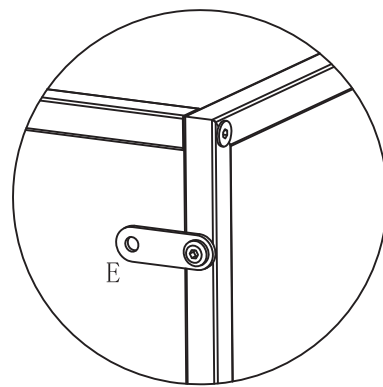

3001100/3001105

Vita wide 5 Tier shelf

A	×20	B	×6	C	×30
					
M5×25		M5×8		φ4×10	

D	×1	E	×2	F	×2
					
M3					

1 ▷

A	×20	D	×1
			
M5 × 25		M3	

2▷

C	× 30	
∅4 × 10		

3 ▷

B	×6	D	×1	E	×2	F	×2
							
M5×8		M3					

4▷