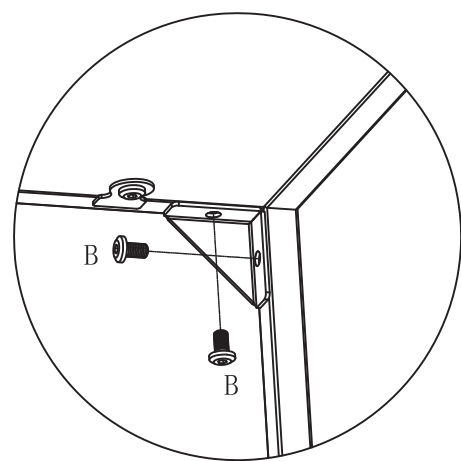

3 ▷

B	×6	D	×1	E	×2	F	×2
M5×8		M3