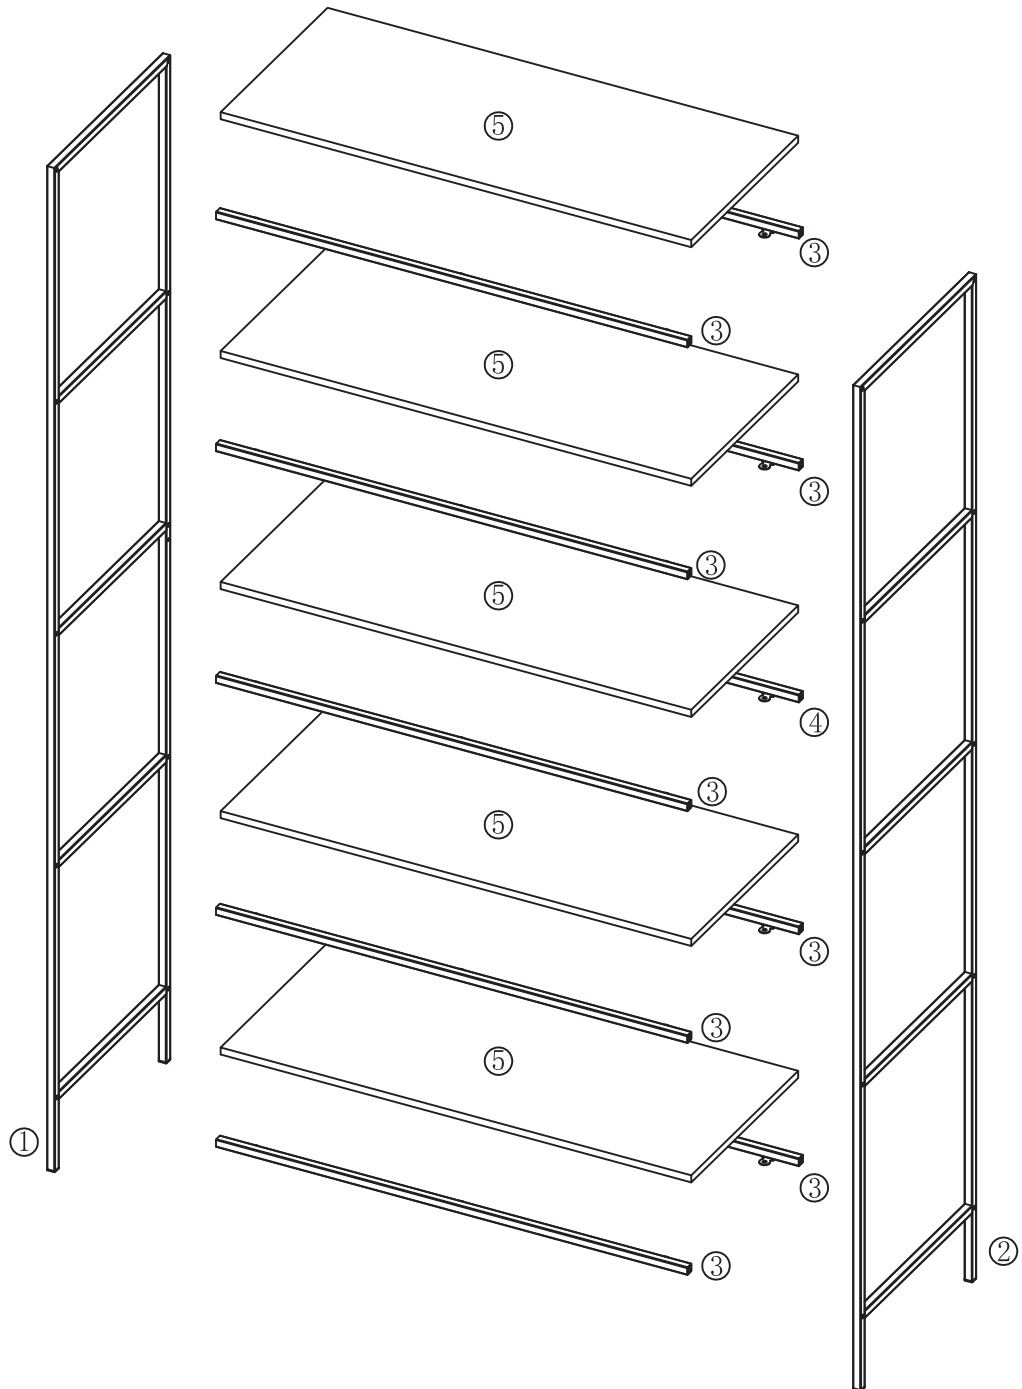

3001100/3001105

Vita wide 5 Tier shelf

A	×20	B	×6	C	×30
					
M5×25		M5×8		φ4×10	

D	×1	E	×2	F	×2
					
M3					

1 ▷

A	×20	D	×1
			
M5 × 25		M3	

2▷

C	× 30	
∅4 × 10		

3 ▷

B	×6	D	×1	E	×2	F	×2
							
M5×8		M3					

4▷