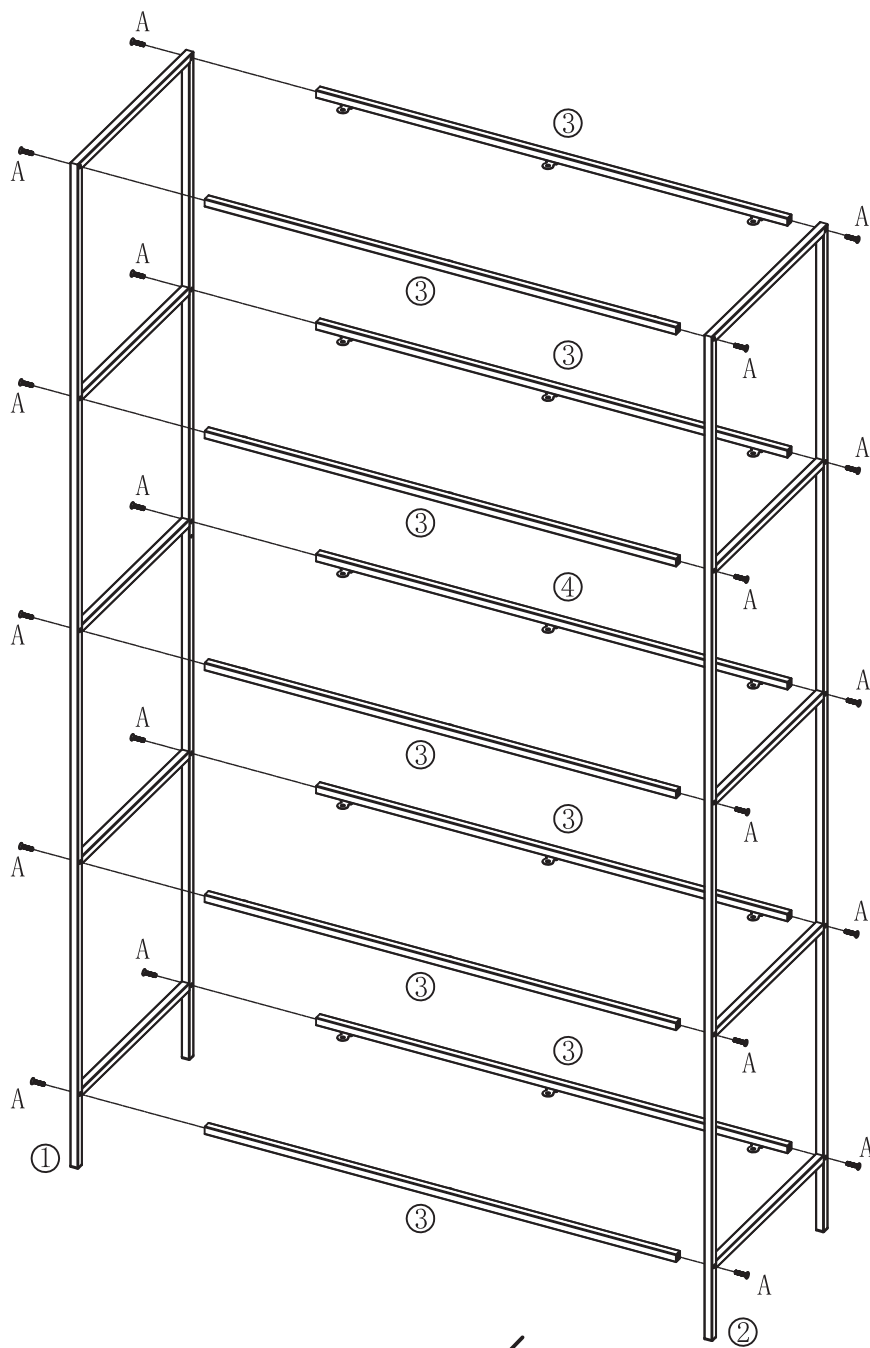

3001100/3001105

Vita wide 5 Tier shelf

A	×20	B	×6	C	×30
					
M5×25		M5×8		φ4×10	

D	×1	E	×2	F	×2
					
M3					

1 ▷

A	×20	D	×1
			
M5 × 25		M3	

2▷

C	× 30	
∅4 × 10		

3 ▷

B	×6	D	×1	E	×2	F	×2
							
M5×8		M3					

4▷