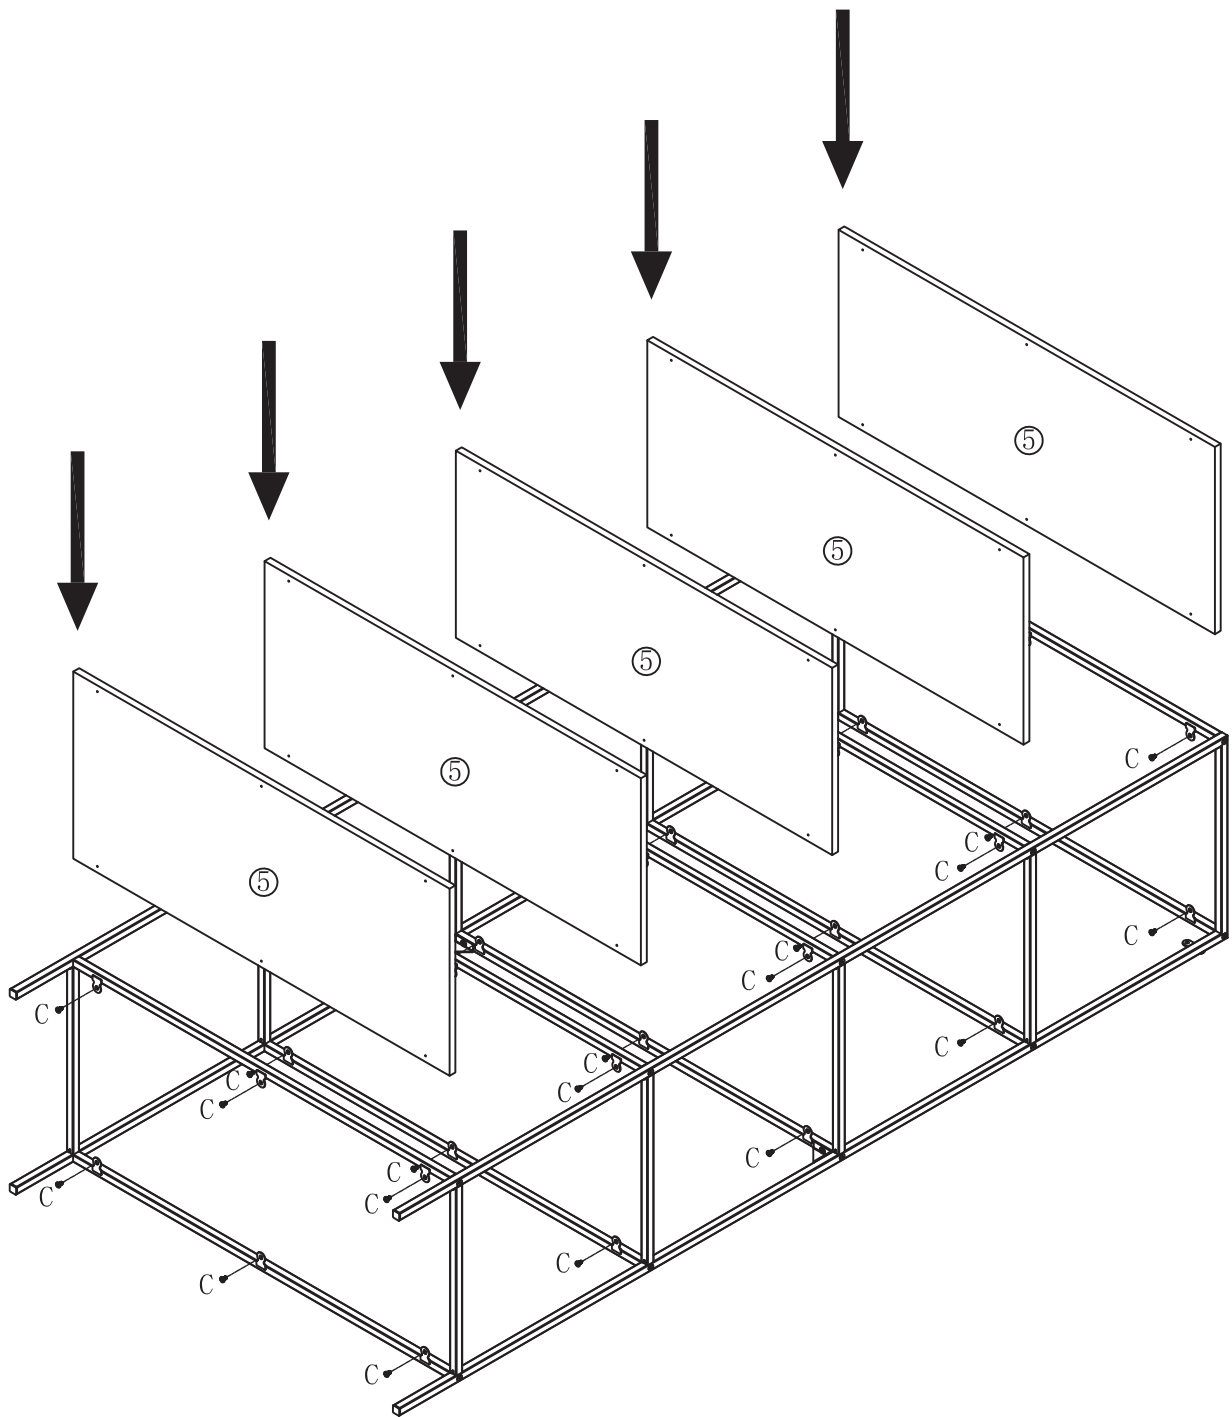

3001100/3001105

Vita wide 5 Tier shelf

A	×20	B	×6	C	×30
					
M5×25		M5×8		φ4×10	

D	×1	E	×2	F	×2
					
M3					

1 ▷

A	×20	D	×1
			
M5 × 25		M3	

2▷

C	× 30	
∅4 × 10		

3 ▷

B	×6	D	×1	E	×2	F	×2
							
M5×8		M3					

4▷