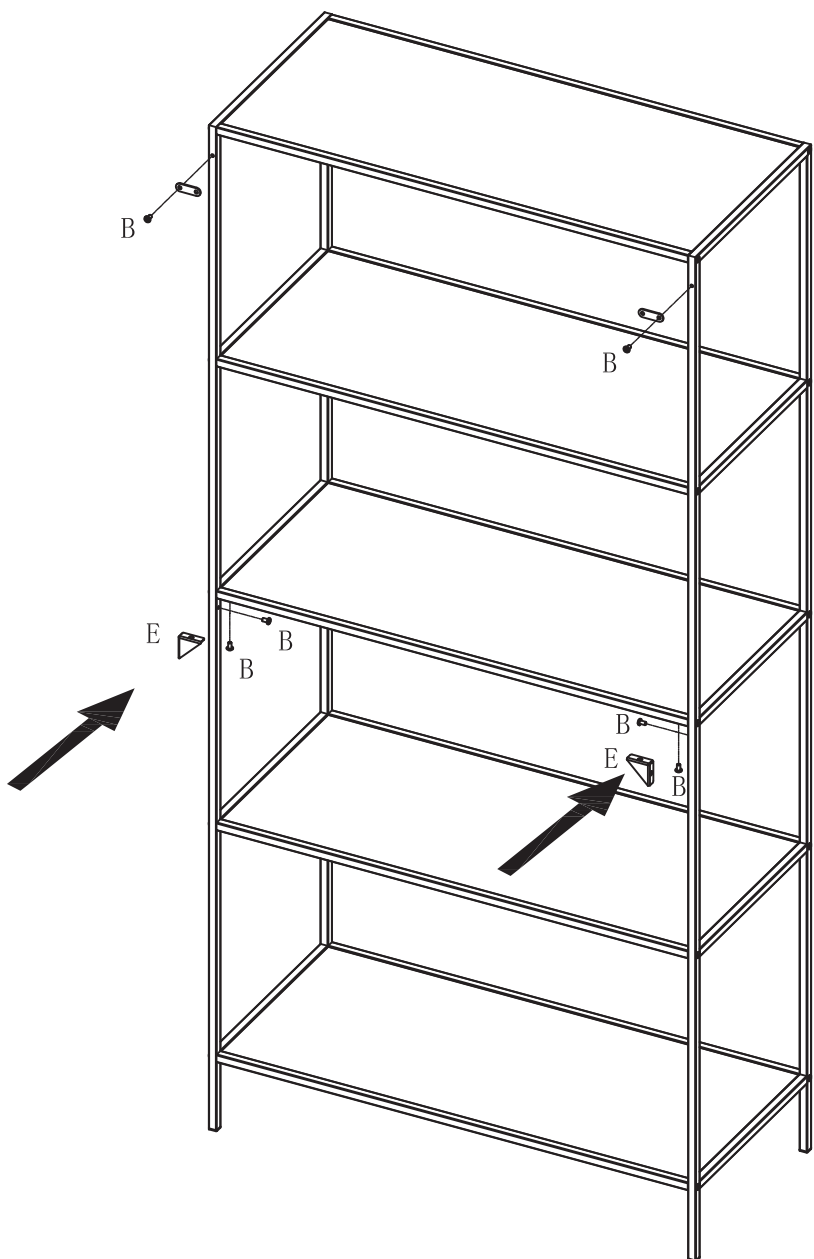

3001100/3001105

Vita wide 5 Tier shelf

A	×20	B	×6	C	×30
					
M5×25		M5×8		φ4×10	

D	×1	E	×2	F	×2
					
M3					

1 ▷

A	×20	D	×1
			
M5 × 25		M3	

2▷

C	× 30	
∅4 × 10		

3 ▷

B	×6	D	×1	E	×2	F	×2
							
M5×8		M3					

4▷