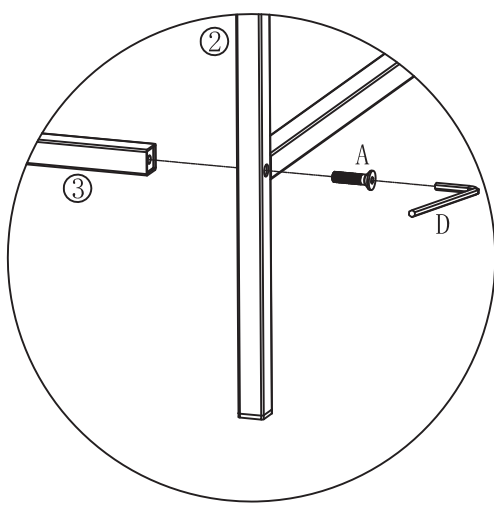

3001100/3001105

Vita wide 5 Tier shelf

A	×20	B	×6	C	×30
					
M5×25		M5×8		φ4×10	

D	×1	E	×2	F	×2
					
M3					

1 ▷

A	×20	D	×1
			
M5 × 25		M3	

2▷

C	× 30	
∅4 × 10		

3 ▷

B	×6	D	×1	E	×2	F	×2
							
M5×8		M3					

4▷