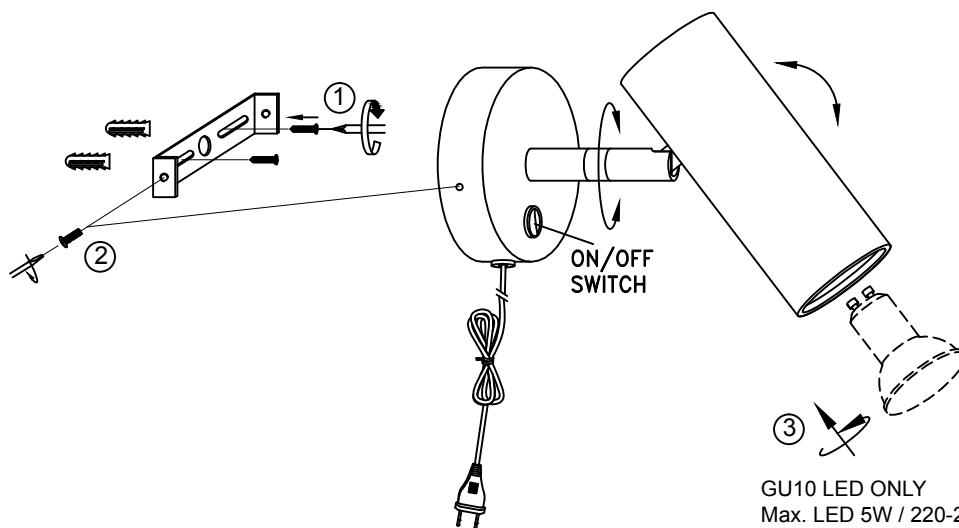

6409105/6409106
PARIS WALL LAMP

**HOUSE
NORDIC**

GU10 LED ONLY
Max. LED 5W / 220-240V
bulb not included