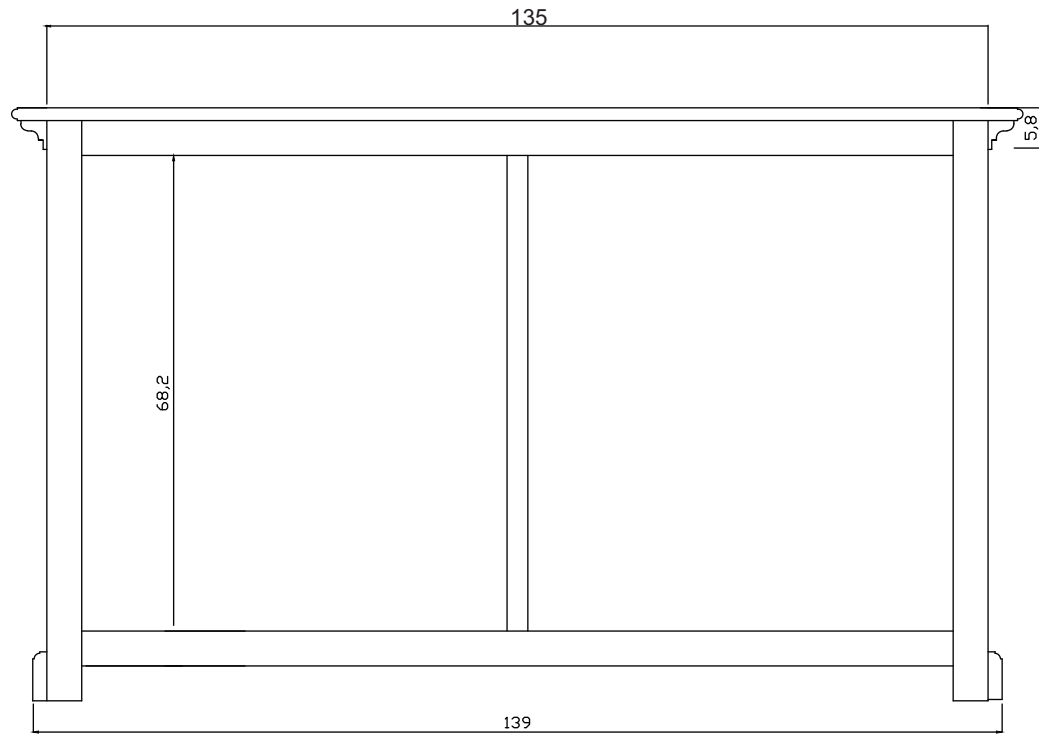

Technical Drawing

B127 | Halifax Buffet

145cm x 50cm x 85cm

NOVA SOLO

PERSPECTIVE

TOP VIEW

FRONT VIEW

SIDE VIEW

BACK VIEW

OPEN VIEW

DETAIL DRAWER

DETAIL DOOR