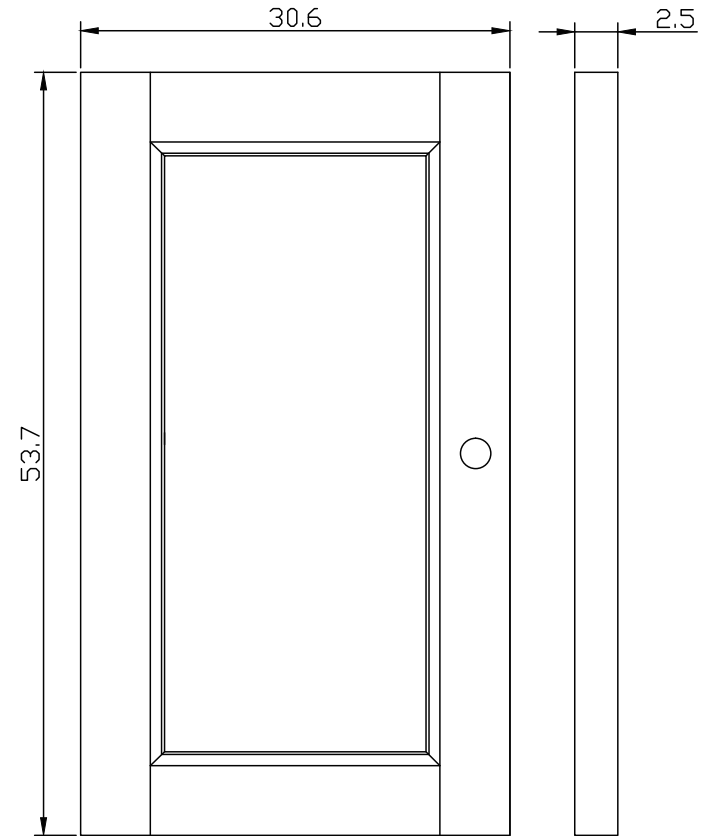

Technical Drawing

B127 | Halifax Buffet

145cm x 50cm x 85cm

NOVA SOLO

PERSPECTIVE

TOP VIEW

FRONT VIEW

SIDE VIEW

BACK VIEW

OPEN VIEW

DETAIL DRAWER

DETAIL DOOR