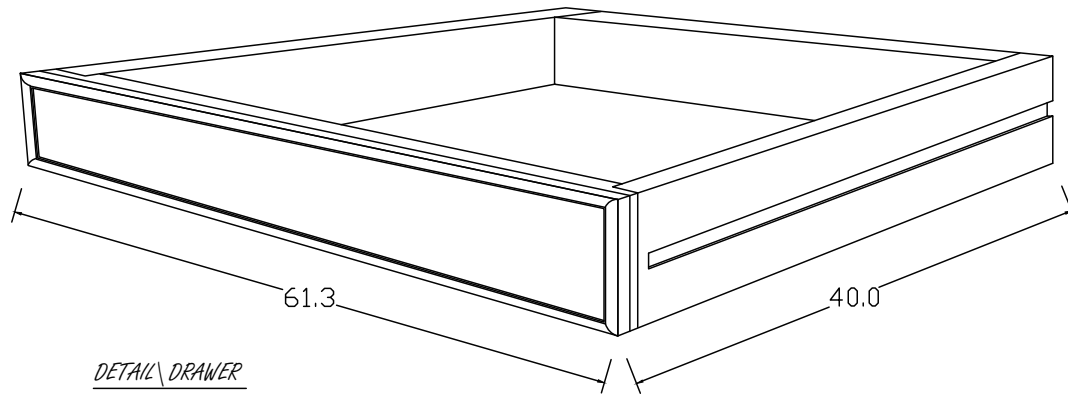

Technical Drawing

B127 | Halifax Buffet

145cm x 50cm x 85cm

NOVA SOLO

PERSPECTIVE

TOP VIEW

FRONT VIEW

SIDE VIEW

BACK VIEW

OPEN VIEW

DETAIL DRAWER

DETAIL DOOR