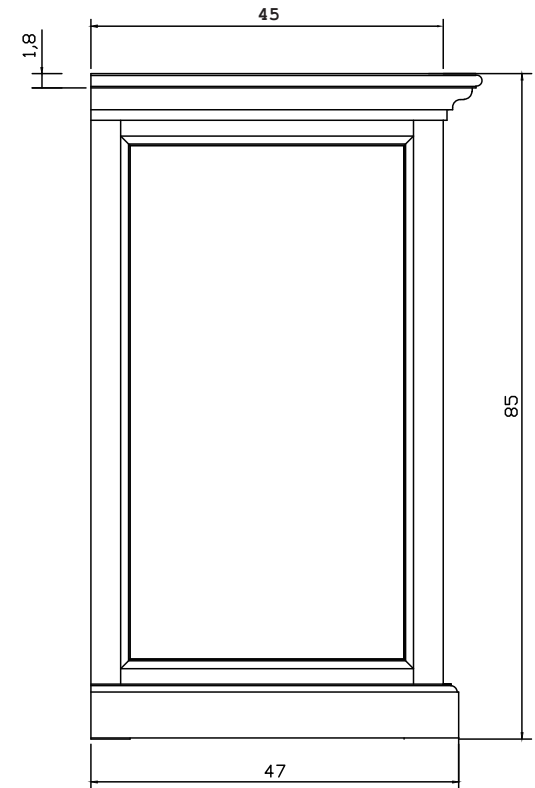

Technical Drawing

B127 | Halifax Buffet

145cm x 50cm x 85cm

NOVA SOLO

PERSPECTIVE

TOP VIEW

FRONT VIEW

SIDE VIEW

BACK VIEW

OPEN VIEW

DETAIL DRAWER

DETAIL DOOR