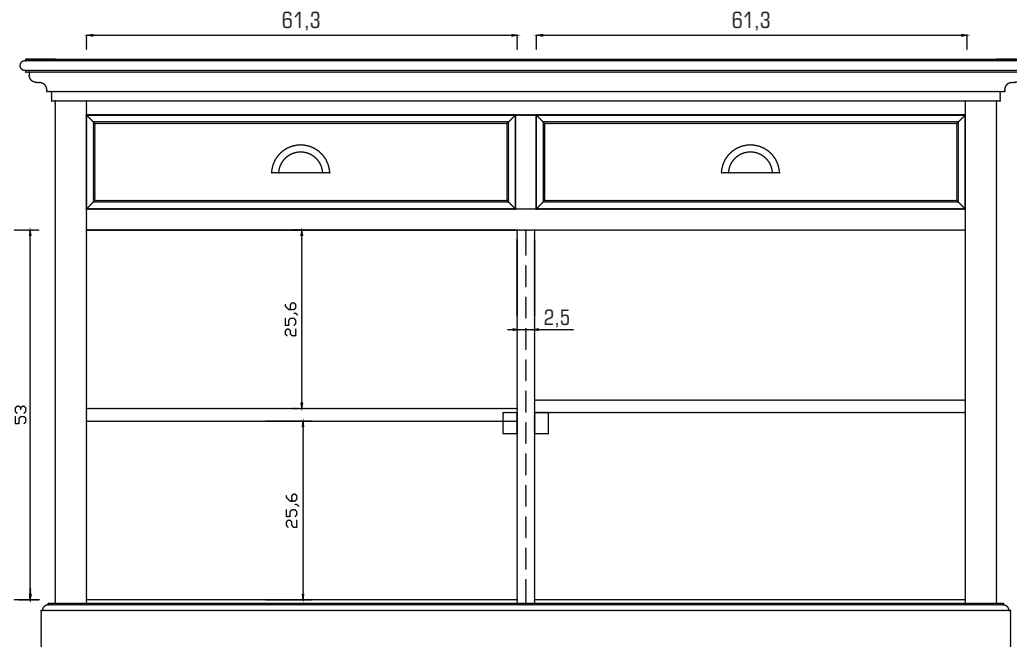

Technical Drawing

B127 | Halifax Buffet

145cm x 50cm x 85cm

NOVA SOLO

PERSPECTIVE

TOP VIEW

FRONT VIEW

SIDE VIEW

BACK VIEW

OPEN VIEW

DETAIL DRAWER

DETAIL DOOR