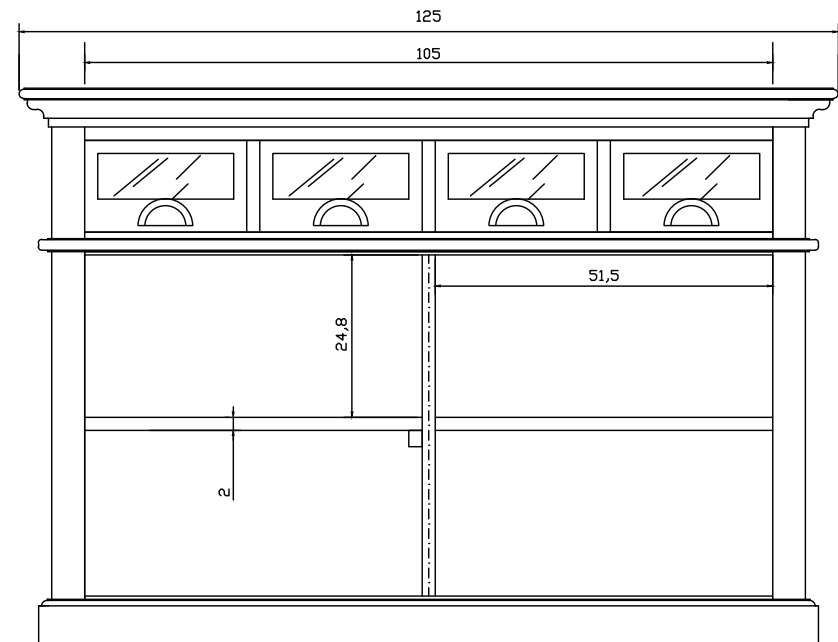

Technical Drawing

B131 | Halifax Kitchen Buffet with Basket Set
125cm x 50cm x 85cm

NOVA SOLO

PERSPECTIVE

FRONT VIEW

TOP VIEW

SIDE VIEW

OPEN VIEW

BACK VIEW

DETAIL DRAWER

DETAIL BASKET