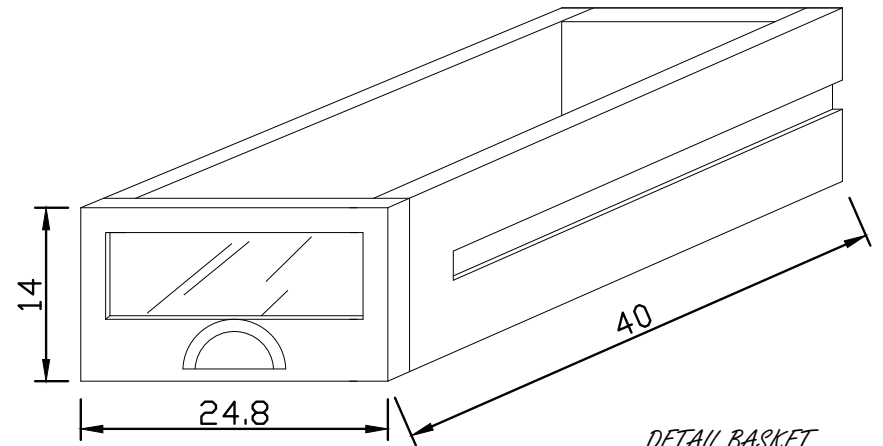

Technical Drawing

B131 | Halifax Kitchen Buffet with Basket Set
125cm x 50cm x 85cm

NOVA SOLO

PERSPECTIVE

FRONT VIEW

TOP VIEW

SIDE VIEW

OPEN VIEW

BACK VIEW

DETAIL DRAWER

DETAIL BASKET