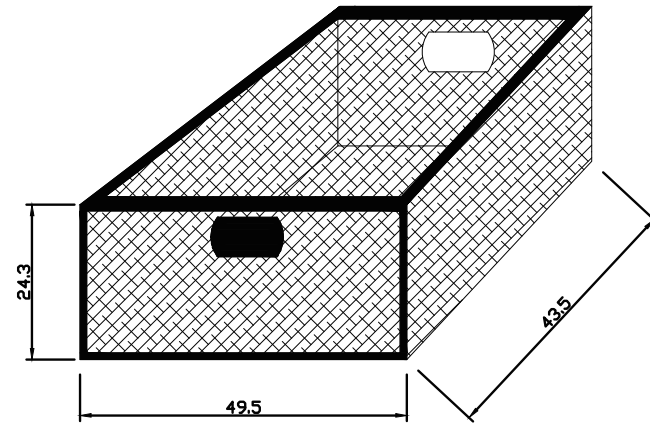

Technical Drawing

B131 | Halifax Kitchen Buffet with Basket Set
125cm x 50cm x 85cm

NOVA SOLO

PERSPECTIVE

FRONT VIEW

TOP VIEW

SIDE VIEW

OPEN VIEW

BACK VIEW

DETAIL DRAWER

DETAIL BASKET