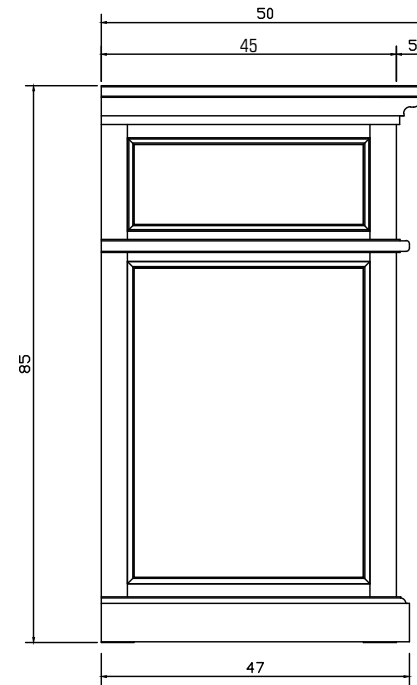

Technical Drawing

B131 | Halifax Kitchen Buffet with Basket Set
125cm x 50cm x 85cm

NOVA SOLO

PERSPECTIVE

FRONT VIEW

TOP VIEW

SIDE VIEW

OPEN VIEW

BACK VIEW

DETAIL DRAWER

DETAIL BASKET