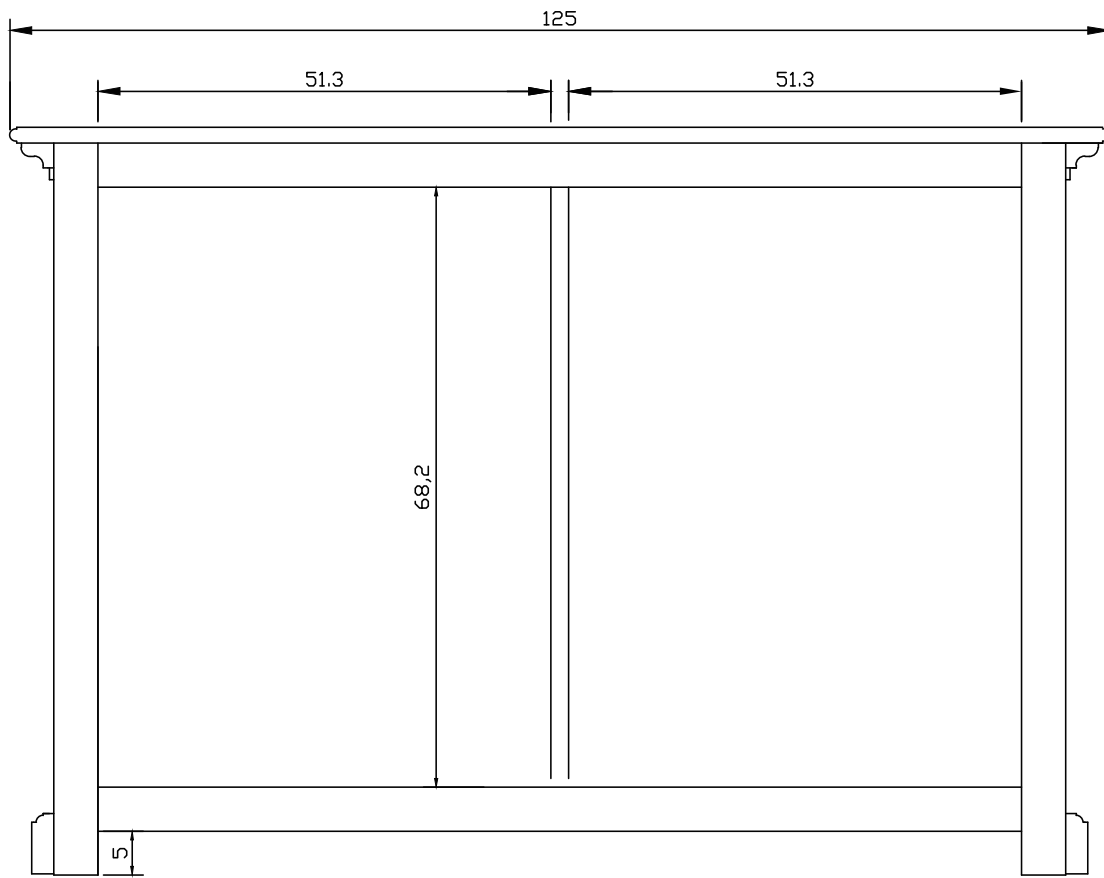

Technical Drawing

B131 | Halifax Kitchen Buffet with Basket Set
125cm x 50cm x 85cm

NOVA SOLO

PERSPECTIVE

FRONT VIEW

TOP VIEW

SIDE VIEW

OPEN VIEW

BACK VIEW

DETAIL DRAWER

DETAIL BASKET