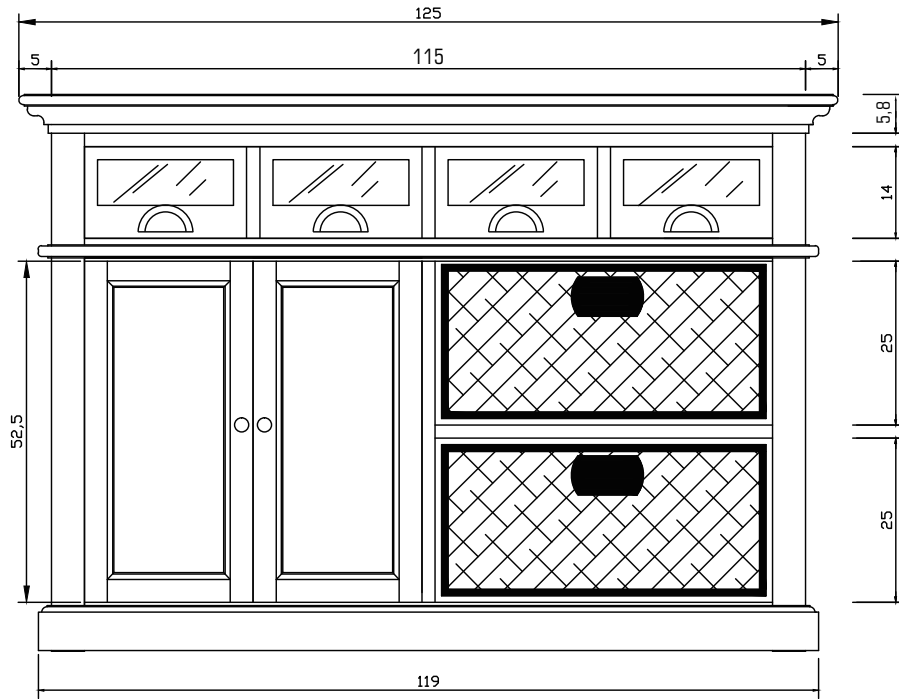

Technical Drawing

B131 | Halifax Kitchen Buffet with Basket Set
125cm x 50cm x 85cm

NOVA SOLO

PERSPECTIVE

FRONT VIEW

TOP VIEW

SIDE VIEW

OPEN VIEW

BACK VIEW

DETAIL DRAWER

DETAIL BASKET