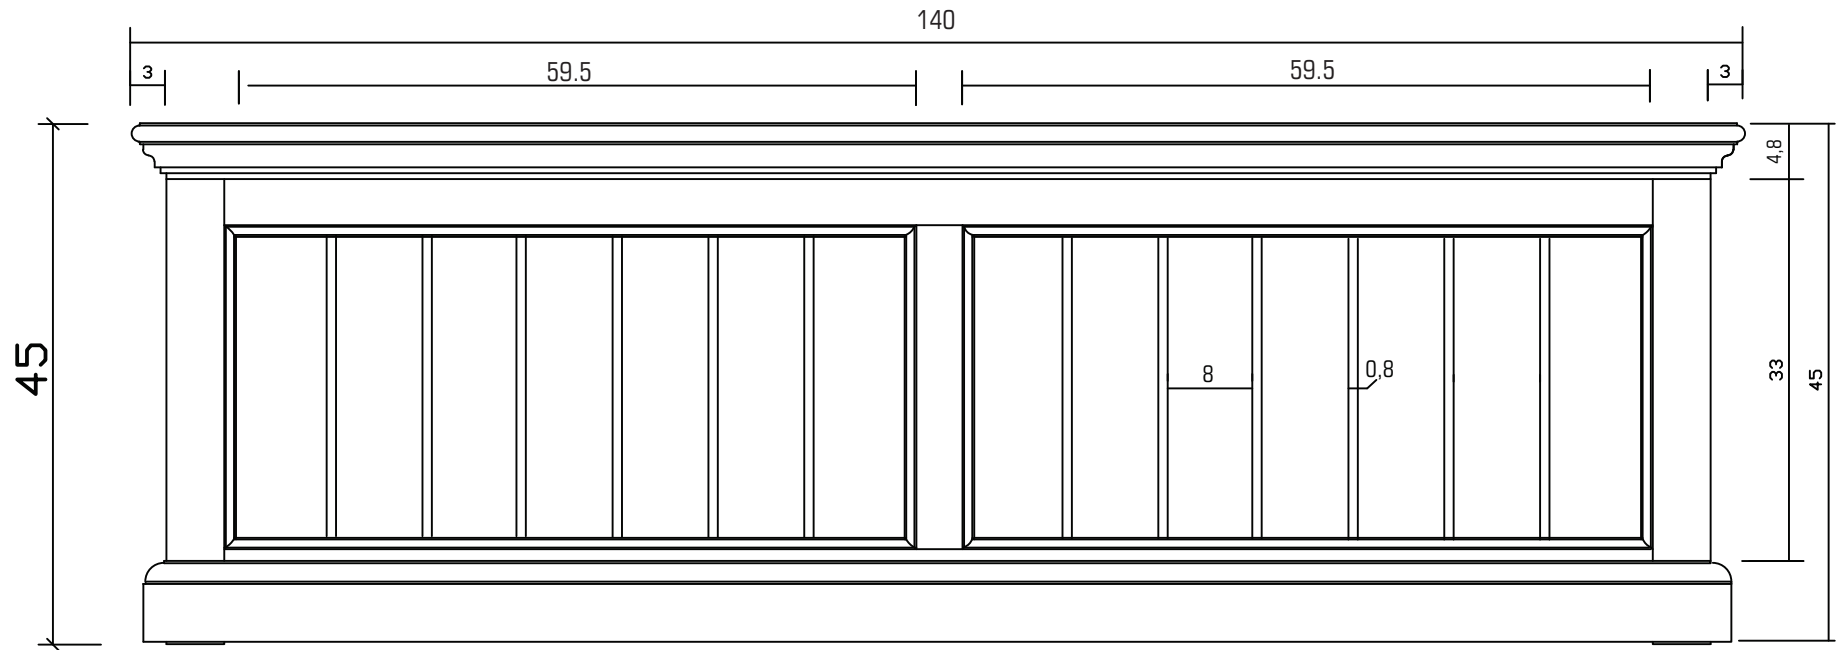

Technical Drawing

Bb002 | Halifax Storage Chest
140cm x 45cm x 45cm

NOVA SOLO

PERSPECTIVE

FRONT VIEW / BACK

SIDE VIEW

TOP VIEW OPEN

TOP VIEW CLOSED