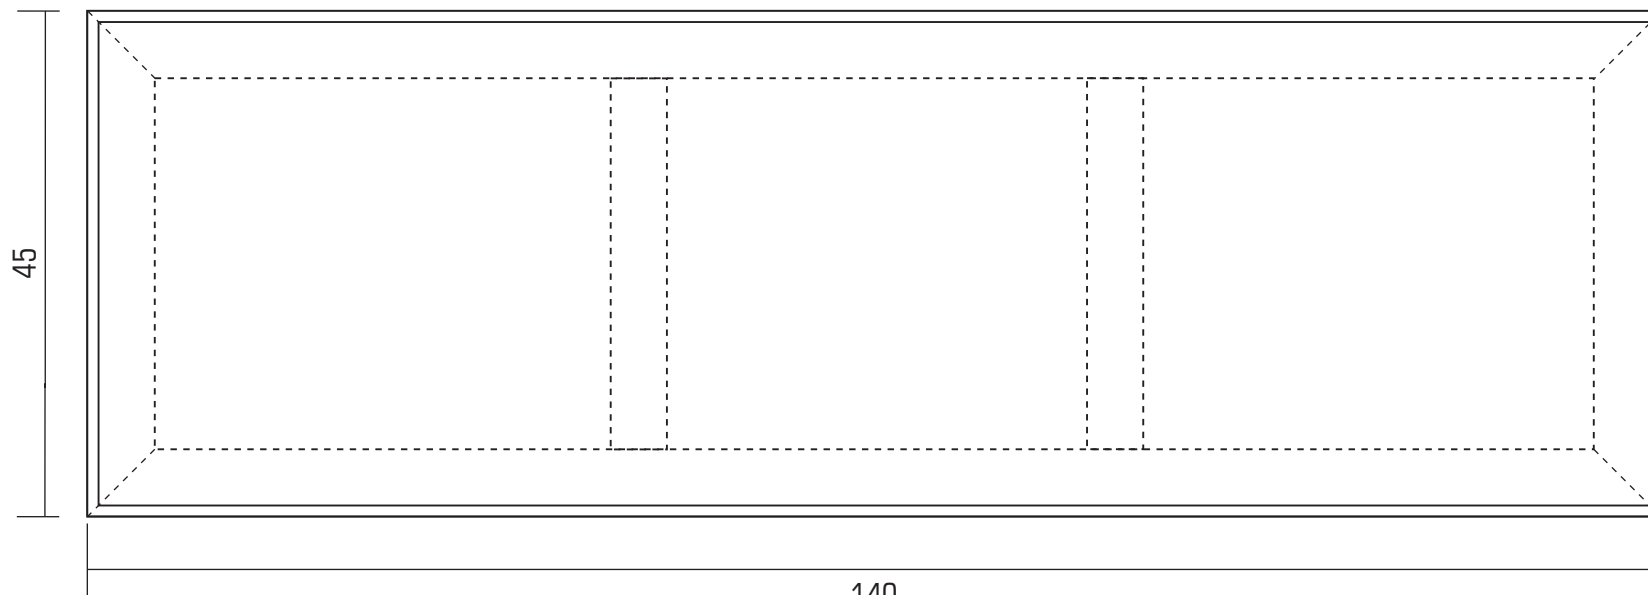

Technical Drawing

Bb002 | Halifax Storage Chest
140cm x 45cm x 45cm

NOVA SOLO

PERSPECTIVE

FRONT VIEW / BACK

SIDE VIEW

TOP VIEW OPEN

TOP VIEW CLOSED