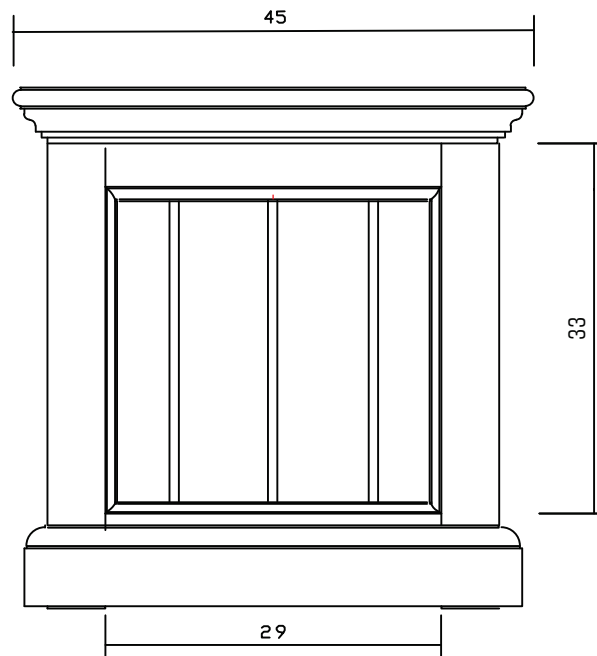

Technical Drawing

Bb002 | Halifax Storage Chest
140cm x 45cm x 45cm

NOVA SOLO

PERSPECTIVE

FRONT VIEW / BACK

SIDE VIEW

TOP VIEW OPEN

TOP VIEW CLOSED