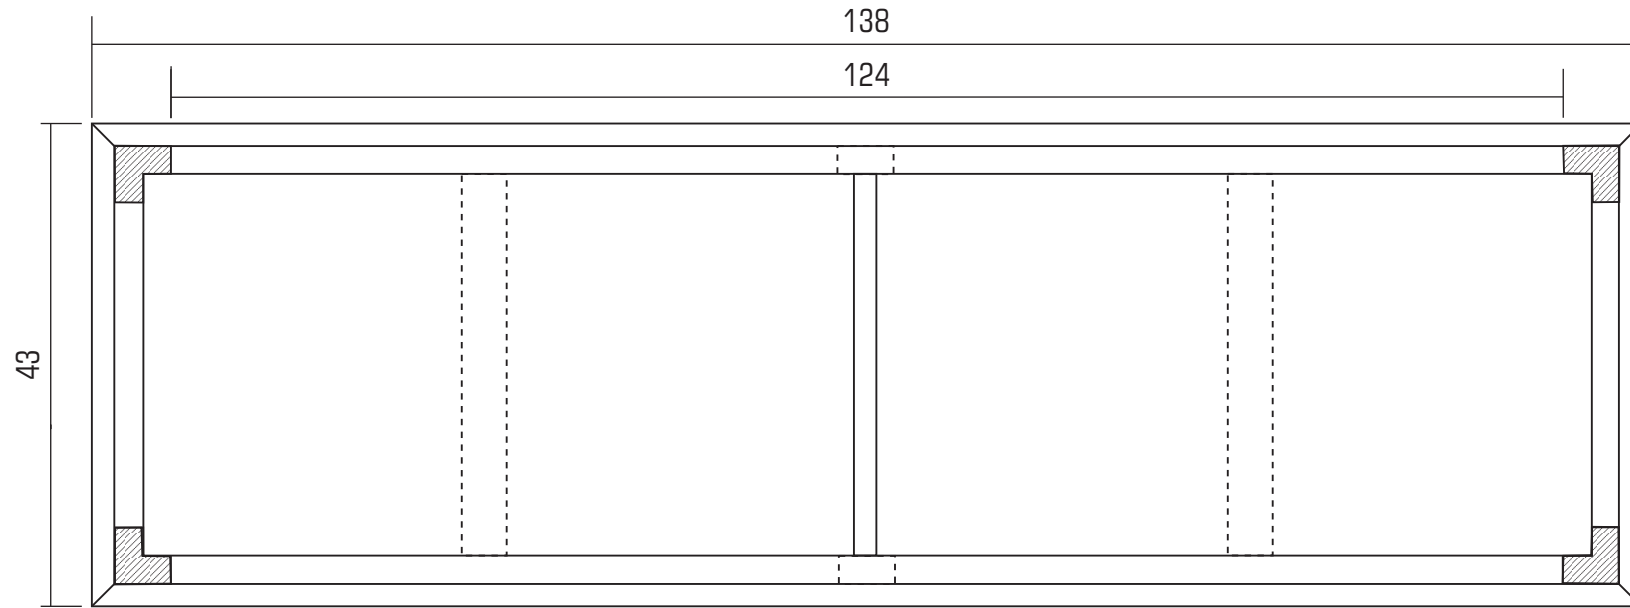

Technical Drawing

Bb002 | Halifax Storage Chest
140cm x 45cm x 45cm

NOVA SOLO

PERSPECTIVE

FRONT VIEW / BACK

SIDE VIEW

TOP VIEW OPEN

TOP VIEW CLOSED