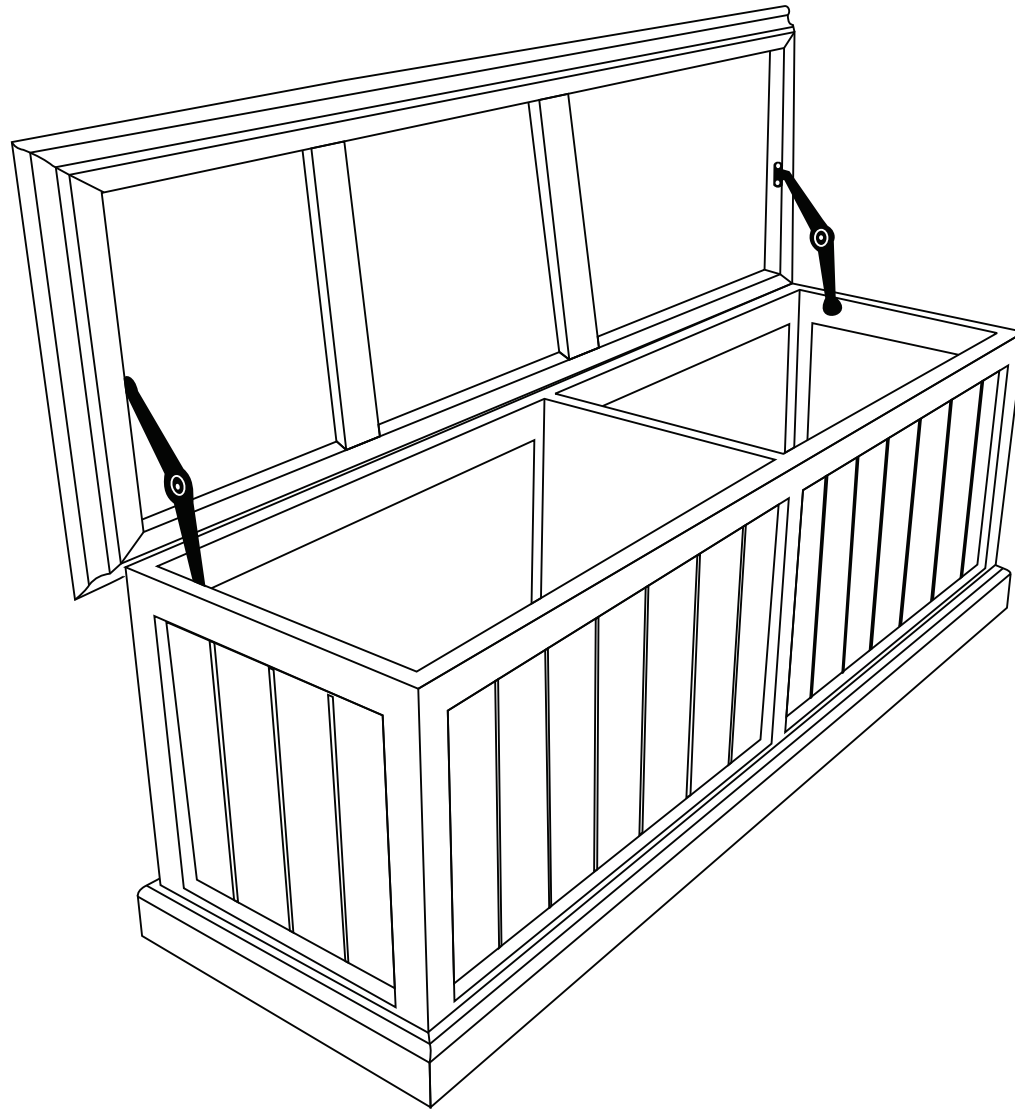

Technical Drawing

Bb002 | Halifax Storage Chest
140cm x 45cm x 45cm

NOVA SOLO

PERSPECTIVE

FRONT VIEW / BACK

SIDE VIEW

TOP VIEW OPEN

TOP VIEW CLOSED