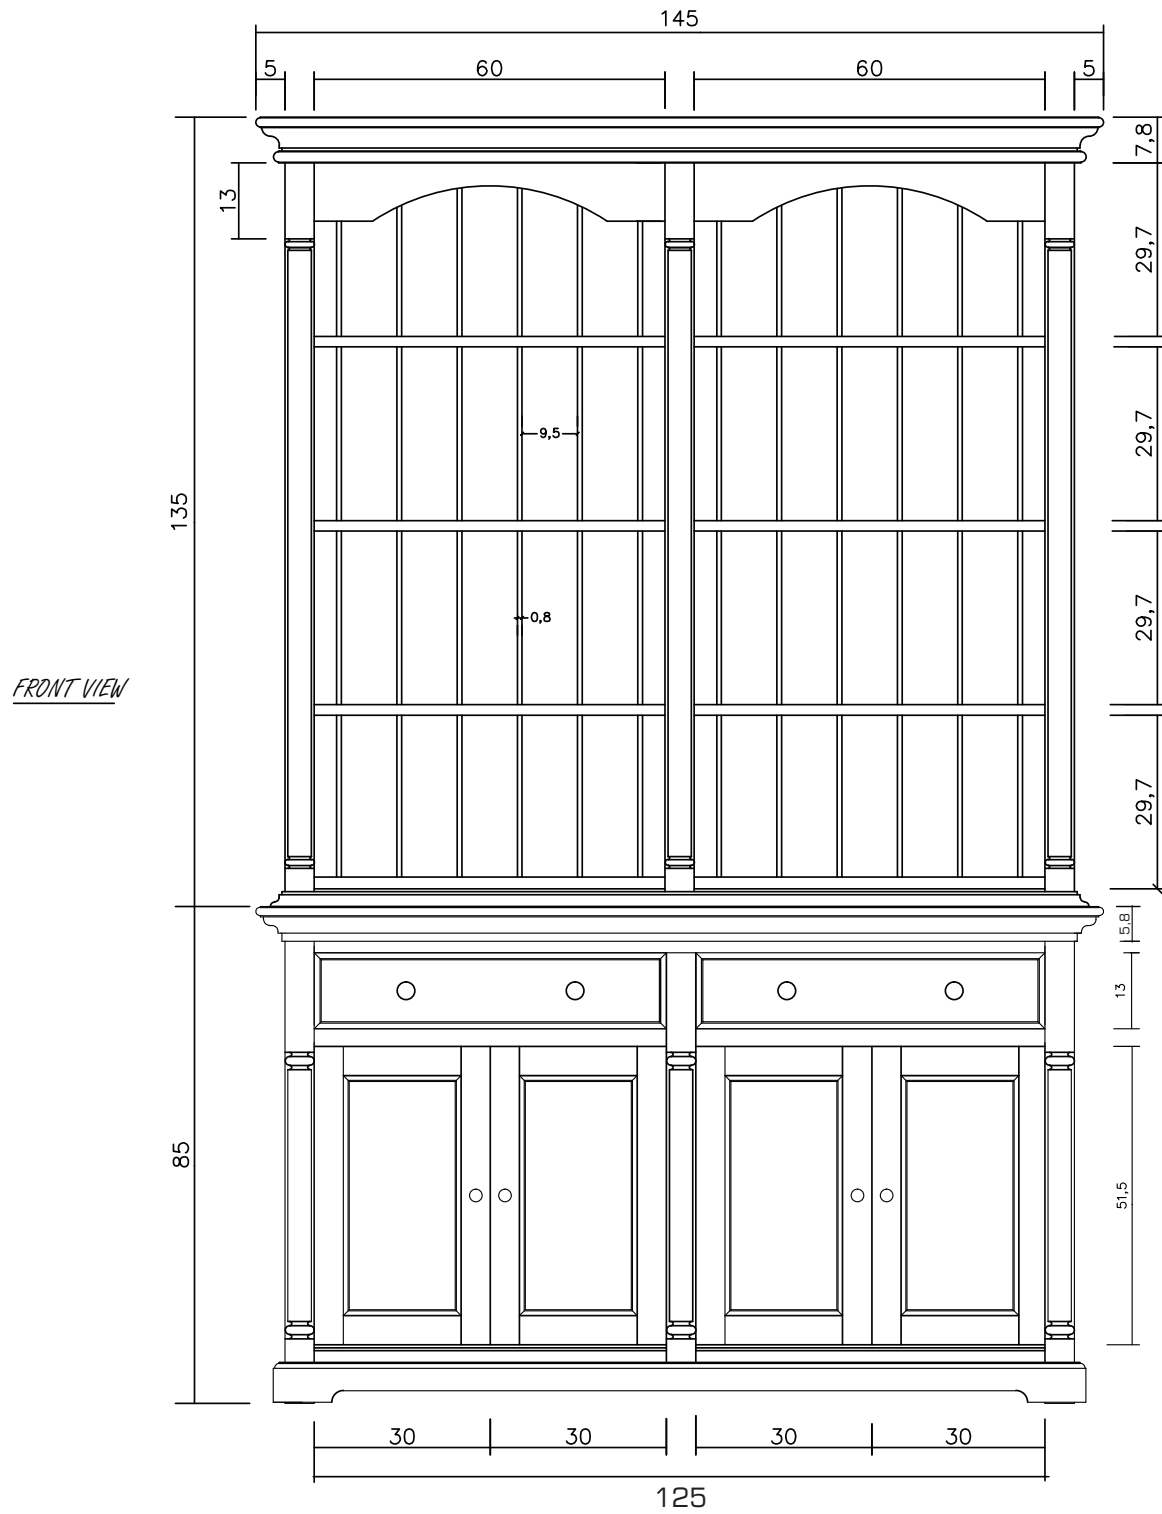

Technical Drawing

BCA595 | Provence Hutch Cabinet
220cm x 145cm x 50cm

NOVA SOLO

PERSPECTIVE

OPEN VIEW