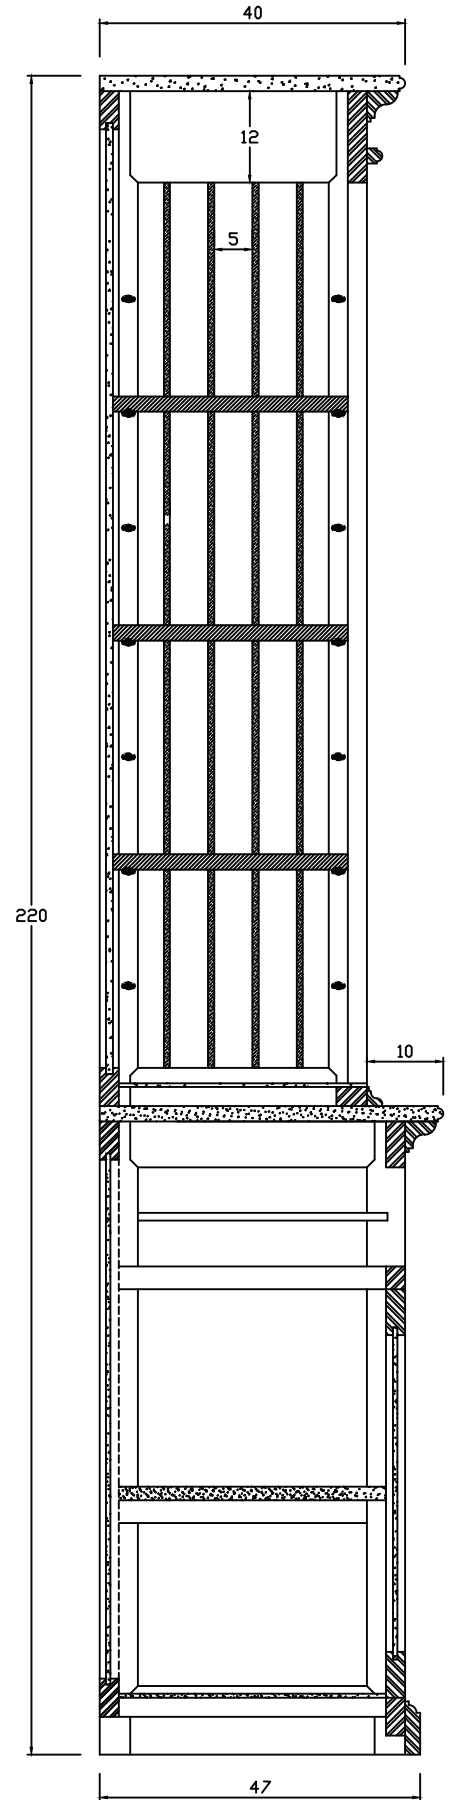

# Technical Drawing

BCA599

Halifax Hutch Bookcase Unit

220cm x 160cm x 50cm

NOVA 3070

**PERSPECTIVE**

FRONT VIEW

*FRONT OPEN VIEW*

*BACK VIEW*

*SIDE VIEW*

TOP

DRAWER