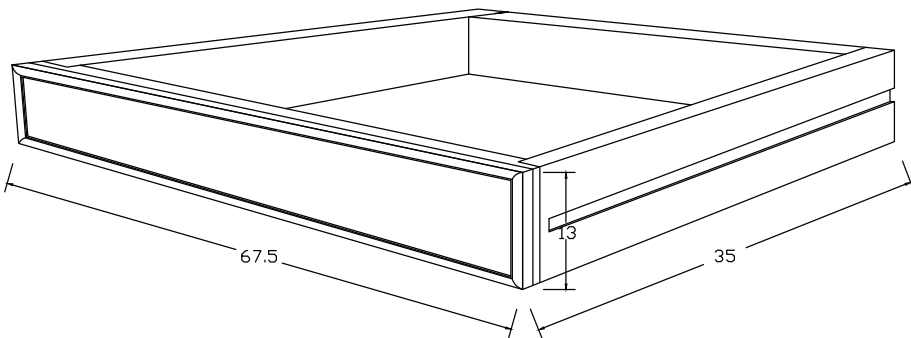

# Technical Drawing

BCA599

Halifax Hutch Bookcase Unit

220cm x 160cm x 50cm

NOVA 3070

**PERSPECTIVE**

FRONT VIEW

*FRONT OPEN VIEW*

*BACK VIEW*

*SIDE VIEW*

TOP

DRAWER