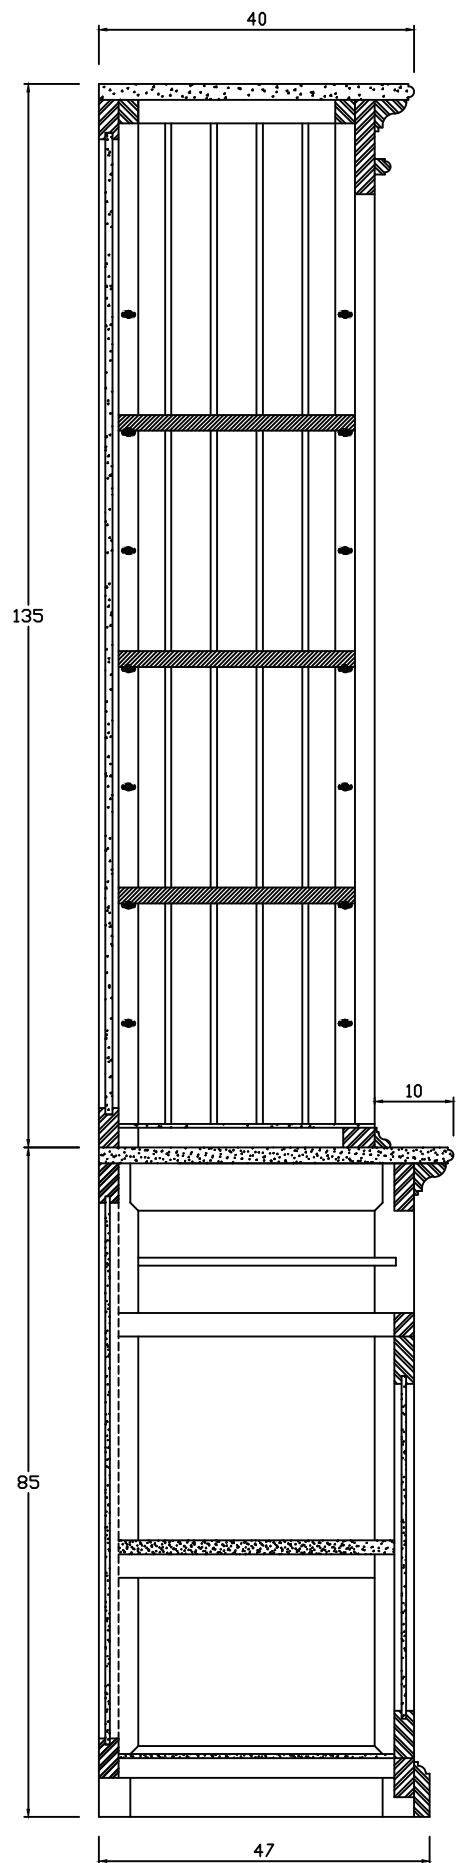

# Technical Drawing

BCA599

Halifax Hutch Bookcase Unit

220cm x 160cm x 50cm

NOVA 3070

**PERSPECTIVE**

FRONT VIEW

*FRONT OPEN VIEW*

*BACK VIEW*

*SIDE VIEW*

TOP

DRAWER