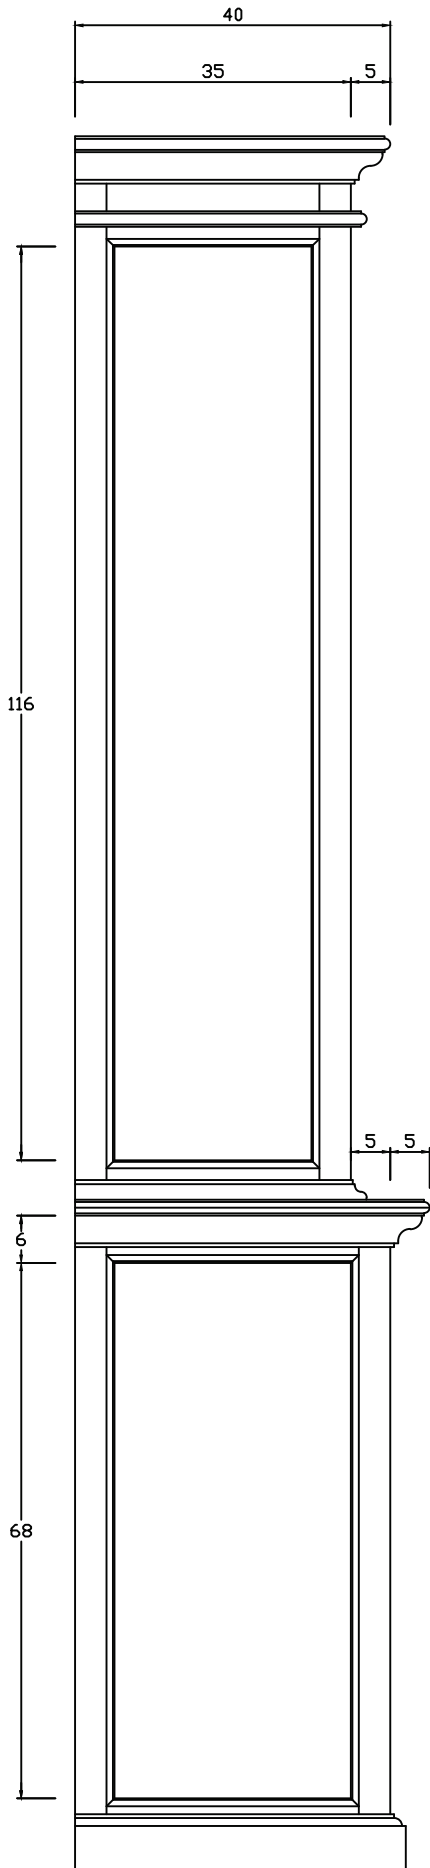

# Technical Drawing

BCA599

Halifax Hutch Bookcase Unit

220cm x 160cm x 50cm

NOVA 3070

**PERSPECTIVE**

FRONT VIEW

*FRONT OPEN VIEW*

*BACK VIEW*

*SIDE VIEW*

TOP

DRAWER