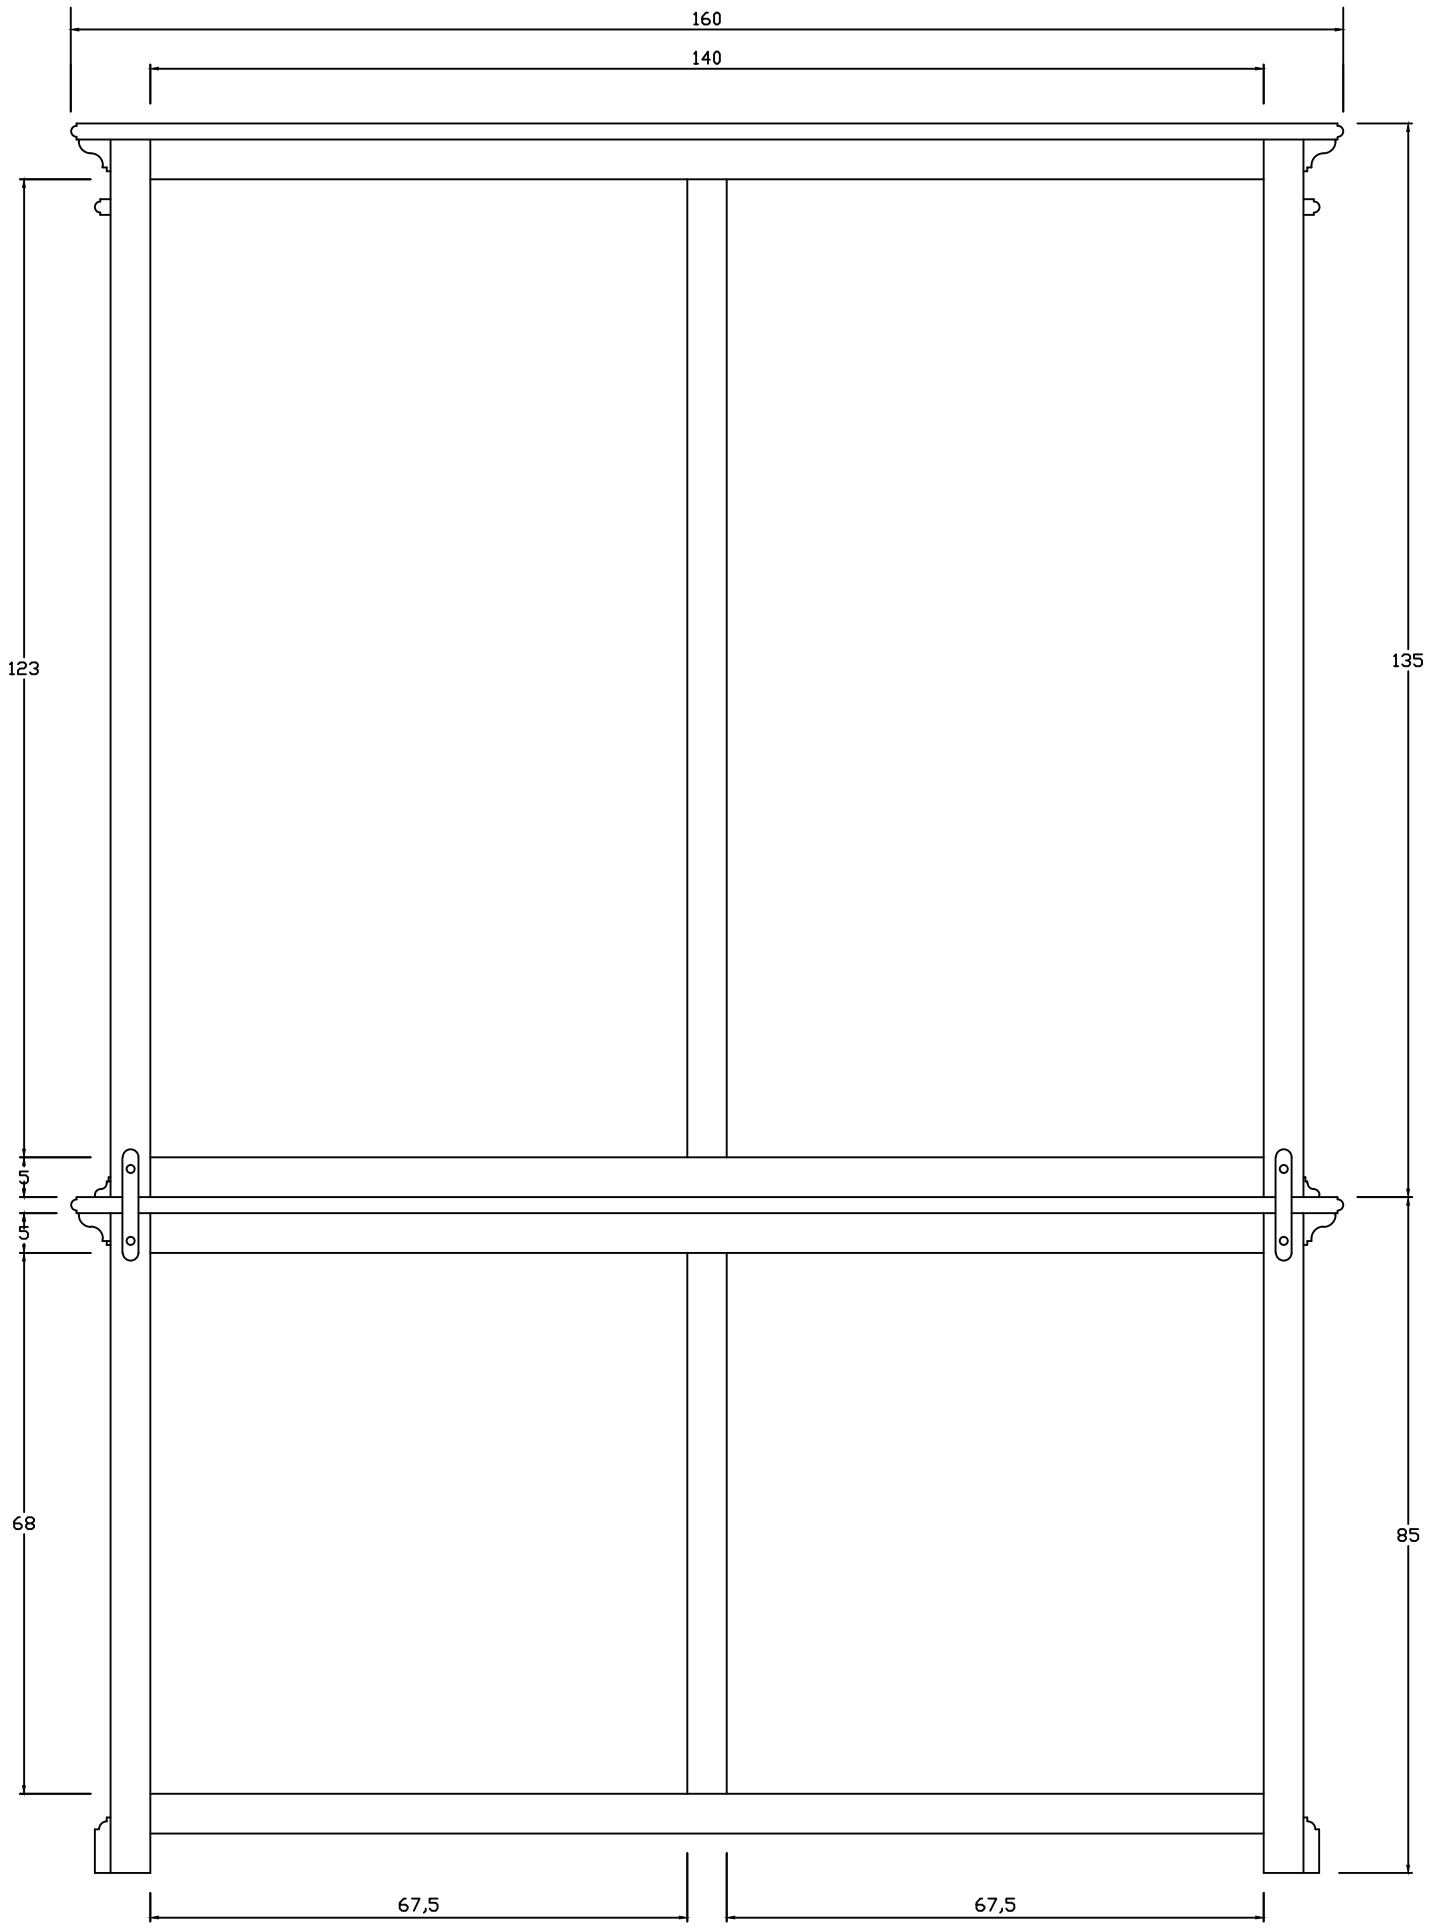

# Technical Drawing

BCA599

Halifax Hutch Bookcase Unit

220cm x 160cm x 50cm

NOVA 3070

**PERSPECTIVE**

FRONT VIEW

*FRONT OPEN VIEW*

*BACK VIEW*

*SIDE VIEW*

TOP

DRAWER