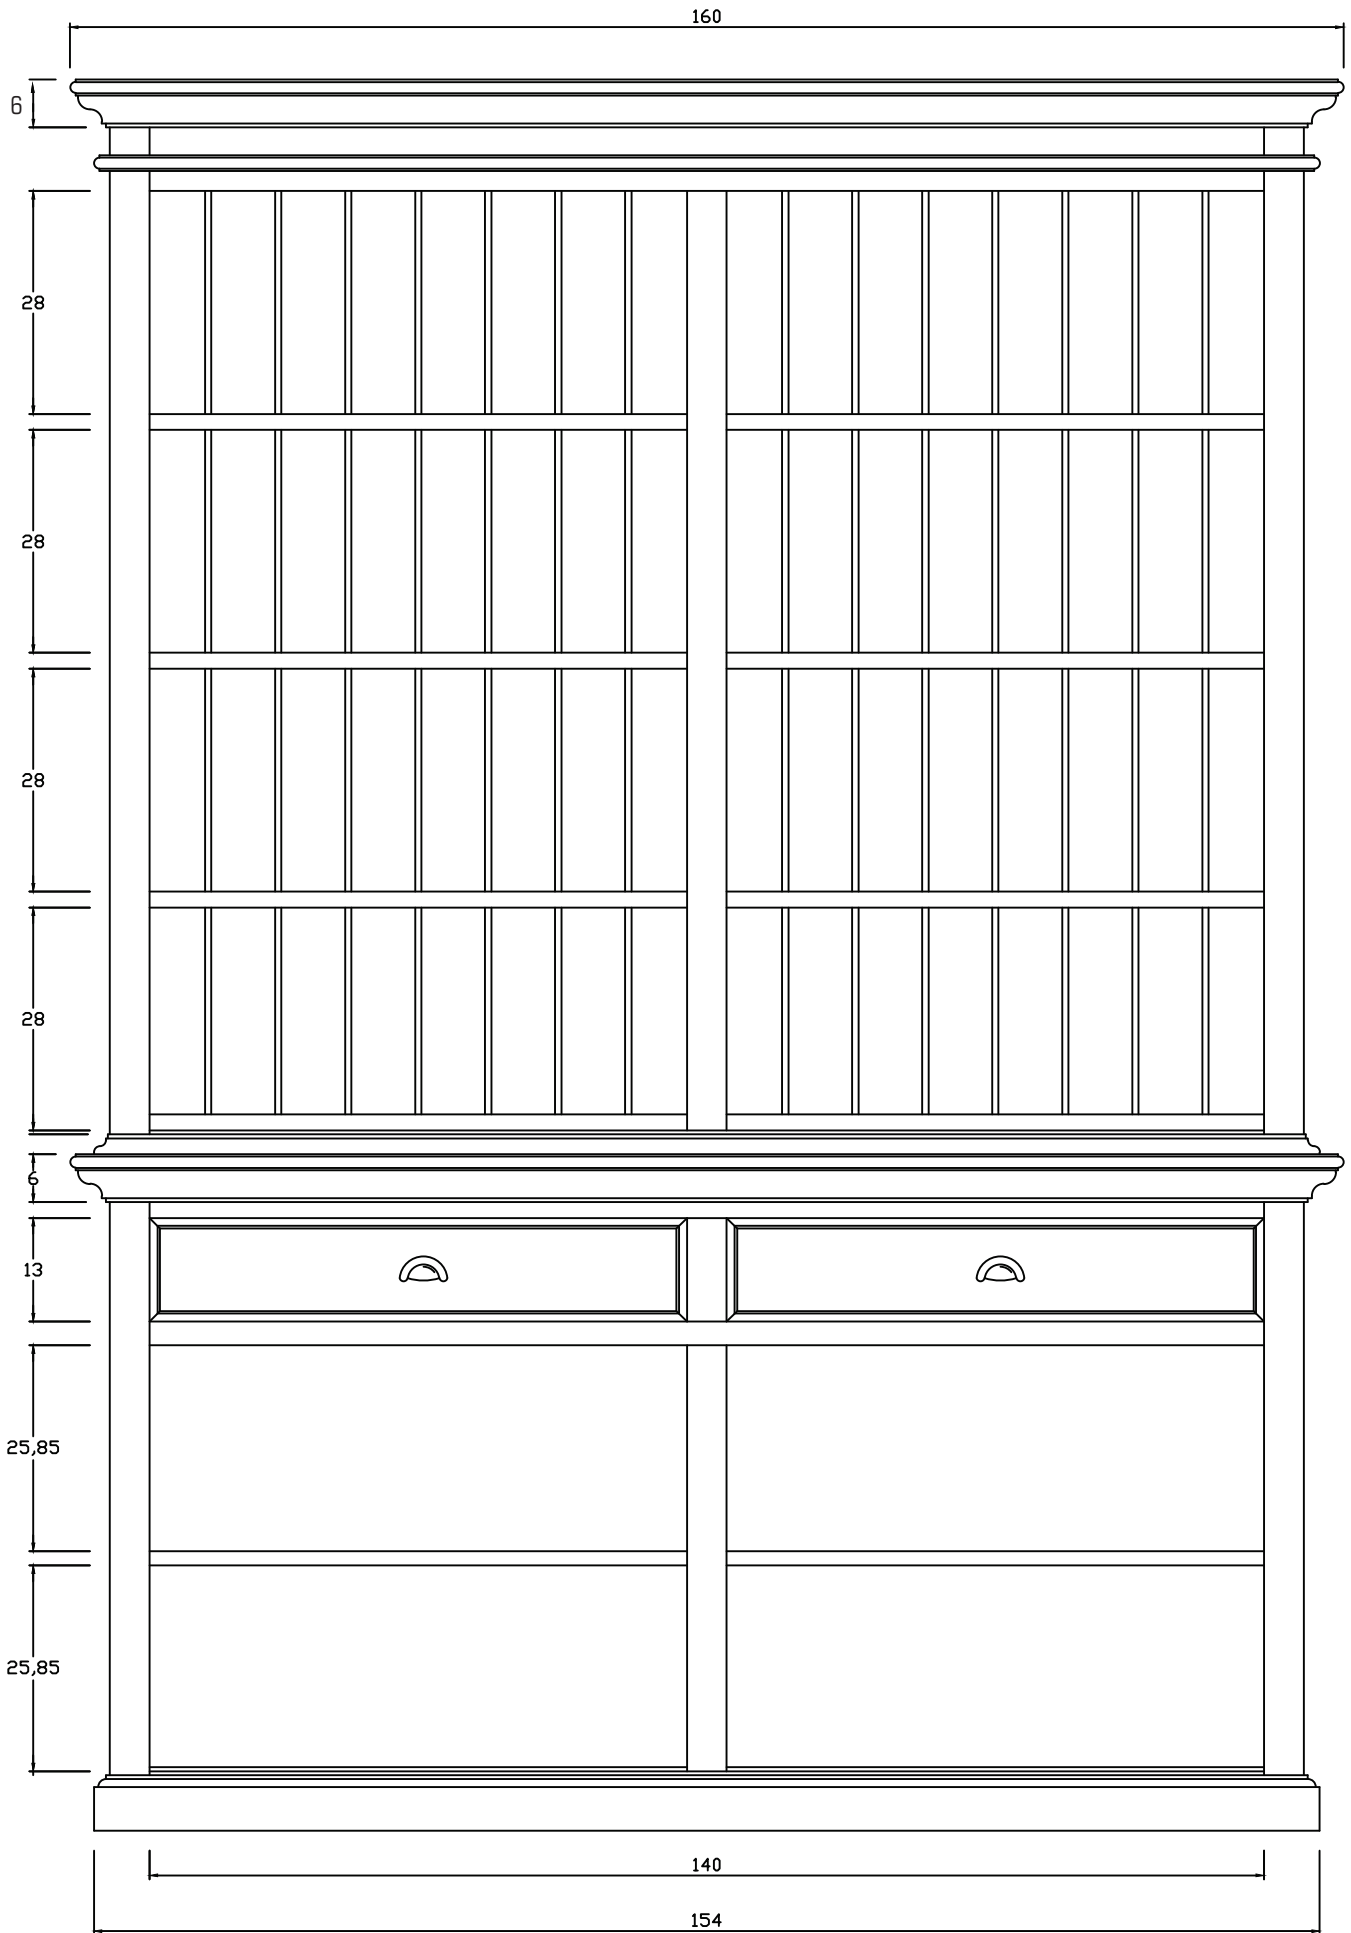

# Technical Drawing

BCA599

Halifax Hutch Bookcase Unit

220cm x 160cm x 50cm

NOVA 3070

**PERSPECTIVE**

FRONT VIEW

*FRONT OPEN VIEW*

*BACK VIEW*

*SIDE VIEW*

TOP

DRAWER