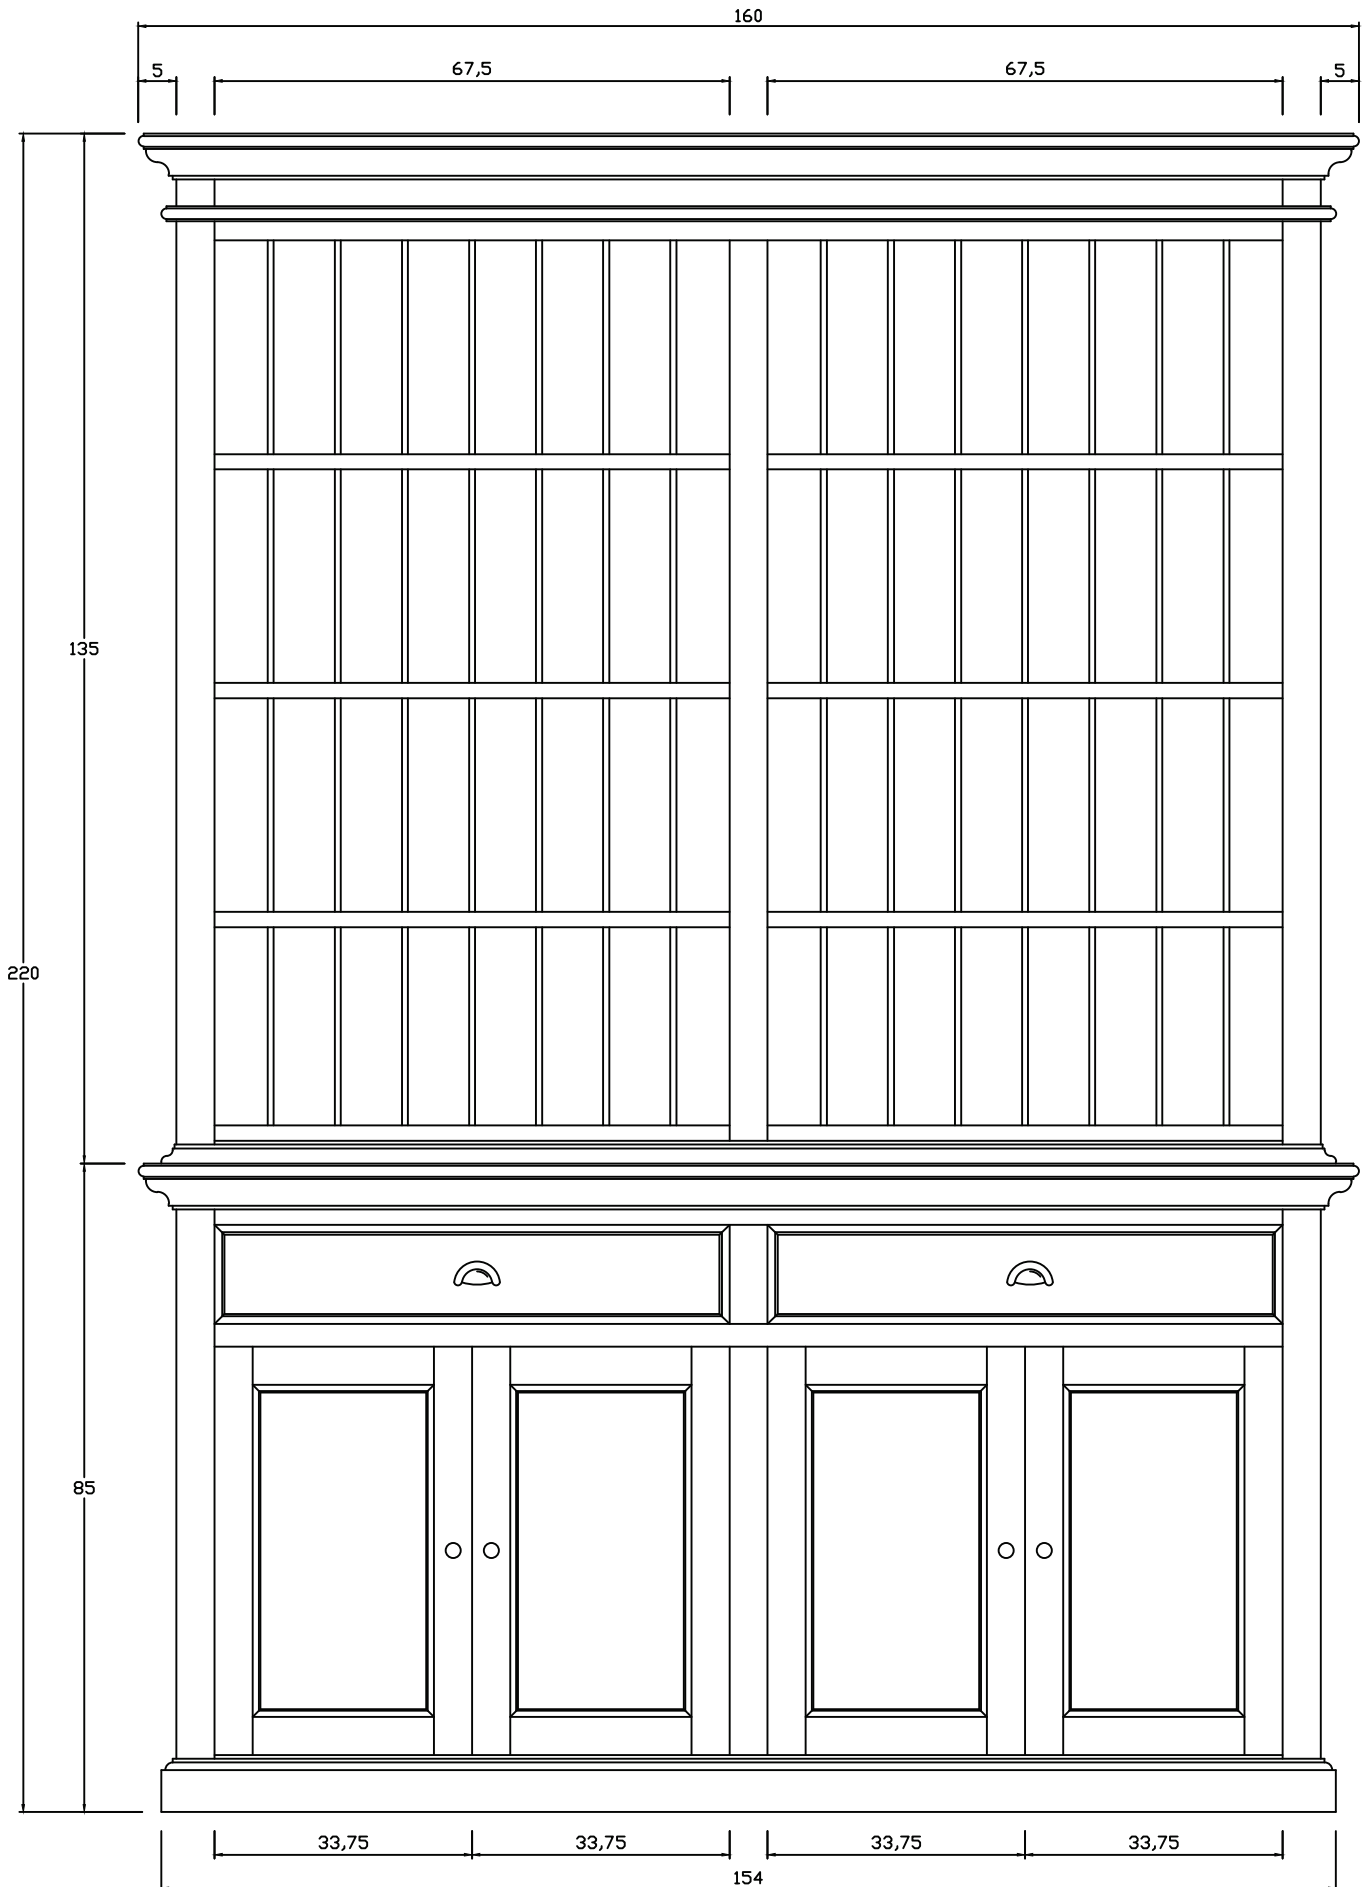

# Technical Drawing

BCA599

Halifax Hutch Bookcase Unit

220cm x 160cm x 50cm

NOVA 3070

**PERSPECTIVE**

FRONT VIEW

*FRONT OPEN VIEW*

*BACK VIEW*

*SIDE VIEW*

TOP

DRAWER