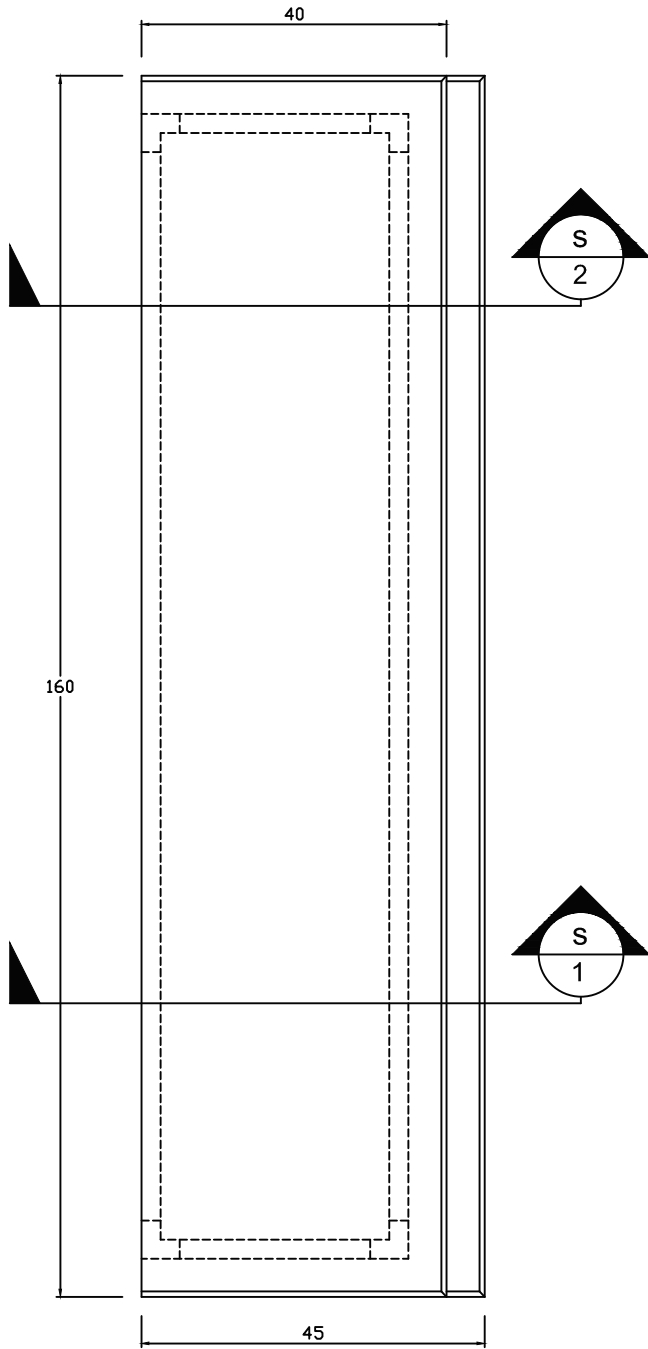

# Technical Drawing

BCA599

Halifax Hutch Bookcase Unit

220cm x 160cm x 50cm

NOVA 3070

**PERSPECTIVE**

FRONT VIEW

*FRONT OPEN VIEW*

*BACK VIEW*

*SIDE VIEW*

TOP

DRAWER