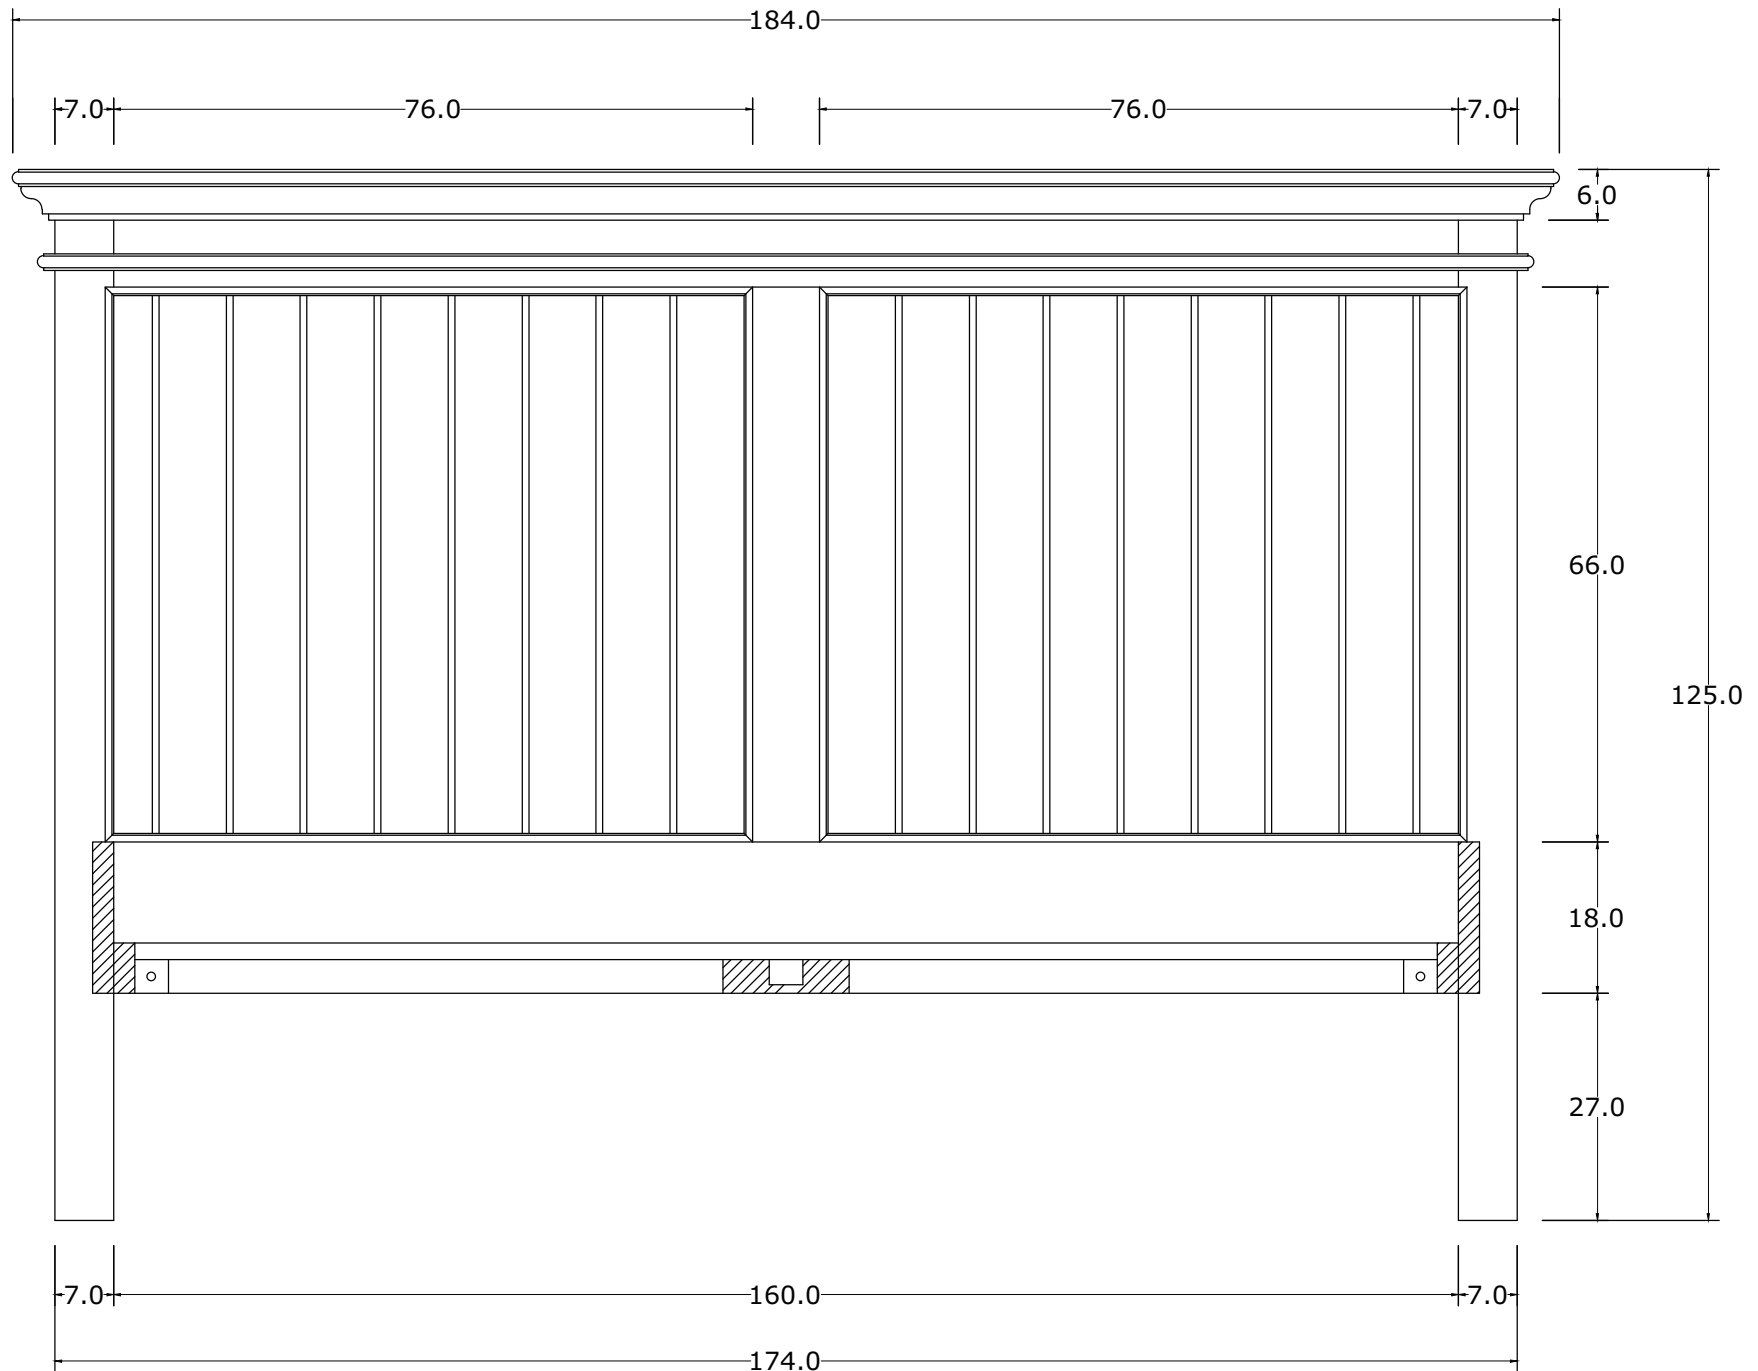

Technical Drawing

BQE001-160 | Halifax Queen Size Bed
125cm x 160cm x 200cm

NOVA SOLO

PERSPECTIVE

FRONT VIEW

SIDE VIEW

TOP VIEW

SECTION VIEW

SECTION VIEW