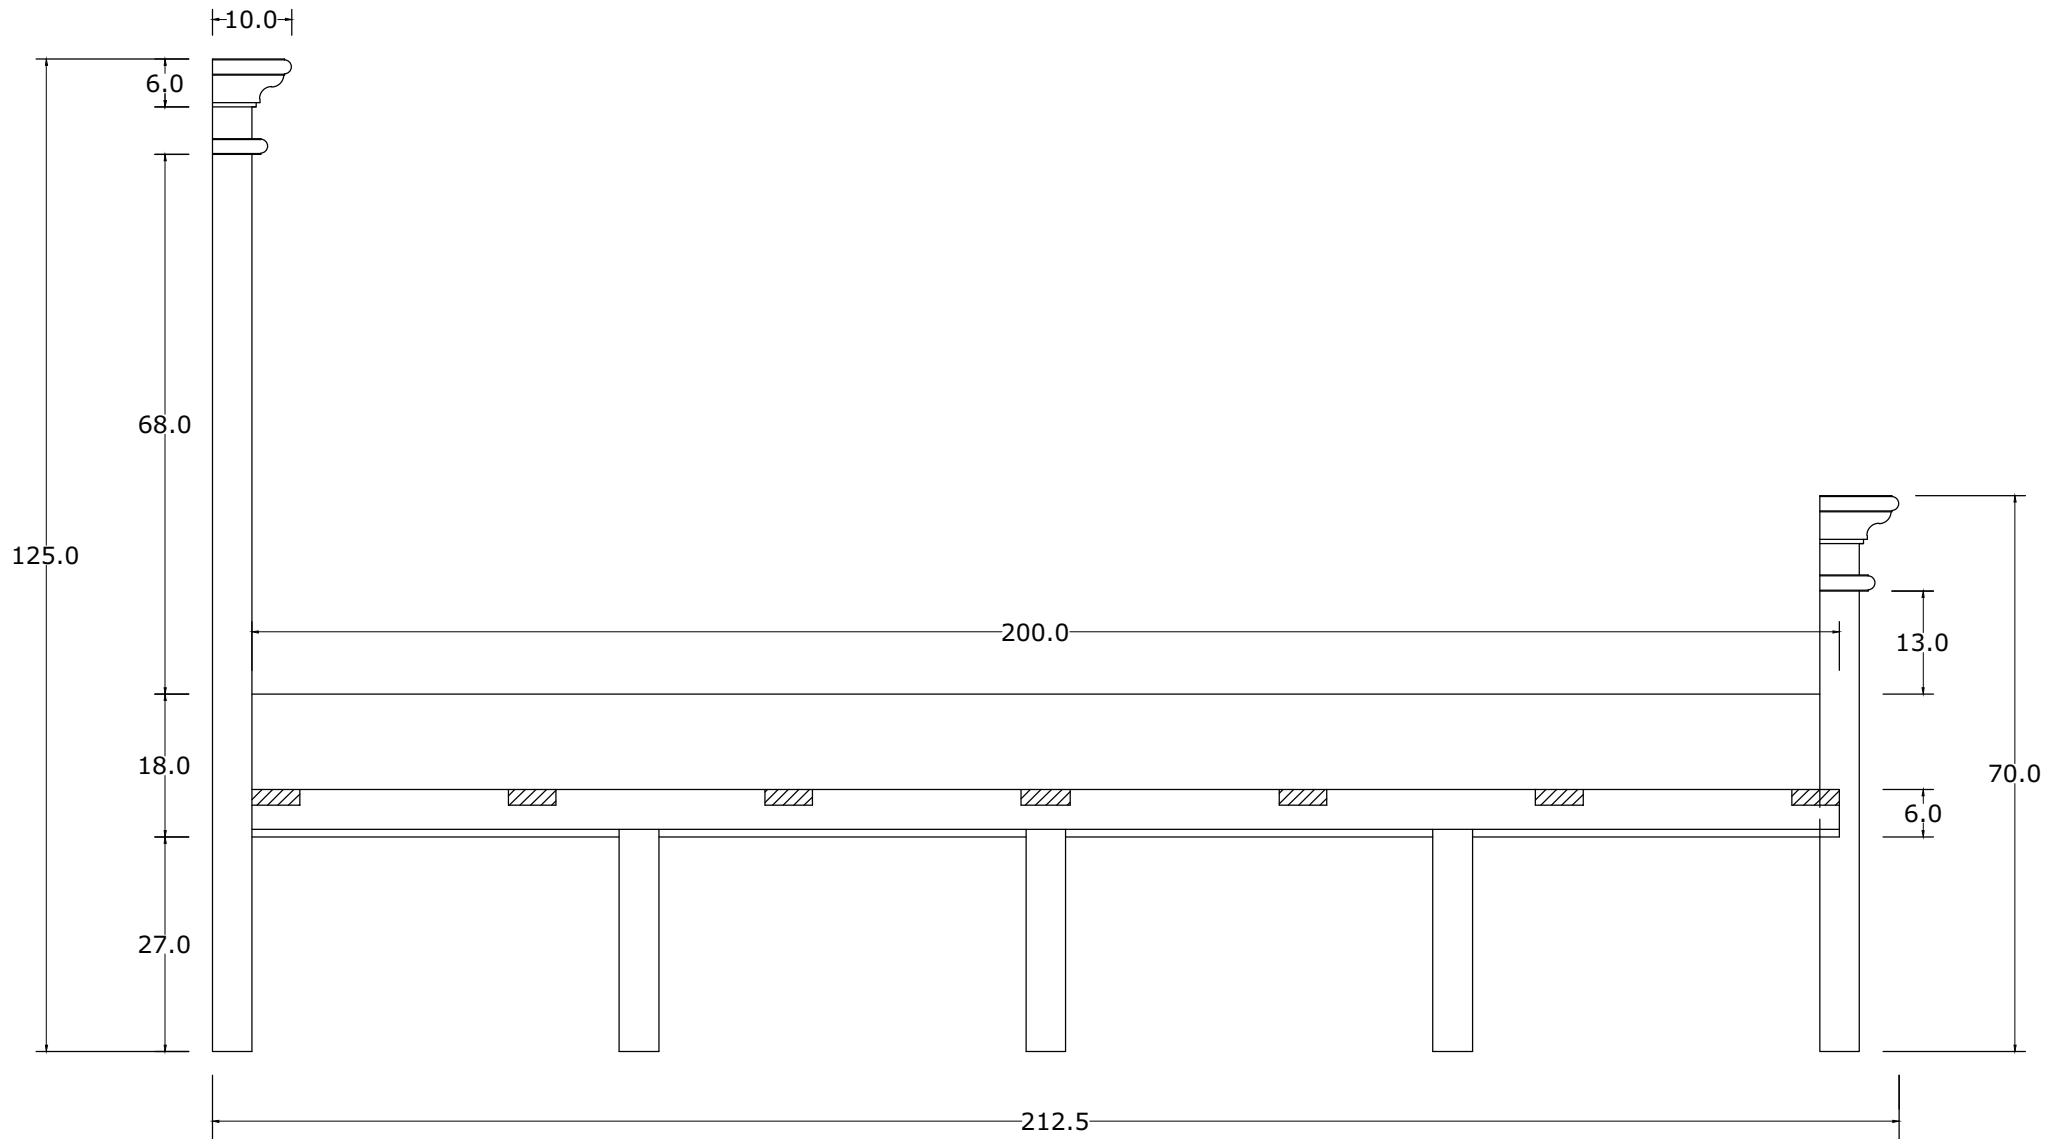

Technical Drawing

BQE001-160 | Halifax Queen Size Bed
125cm x 160cm x 200cm

NOVA SOLO

PERSPECTIVE

FRONT VIEW

SIDE VIEW

TOP VIEW

SECTION VIEW

SECTION VIEW