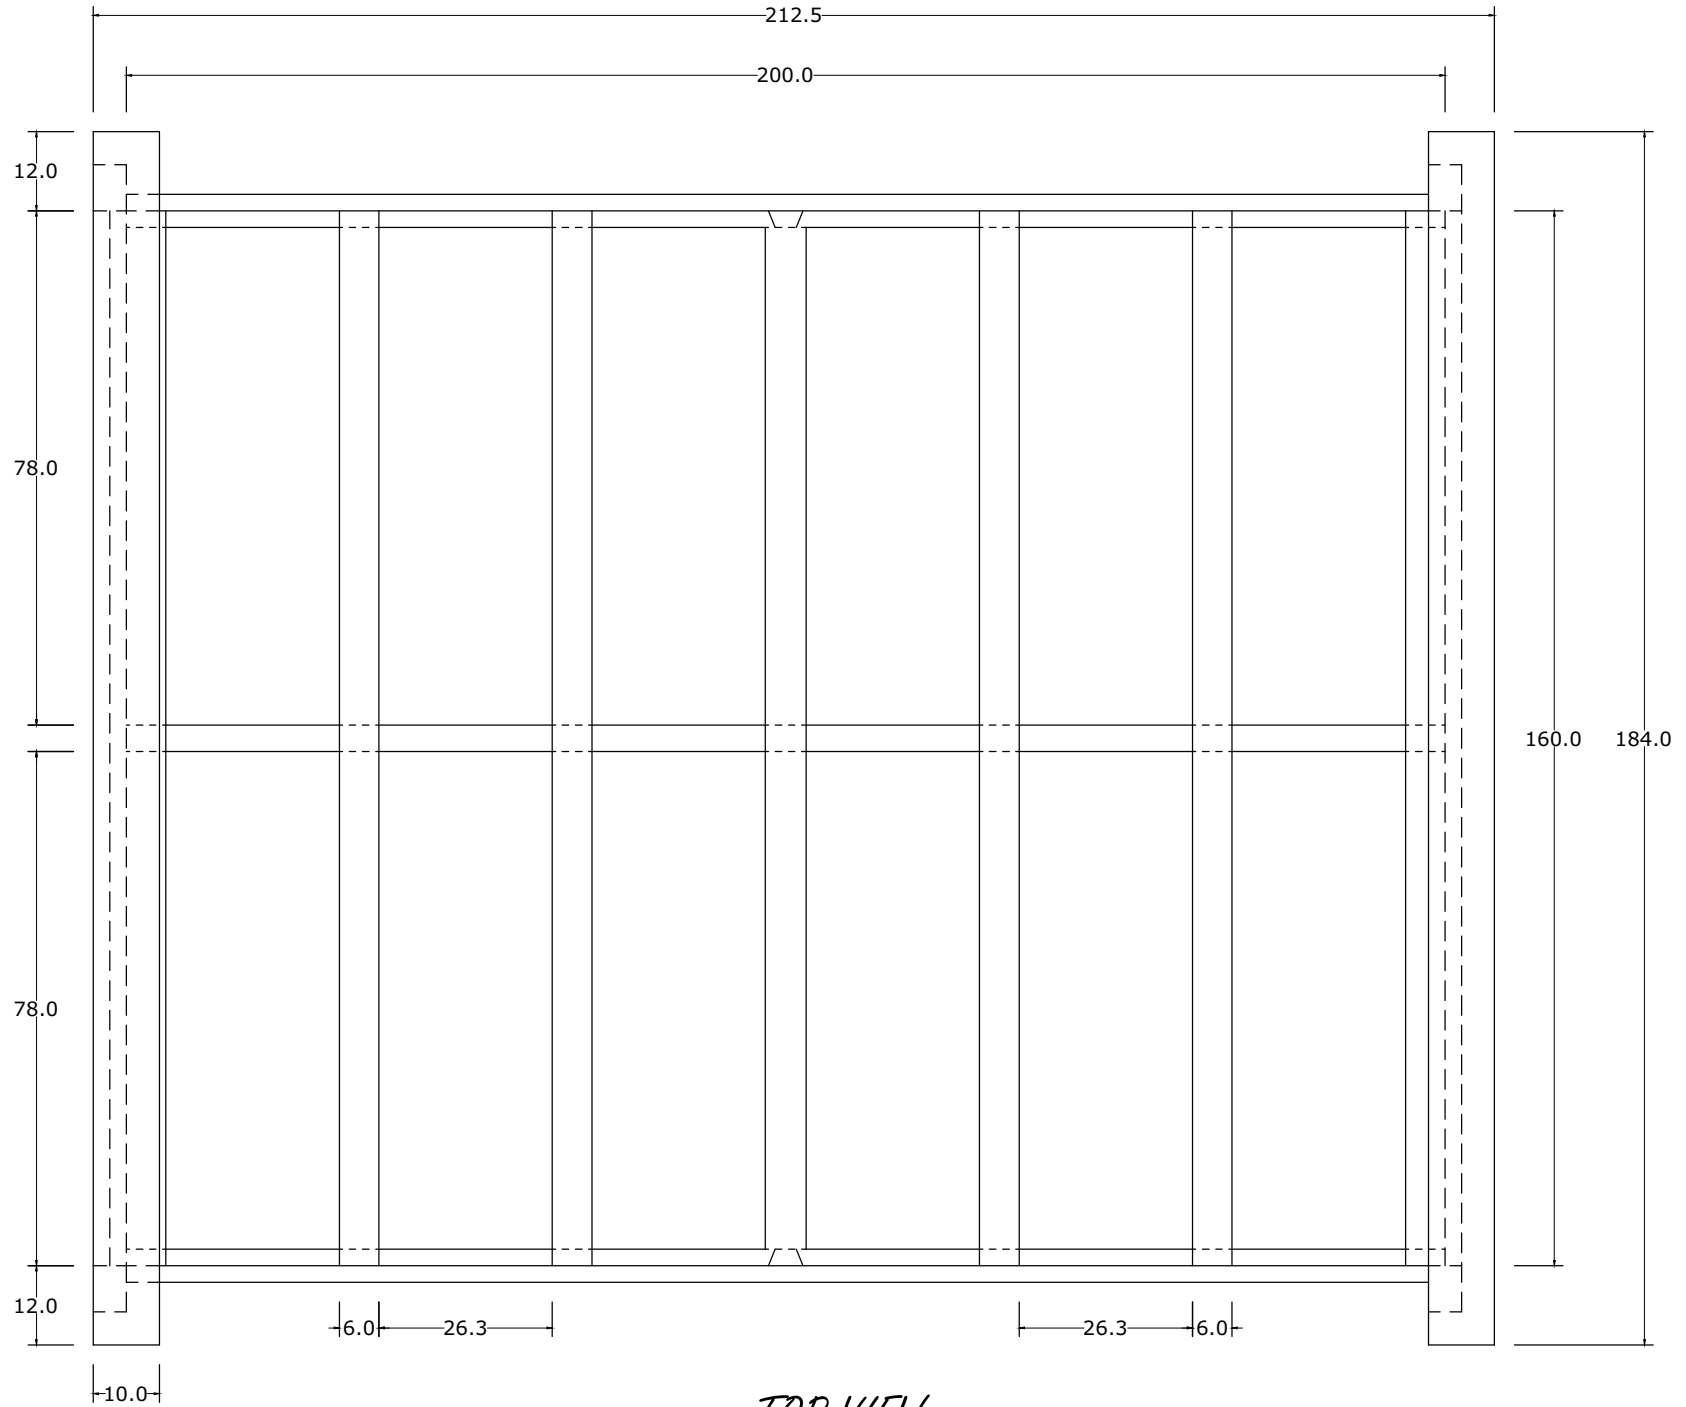

Technical Drawing

BQE001-160 | Halifax Queen Size Bed
125cm x 160cm x 200cm

NOVA SOLO

PERSPECTIVE

FRONT VIEW

SIDE VIEW

TOP VIEW

SECTION VIEW

SECTION VIEW