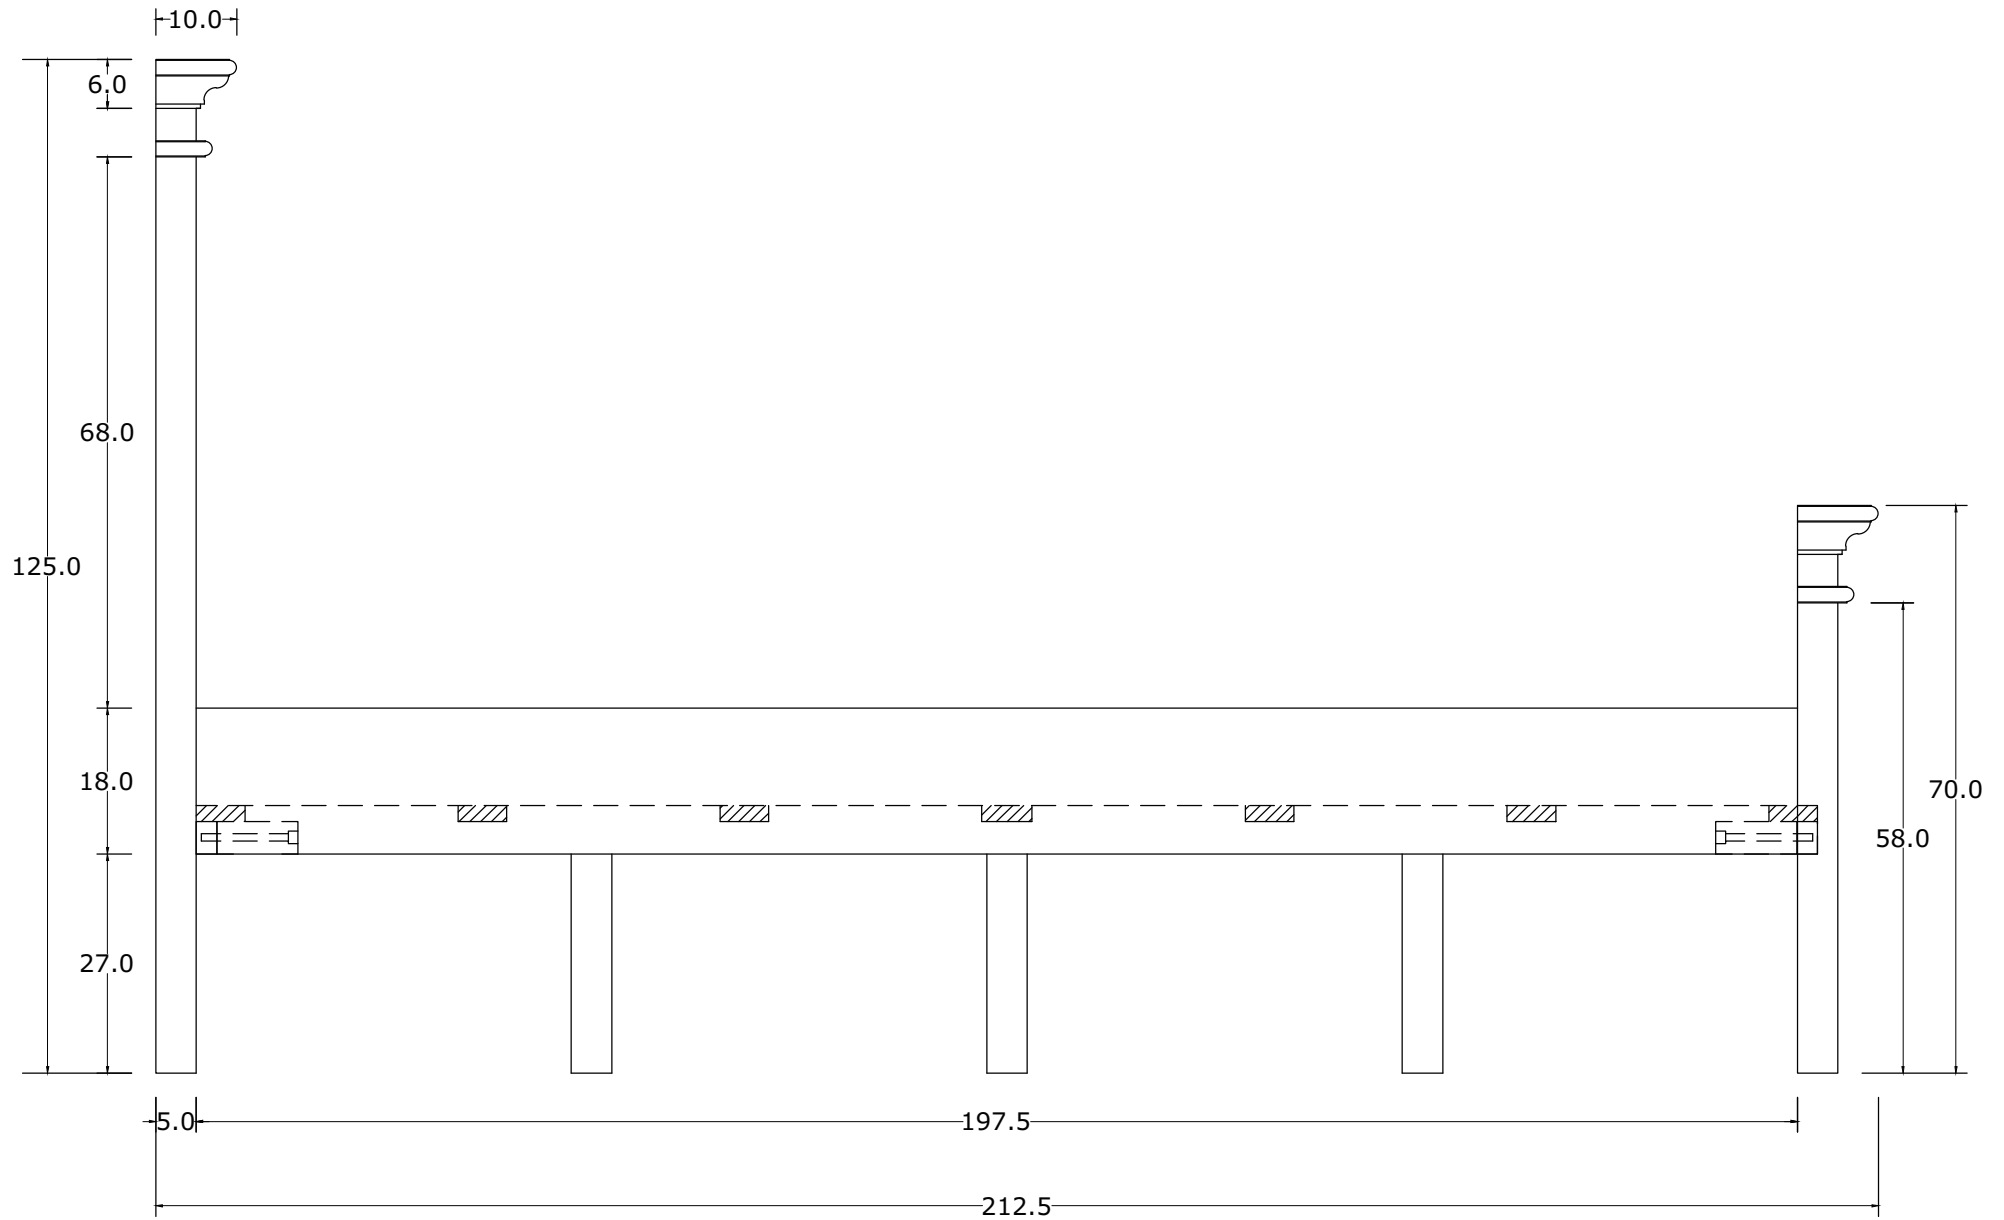

Technical Drawing

BQE001-160 | Halifax Queen Size Bed
125cm x 160cm x 200cm

NOVA SOLO

PERSPECTIVE

FRONT VIEW

SIDE VIEW

TOP VIEW

SECTION VIEW

SECTION VIEW