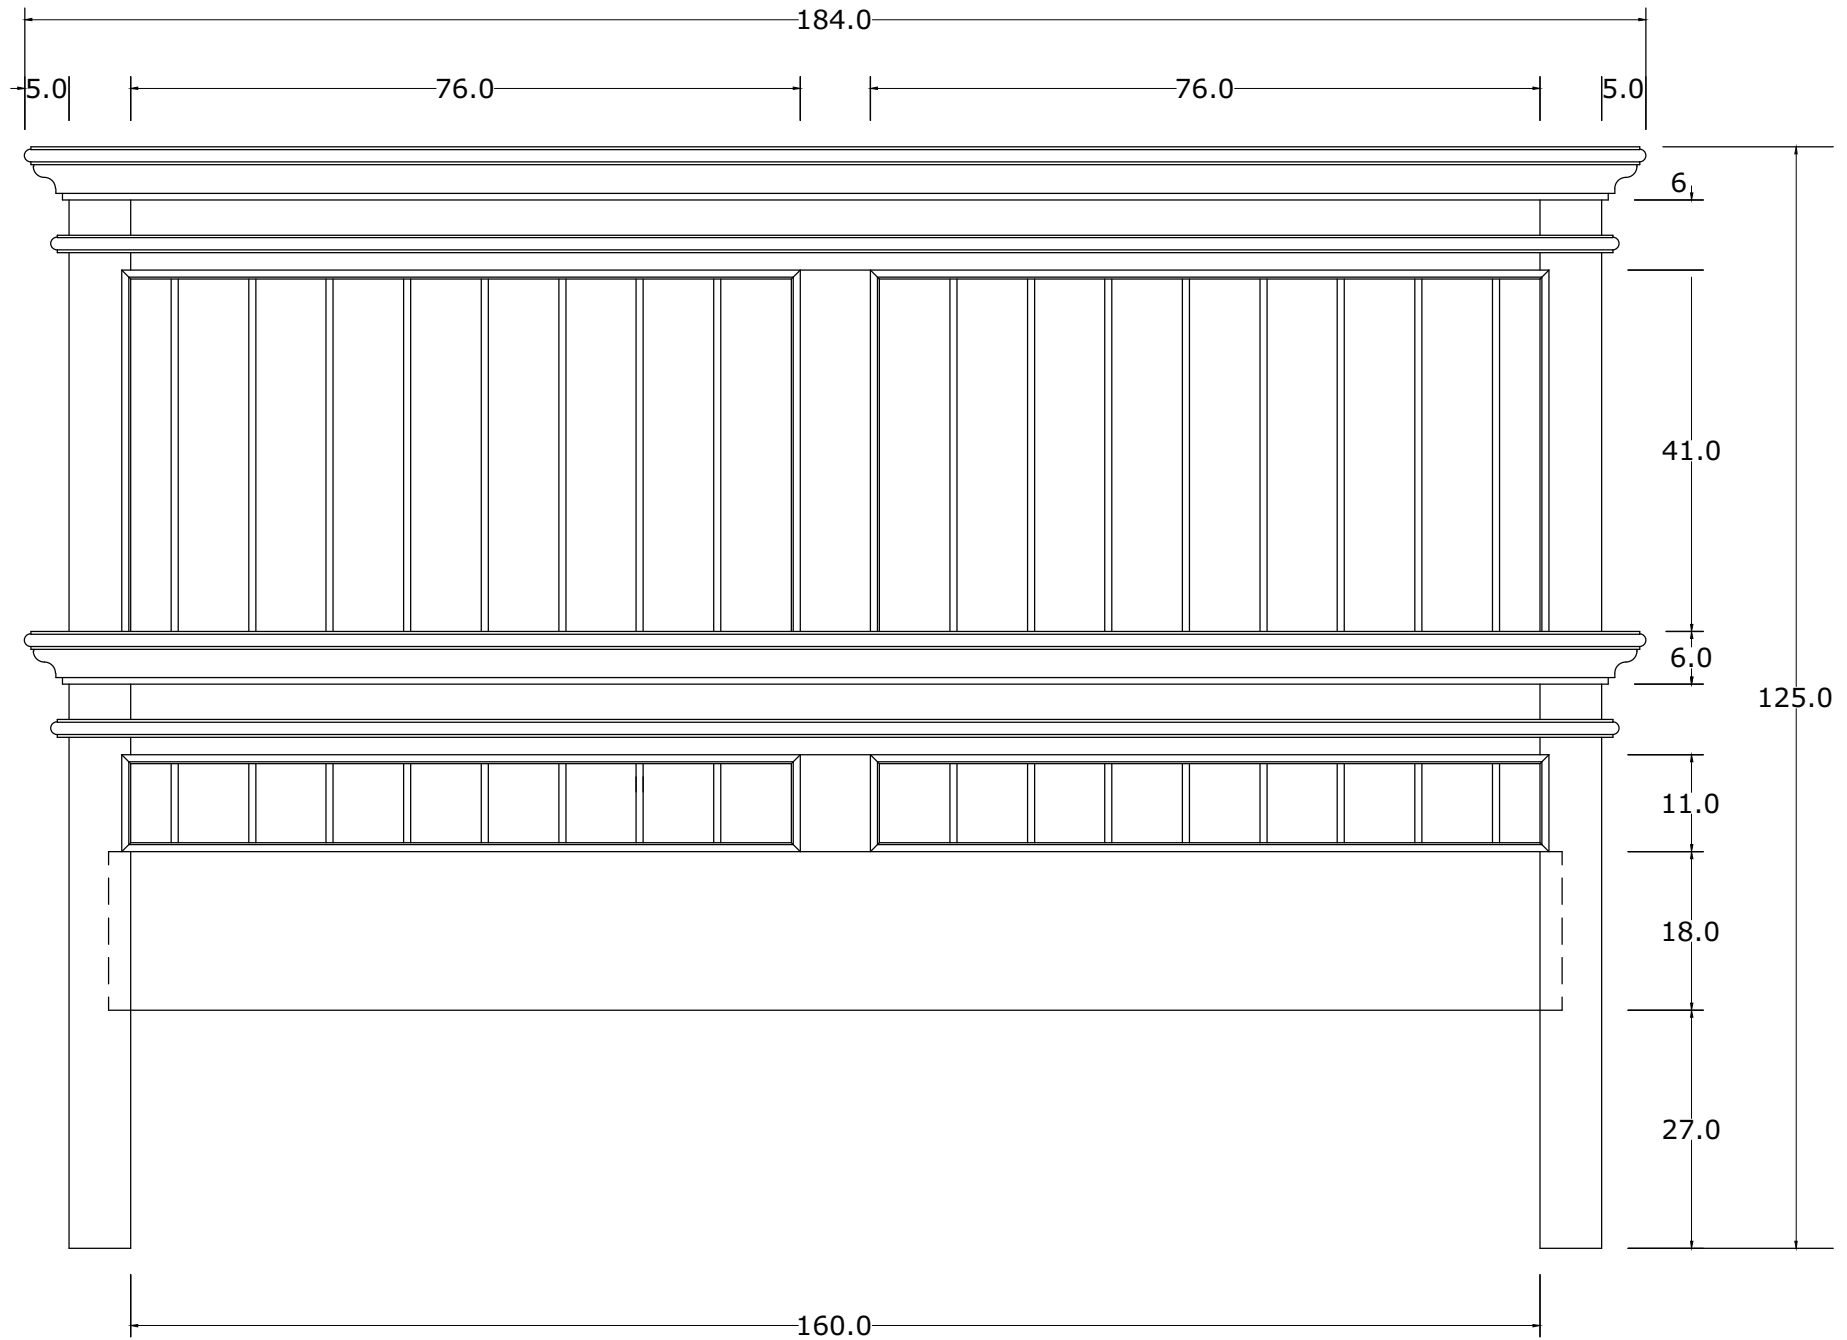

Technical Drawing

BQE001-160 | Halifax Queen Size Bed
125cm x 160cm x 200cm

NOVA SOLO

PERSPECTIVE

FRONT VIEW

SIDE VIEW

TOP VIEW

SECTION VIEW

SECTION VIEW