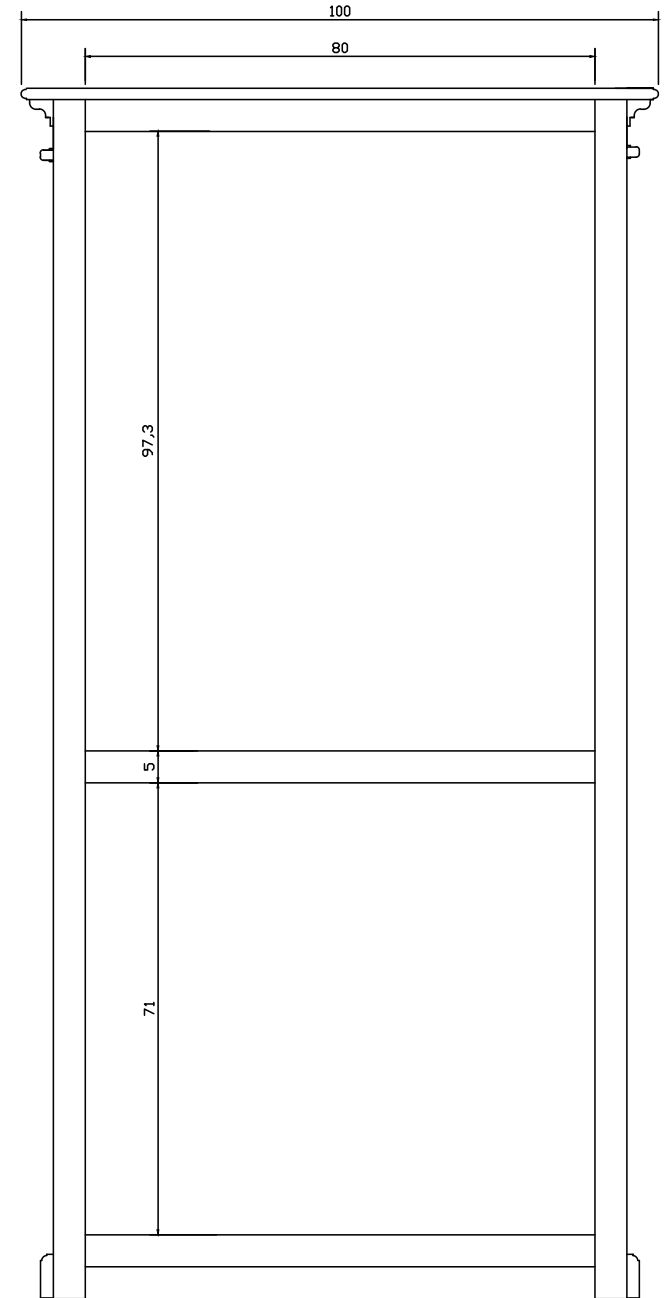

Technical Drawing

Ca580 | Halifax Bookcase

190cm x 100cm x 40cm

NOVA SOLO

PERSPECTIVE

FRONT VIEW

SIDE VIEW

BACK VIEW

TOP VIEW

DRAWER