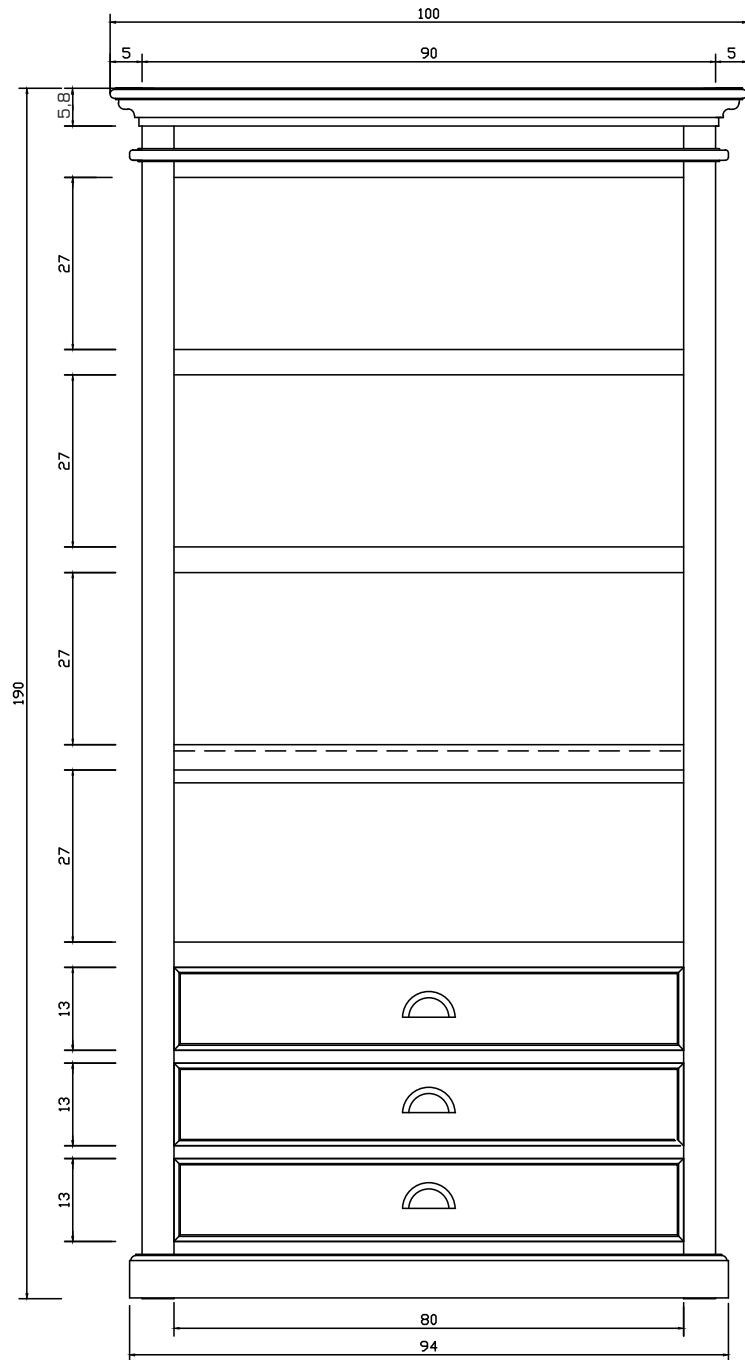

Technical Drawing

Ca580 | Halifax Bookcase

190cm x 100cm x 40cm

NOVA SOLO

PERSPECTIVE

FRONT VIEW

SIDE VIEW

BACK VIEW

TOP VIEW

DRAWER