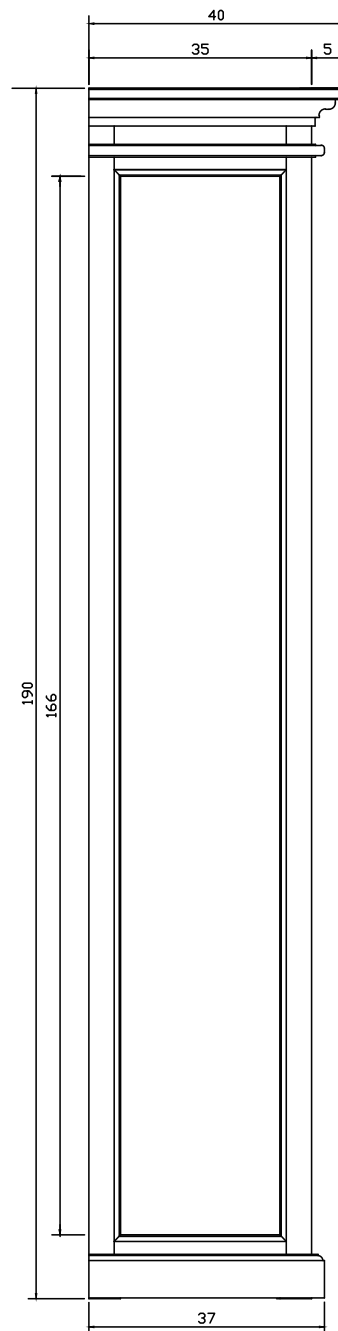

Technical Drawing

Ca580 | Halifax Bookcase

190cm x 100cm x 40cm

NOVA SOLO

PERSPECTIVE

FRONT VIEW

SIDE VIEW

BACK VIEW

TOP VIEW

DRAWER