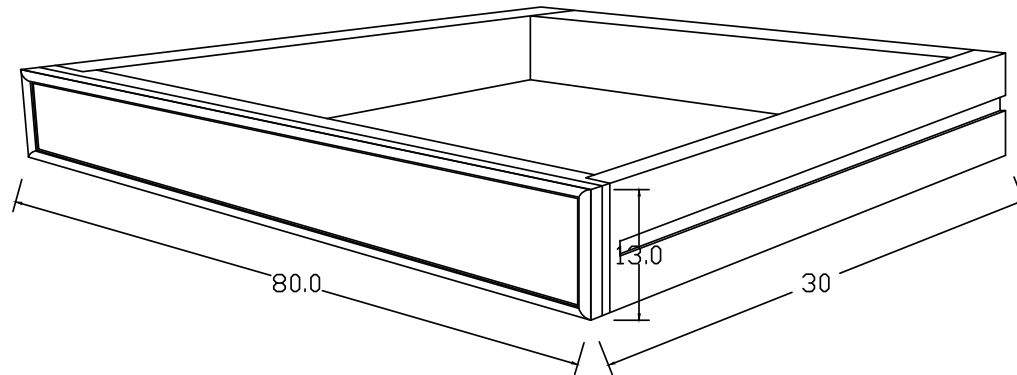

Technical Drawing

Ca580 | Halifax Bookcase

190cm x 100cm x 40cm

NOVA SOLO

PERSPECTIVE

FRONT VIEW

SIDE VIEW

BACK VIEW

TOP VIEW

DRAWER