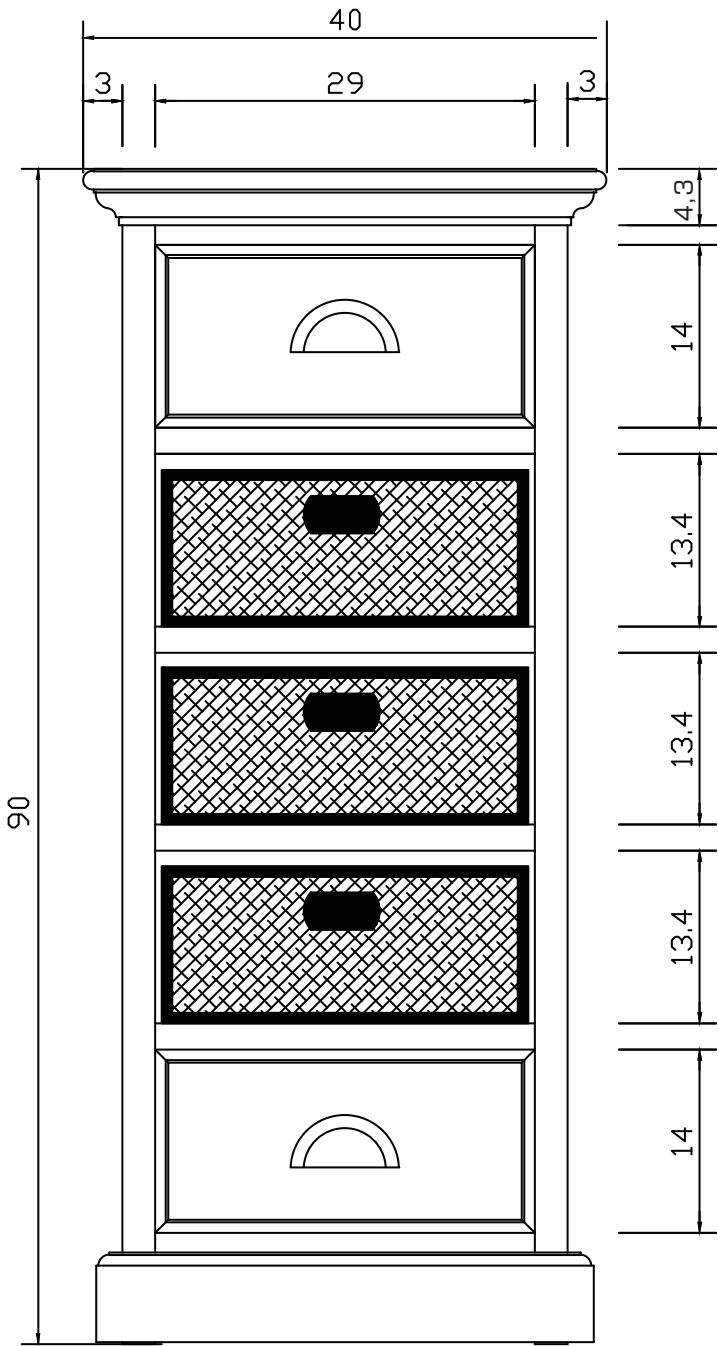

Technical Drawing

CA589 | Halifax Storage Unit with Basket Set

90cm x 40cm x 30cm

NOVA SOLO

PERSPECTIVE

FRONT VIEW

SIDE VIEW

BACK VIEW

40

30

TOP VIEW

14.0

29.0

25.3

DETAIL DRAWER