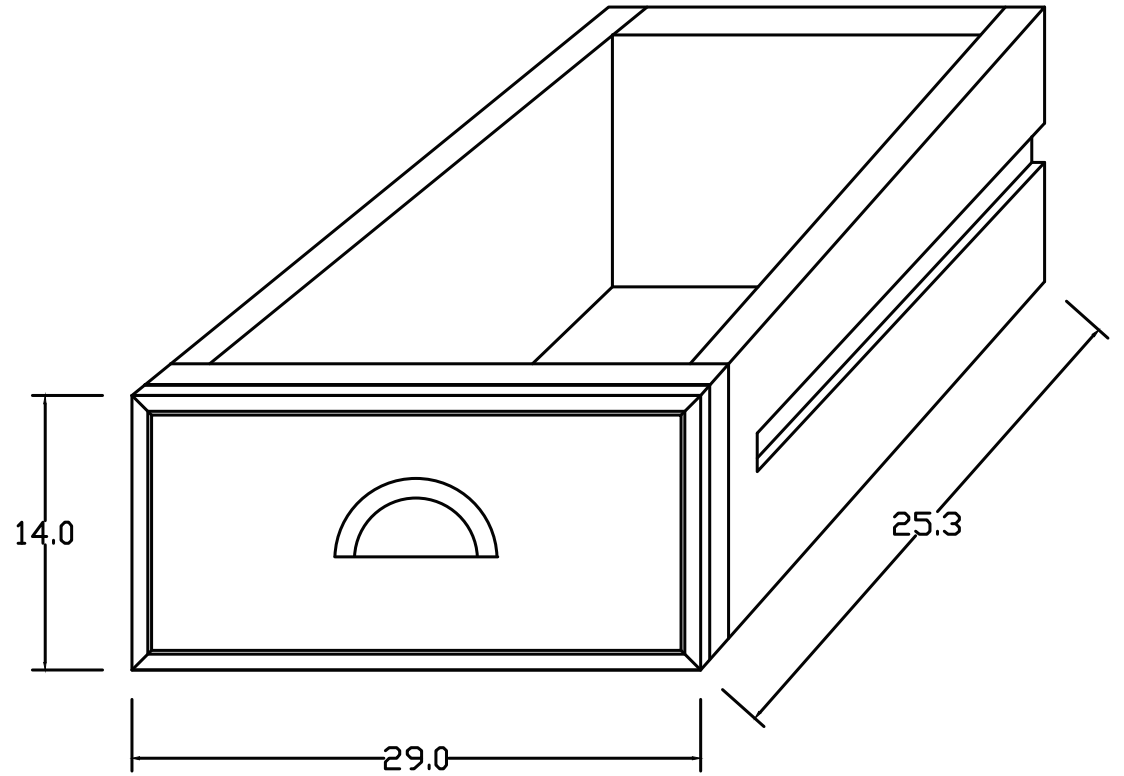

Technical Drawing

CA589 | Halifax Storage Unit with Basket Set

90cm x 40cm x 30cm

NOVA SOLO

PERSPECTIVE

FRONT VIEW

SIDE VIEW

BACK VIEW

40

30

TOP VIEW

14.0

29.0

25.3

DETAIL DRAWER