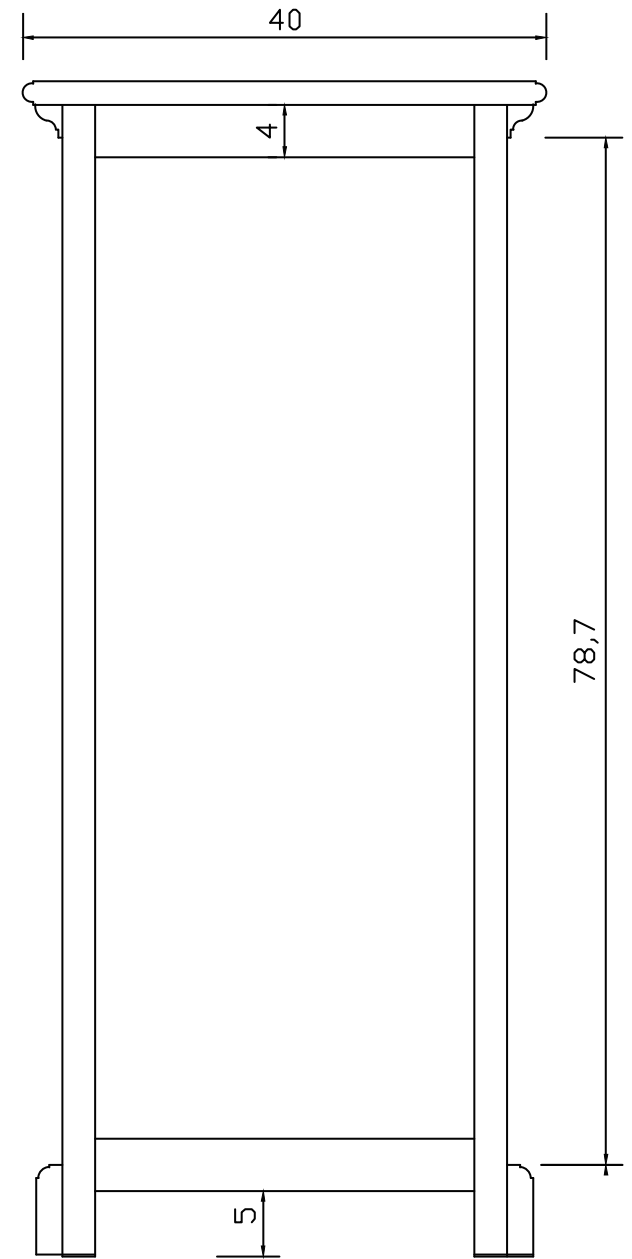

Technical Drawing

CA589 | Halifax Storage Unit with Basket Set

90cm x 40cm x 30cm

NOVA SOLO

PERSPECTIVE

FRONT VIEW

SIDE VIEW

BACK VIEW

40

30

TOP VIEW

14.0

29.0

25.3

DETAIL DRAWER