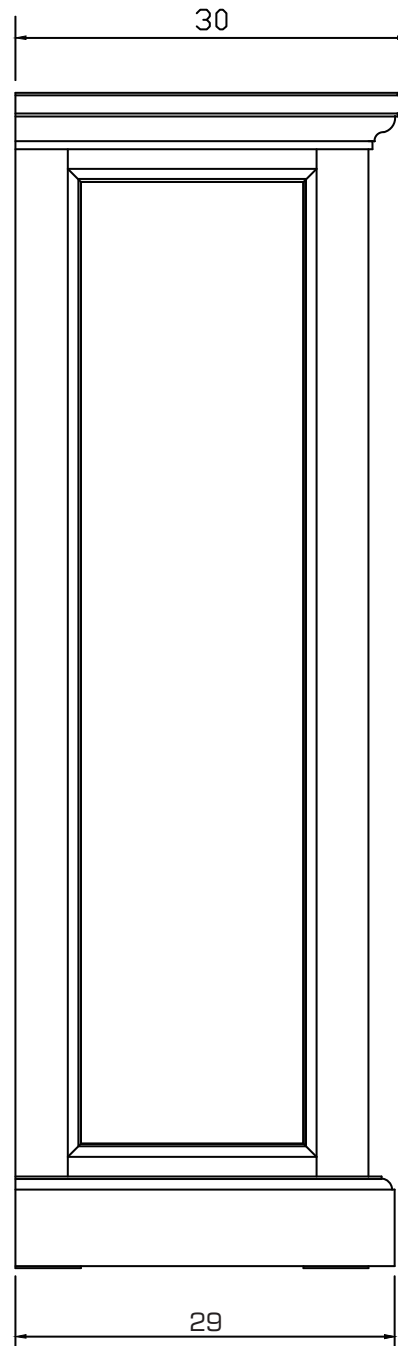

Technical Drawing

CA589 | Halifax Storage Unit with Basket Set

90cm x 40cm x 30cm

NOVA SOLO

PERSPECTIVE

FRONT VIEW

SIDE VIEW

BACK VIEW

40

30

TOP VIEW

14.0

29.0

25.3

DETAIL DRAWER