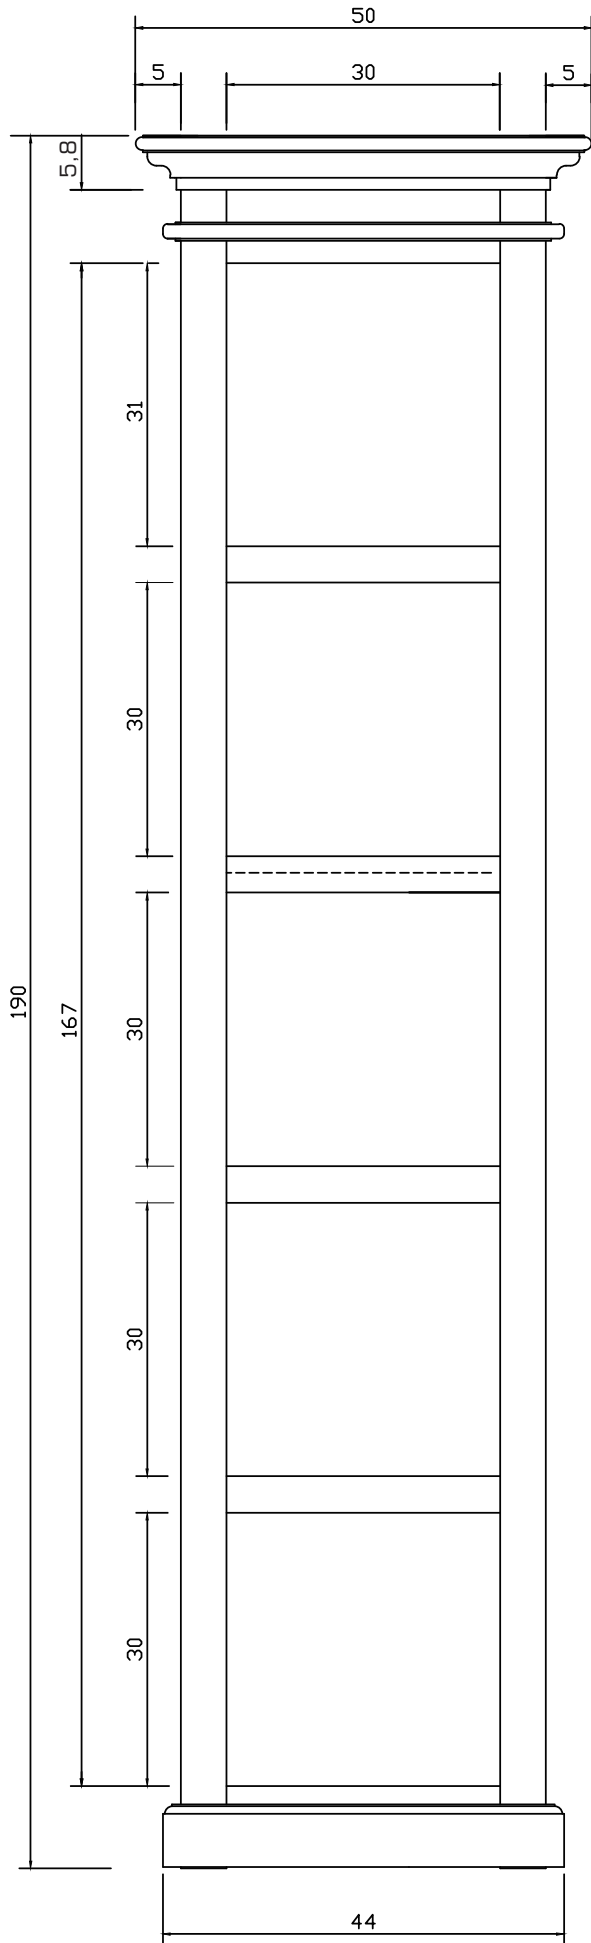

Technical Drawing

CA591

Halifax Bookshelf

190cm x 50cm x 40cm

NOVA 3010

PERSPECTIVE

FRONT VIEW

SIDE VIEW

TOP VIEW

BACK VIEW