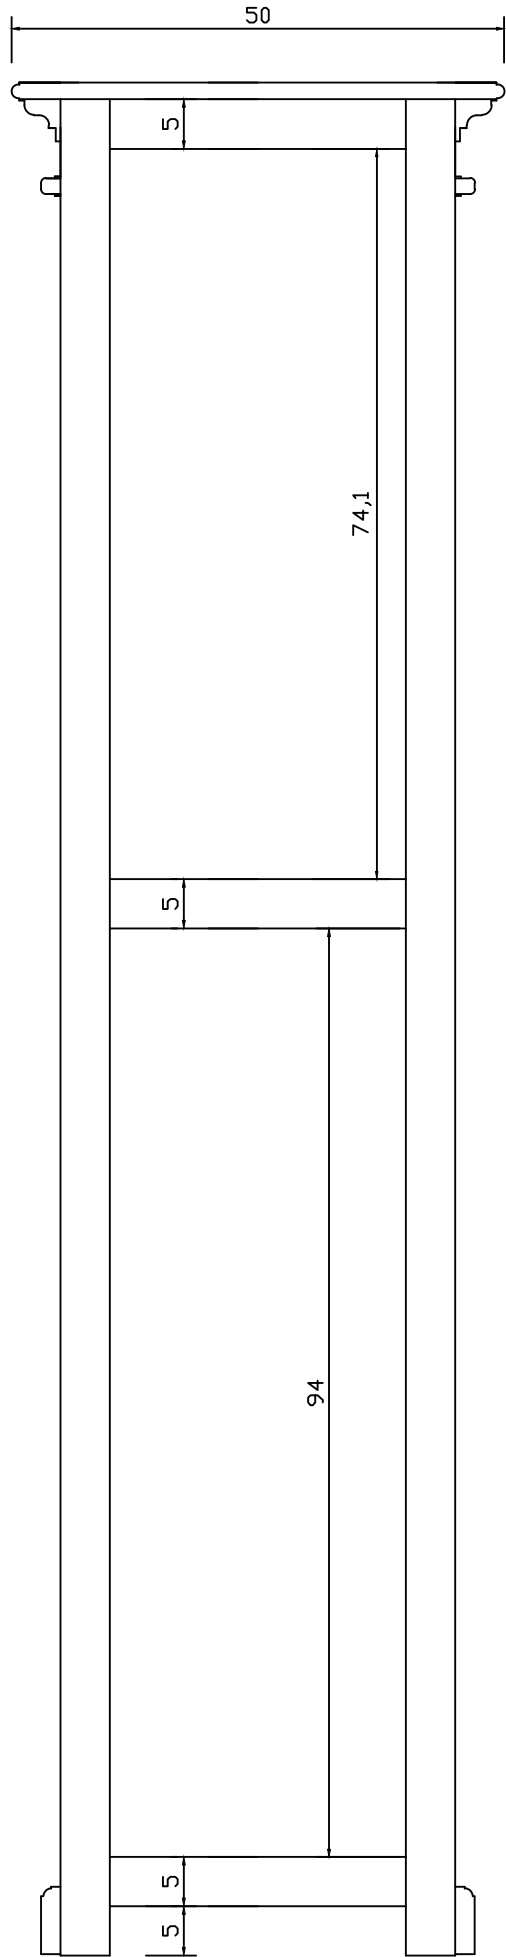

Technical Drawing

CA591

Halifax Bookshelf

190cm x 50cm x 40cm

NOVA 3010

PERSPECTIVE

FRONT VIEW

SIDE VIEW

TOP VIEW

BACK VIEW