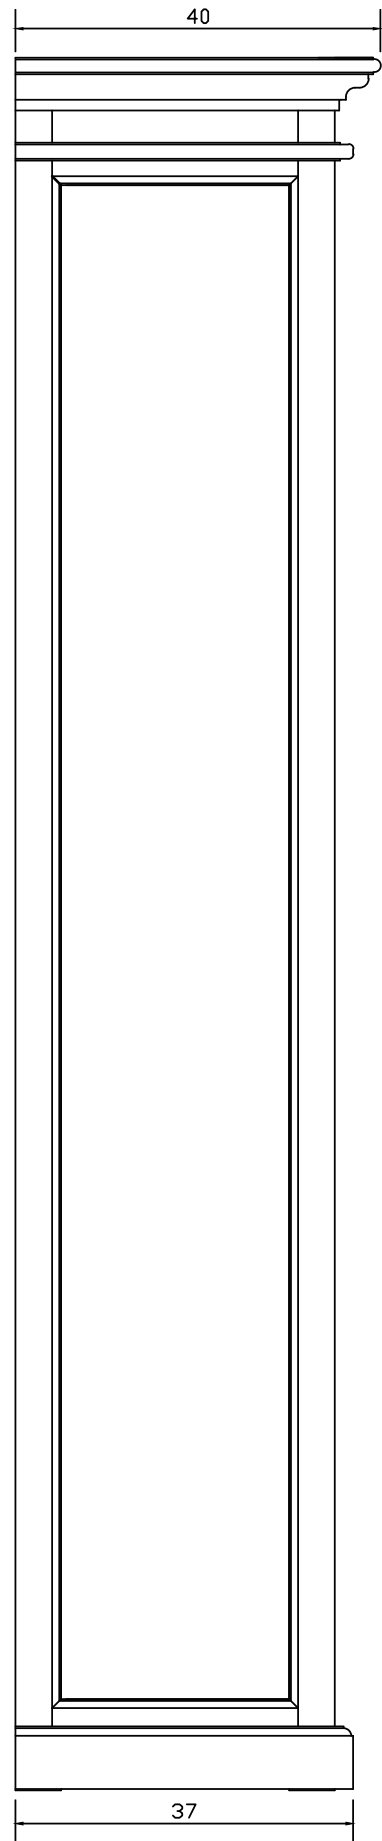

Technical Drawing

CA591

Halifax Bookshelf

190cm x 50cm x 40cm

NOVA 3010

PERSPECTIVE

FRONT VIEW

SIDE VIEW

TOP VIEW

BACK VIEW