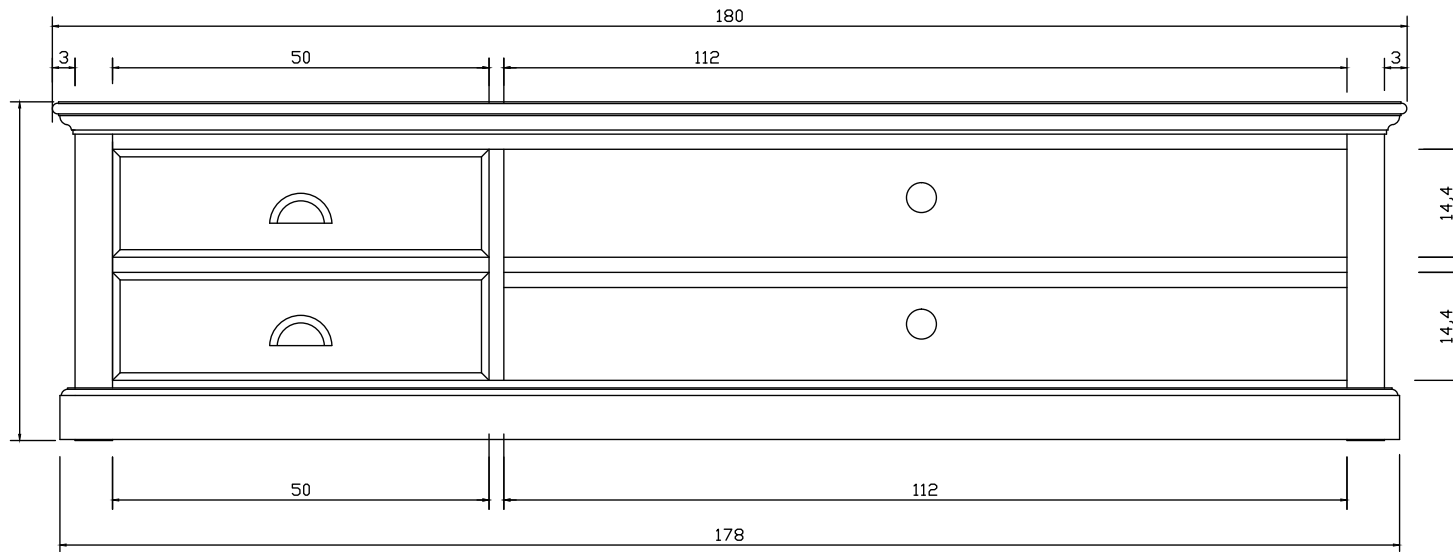

Technical Drawing

CA592-180 | Halifax Large ETU

45cm x 180cm x 45cm

NOVA SOLO

PERSPECTIVE

FRONT VIEW

TOP VIEW

BOTTOM VIEW

SIDE VIEW

DETAIL DRAW

BACK VIEW