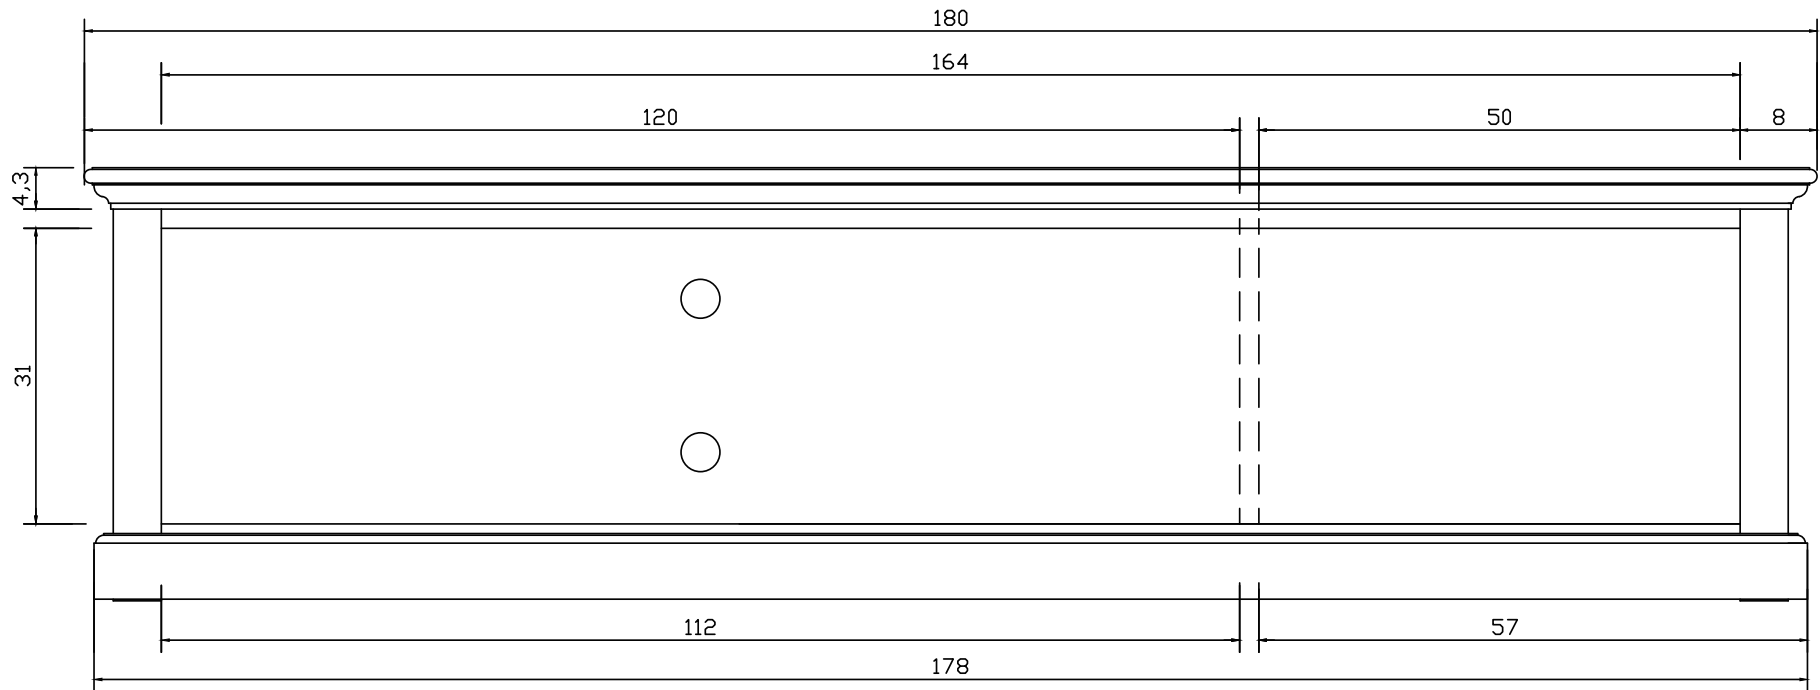

Technical Drawing

CA592-180 | Halifax Large ETU

45cm x 180cm x 45cm

NOVA SOLO

PERSPECTIVE

FRONT VIEW

TOP VIEW

BOTTOM VIEW

SIDE VIEW

DETAIL DRAW

BACK VIEW