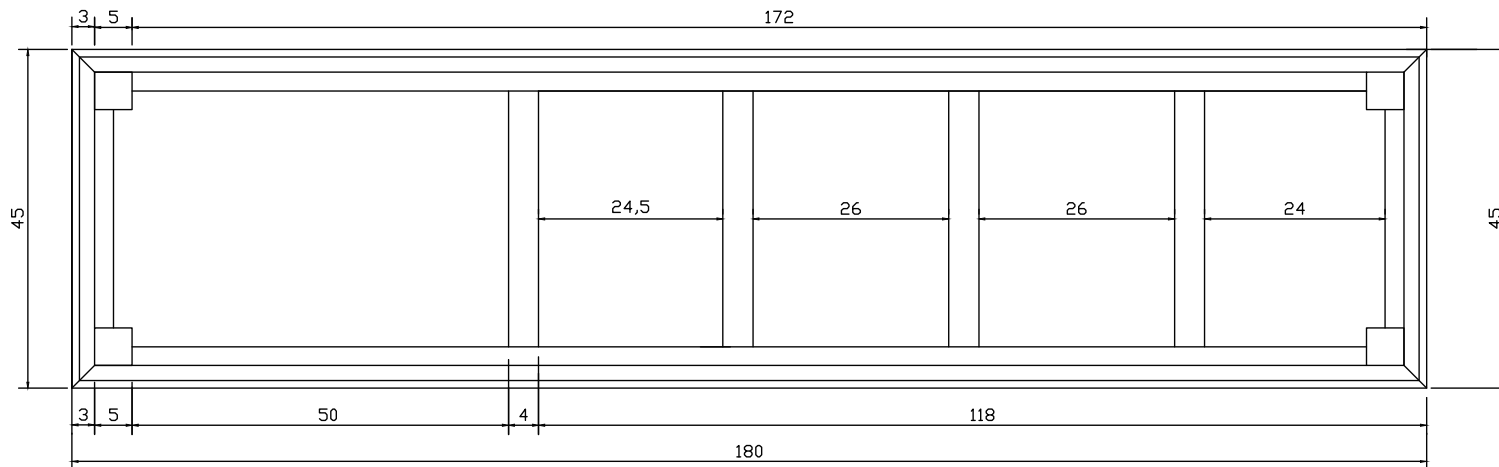

Technical Drawing

CA592-180 | Halifax Large ETU

45cm x 180cm x 45cm

NOVA SOLO

PERSPECTIVE

FRONT VIEW

TOP VIEW

BOTTOM VIEW

SIDE VIEW

DETAIL DRAW

BACK VIEW