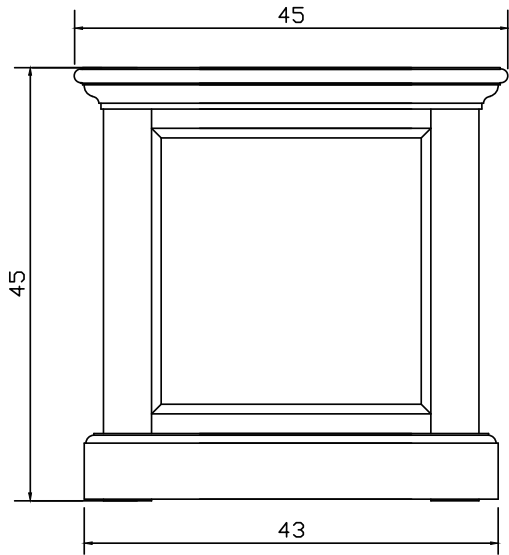

Technical Drawing

CA592-180 | Halifax Large ETU

45cm x 180cm x 45cm

NOVA SOLO

PERSPECTIVE

FRONT VIEW

TOP VIEW

BOTTOM VIEW

SIDE VIEW

DETAIL DRAW

BACK VIEW