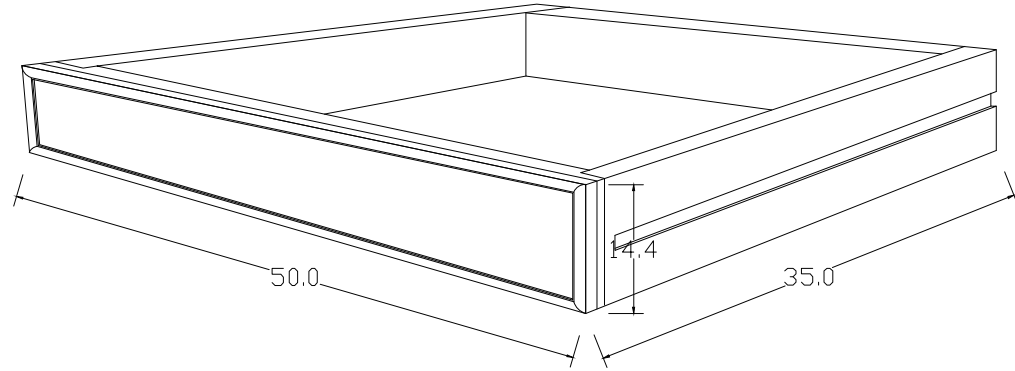

Technical Drawing

CA592-180 | Halifax Large ETU

45cm x 180cm x 45cm

NOVA SOLO

PERSPECTIVE

FRONT VIEW

TOP VIEW

BOTTOM VIEW

SIDE VIEW

DETAIL DRAW

BACK VIEW