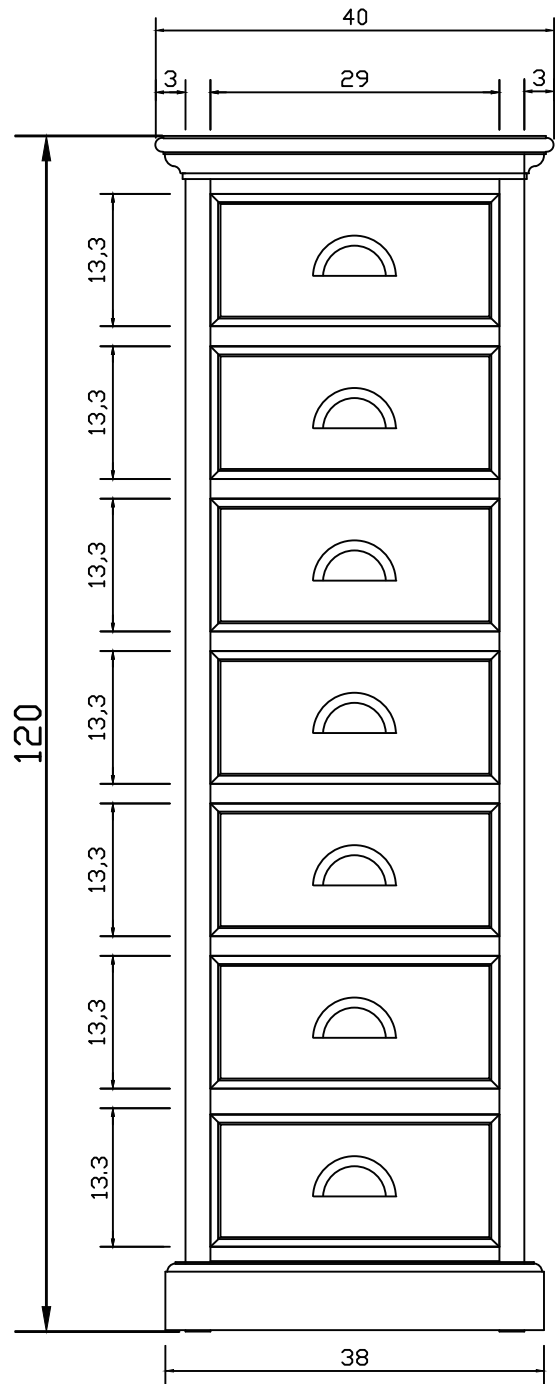

# Technical Drawing

CA598 | Halifax Storage Tower with Drawers

120cm x 40cm x 30cm

NOVA SOLO

**PERSPECTIVE**

*FRONT*

*SIDE*

*BACK*

TOP

DETAIL DRAWER