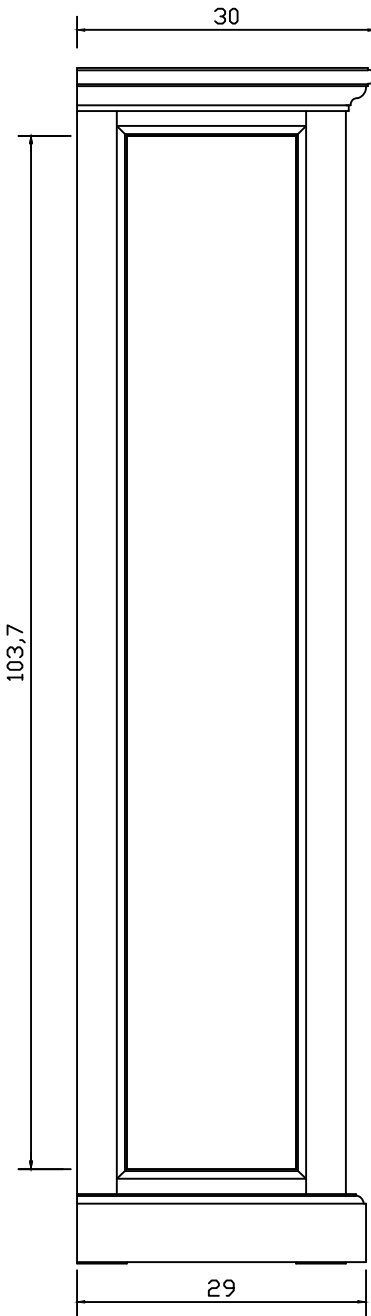

# Technical Drawing

CA598 | Halifax Storage Tower with Drawers

120cm x 40cm x 30cm

NOVA SOLO

**PERSPECTIVE**

*FRONT*

*SIDE*

*BACK*

TOP

DETAIL DRAWER