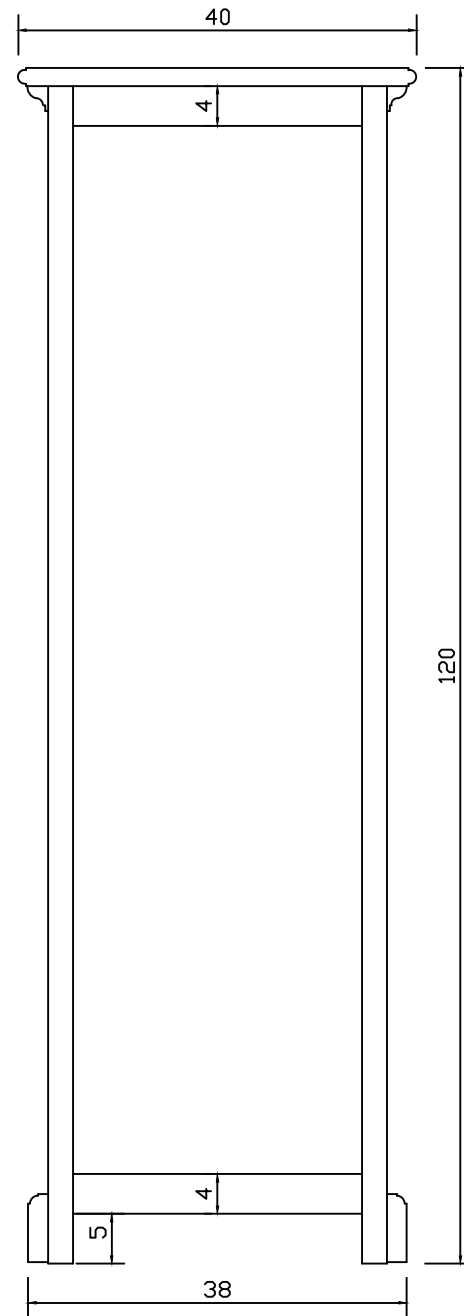

# Technical Drawing

CA598 | Halifax Storage Tower with Drawers

120cm x 40cm x 30cm

NOVA SOLO

**PERSPECTIVE**

*FRONT*

*SIDE*

*BACK*

TOP

DETAIL DRAWER