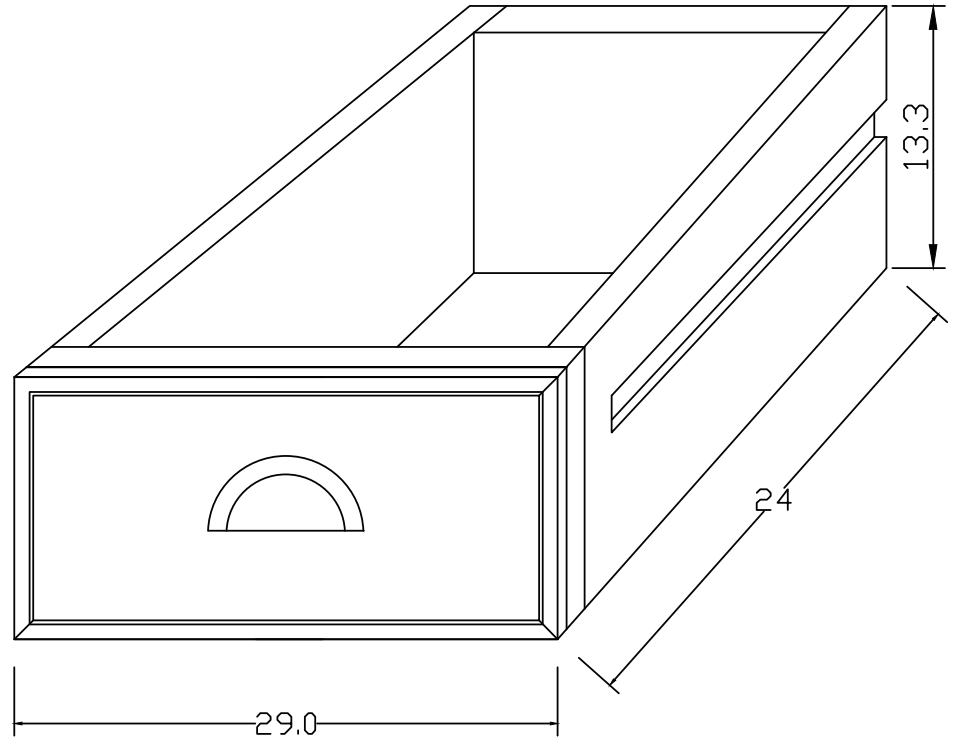

# Technical Drawing

CA598 | Halifax Storage Tower with Drawers

120cm x 40cm x 30cm

NOVA SOLO

**PERSPECTIVE**

*FRONT*

*SIDE*

*BACK*

TOP

DETAIL DRAWER