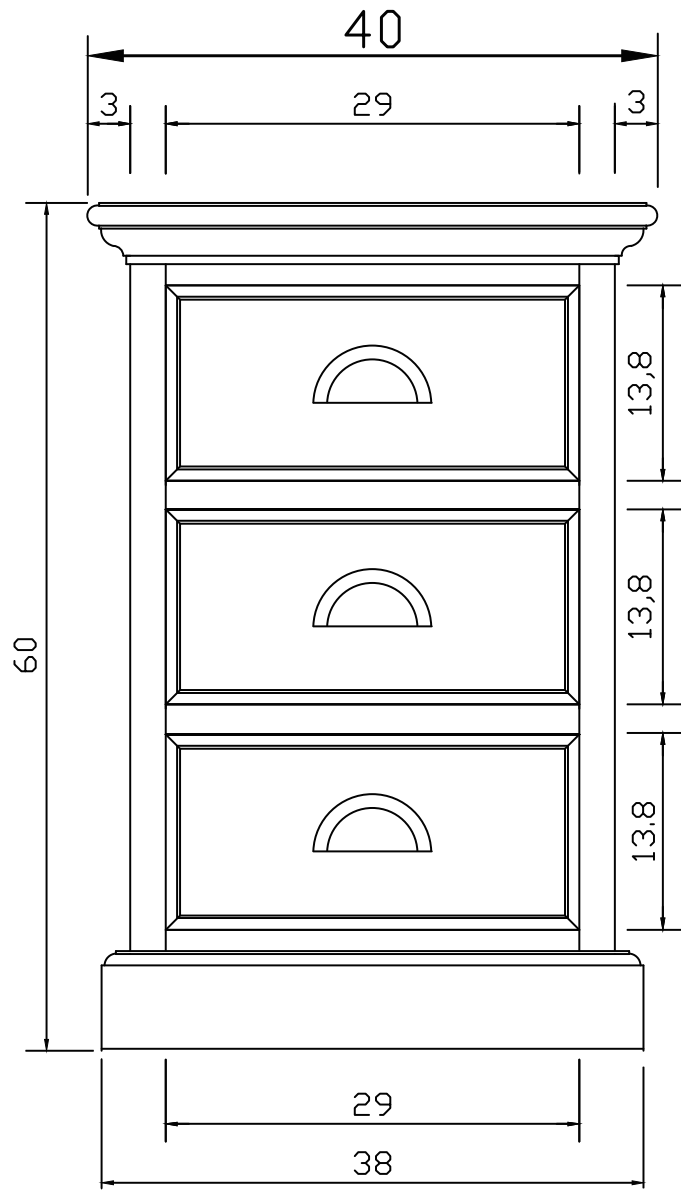

# Technical Drawing

CA599 | Halifax Bedside Drawer Unit  
60cm x 40cm x 30cm

NOVA SOLO

**PERSPECTIVE**

*FRONT VIEW*

*SIDE VIEW*

*BACK VIEW*

*TOP VIEW*

*DRAWER DESIGN*