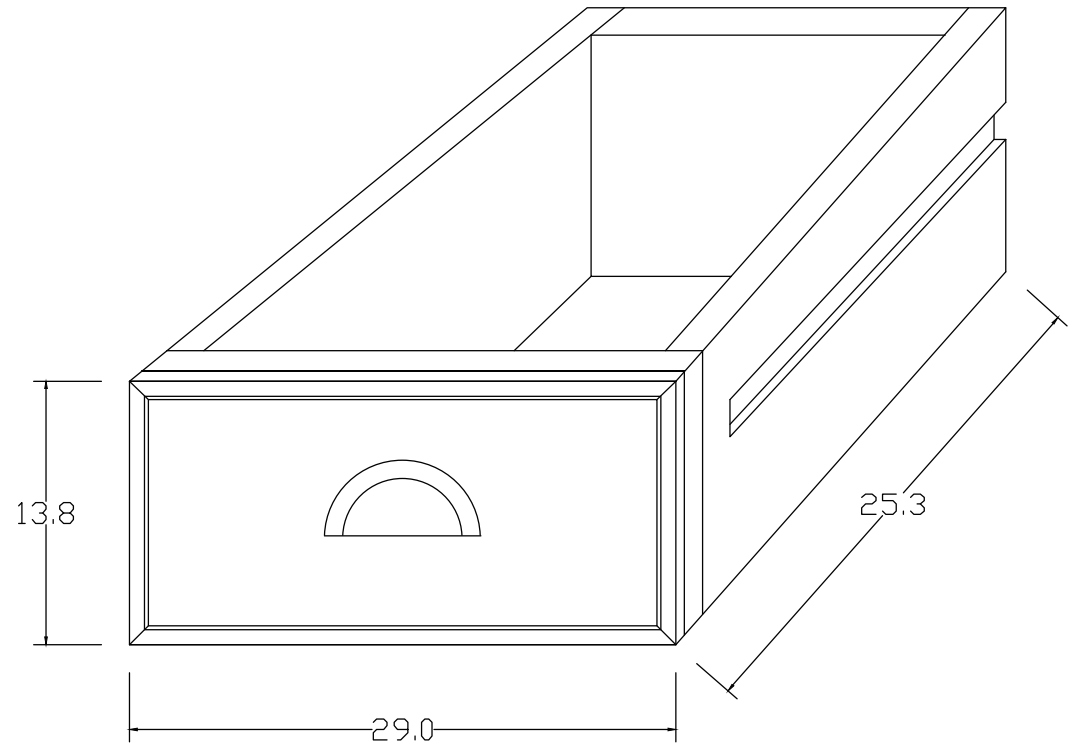

# Technical Drawing

CA599 | Halifax Bedside Drawer Unit  
60cm x 40cm x 30cm

NOVA SOLO

**PERSPECTIVE**

*FRONT VIEW*

*SIDE VIEW*

*BACK VIEW*

*TOP VIEW*

*DRAWER DESIGN*