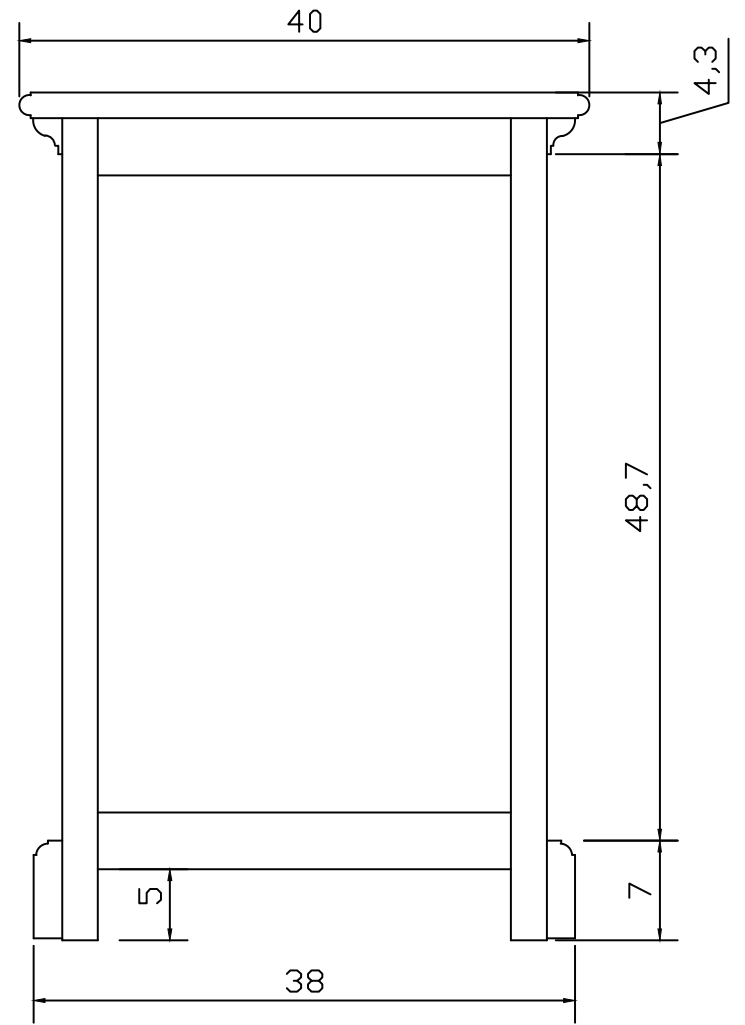

# Technical Drawing

CA599 | Halifax Bedside Drawer Unit  
60cm x 40cm x 30cm

NOVA SOLO

**PERSPECTIVE**

*FRONT VIEW*

*SIDE VIEW*

*BACK VIEW*

*TOP VIEW*

*DRAWER DESIGN*