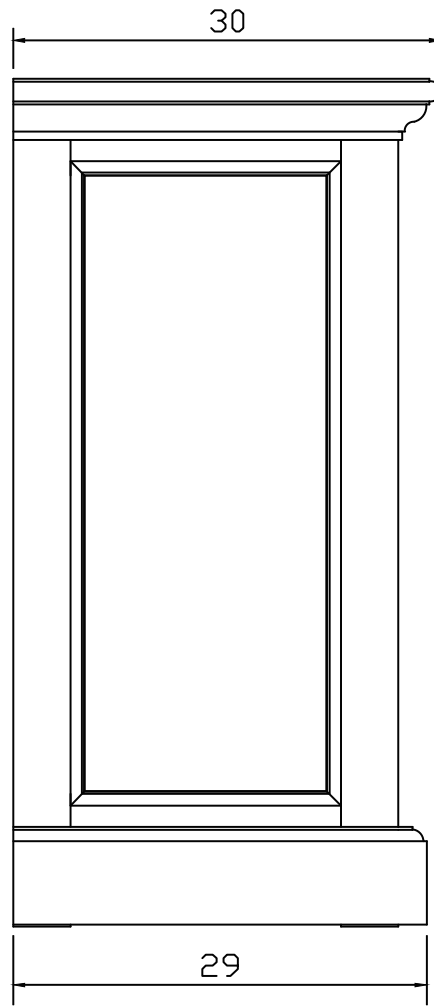

# Technical Drawing

CA599 | Halifax Bedside Drawer Unit  
60cm x 40cm x 30cm

NOVA SOLO

**PERSPECTIVE**

*FRONT VIEW*

*SIDE VIEW*

*BACK VIEW*

*TOP VIEW*

*DRAWER DESIGN*