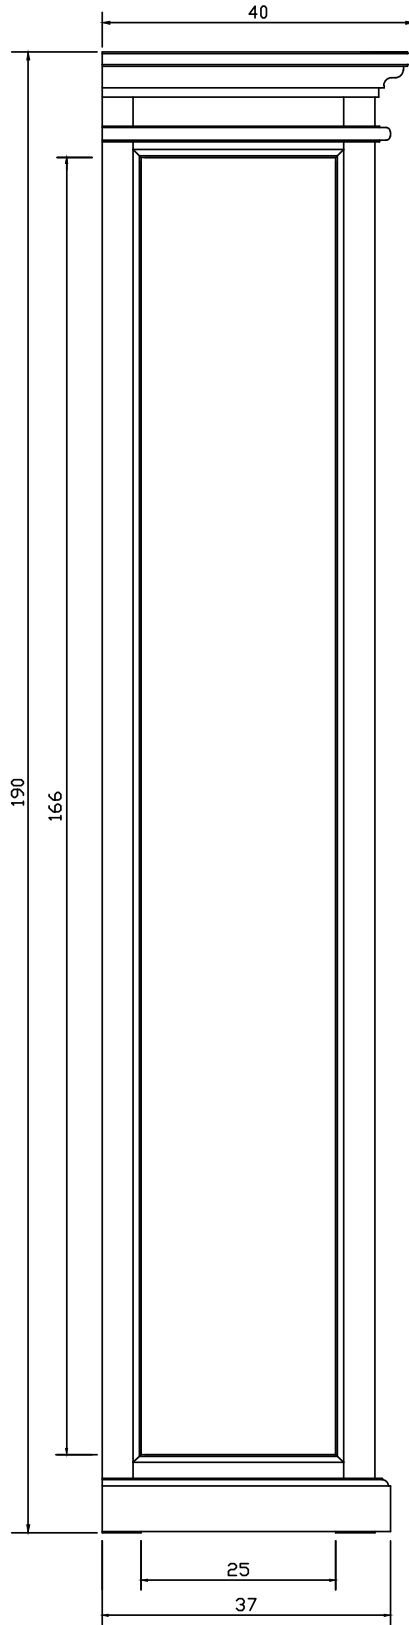

# Technical Drawing

CA601

Halifax Bookshelf with Drawer

190cm x 50cm x 40cm

NOVA 3070

**PERSPECTIVE**

*FRONT VIEW*

*SIDE VIEW*

*BACK VIEW*

*TOP VIEW*

*DRAWER DESIGN*