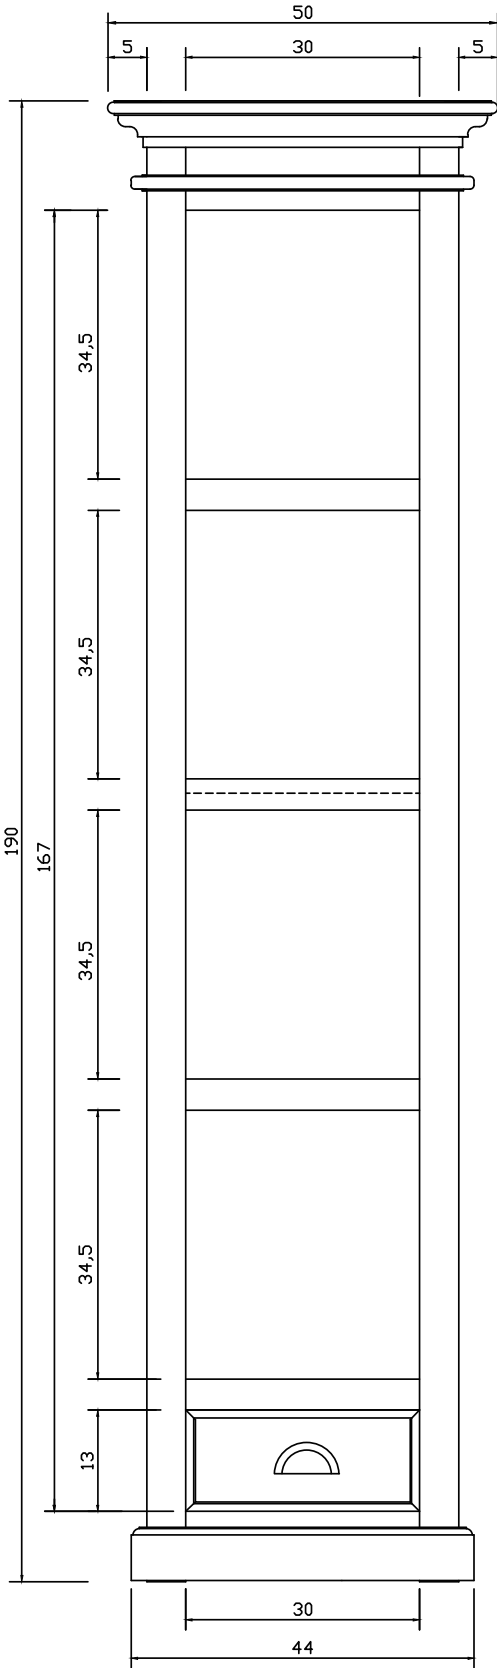

# Technical Drawing

CA601

Halifax Bookshelf with Drawer

190cm x 50cm x 40cm

NOVA 3070

**PERSPECTIVE**

*FRONT VIEW*

*SIDE VIEW*

*BACK VIEW*

*TOP VIEW*

*DRAWER DESIGN*