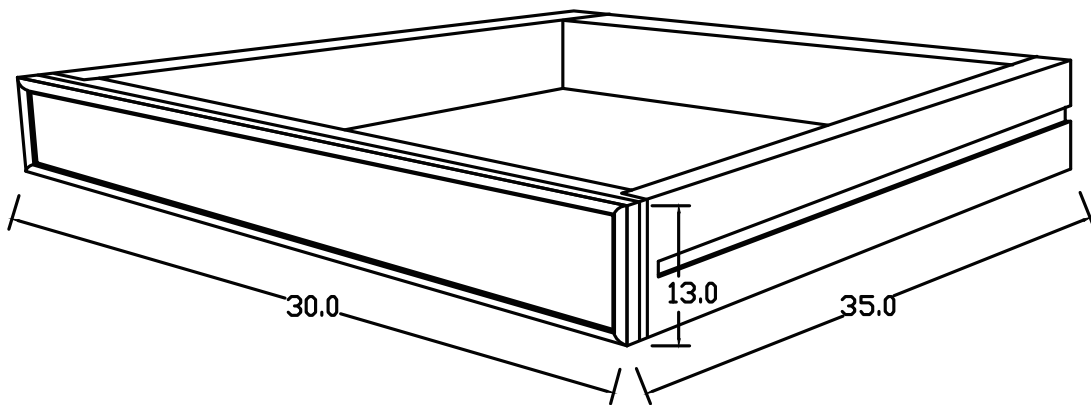

# Technical Drawing

CA601

Halifax Bookshelf with Drawer

190cm x 50cm x 40cm

NOVA 3070

**PERSPECTIVE**

*FRONT VIEW*

*SIDE VIEW*

*BACK VIEW*

*TOP VIEW*

*DRAWER DESIGN*