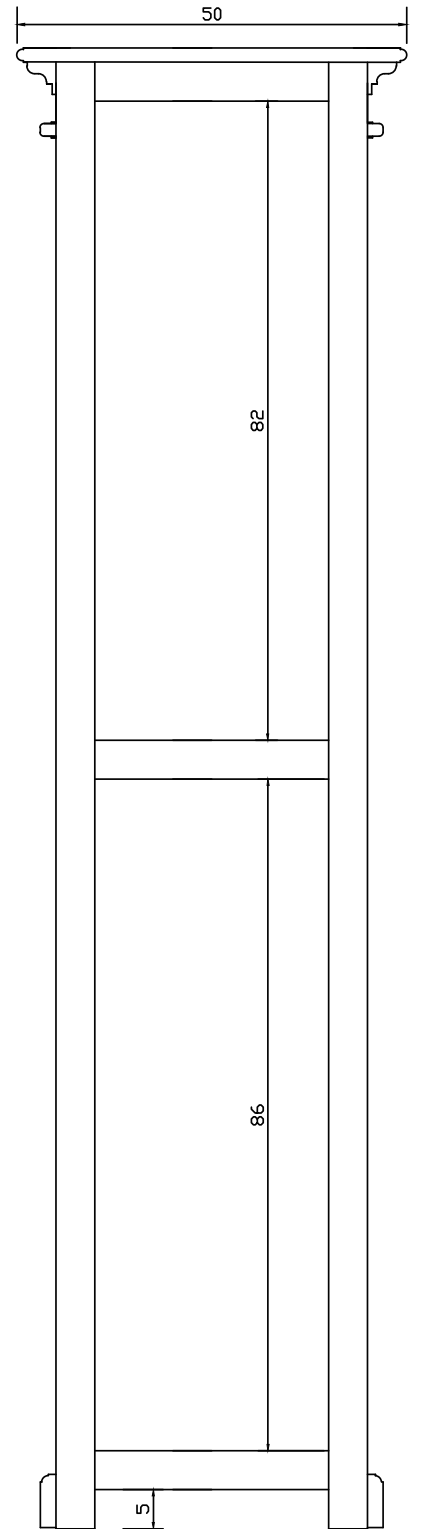

# Technical Drawing

CA601

Halifax Bookshelf with Drawer

190cm x 50cm x 40cm

NOVA 3070

**PERSPECTIVE**

*FRONT VIEW*

*SIDE VIEW*

*BACK VIEW*

*TOP VIEW*

*DRAWER DESIGN*