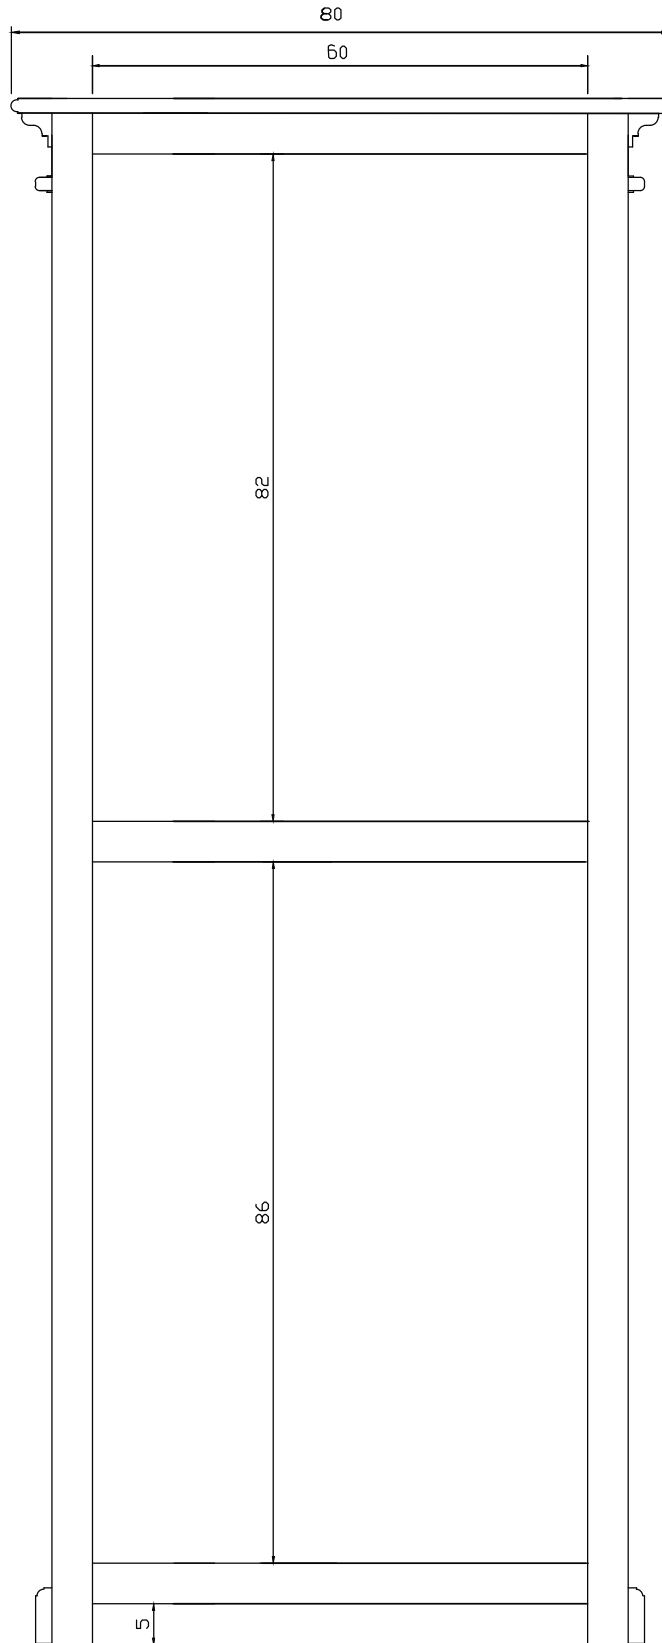

Technical Drawing

CA604

Halifax Bookcase with 1 Drawer

190cm x 80cm x 40cm

NOVA ⁵⁰⁷⁰

PERSPECTIVE

FRONT VIEW

SIDE VIEW

TOP VIEW

DETAIL BASKET

BACK VIEW