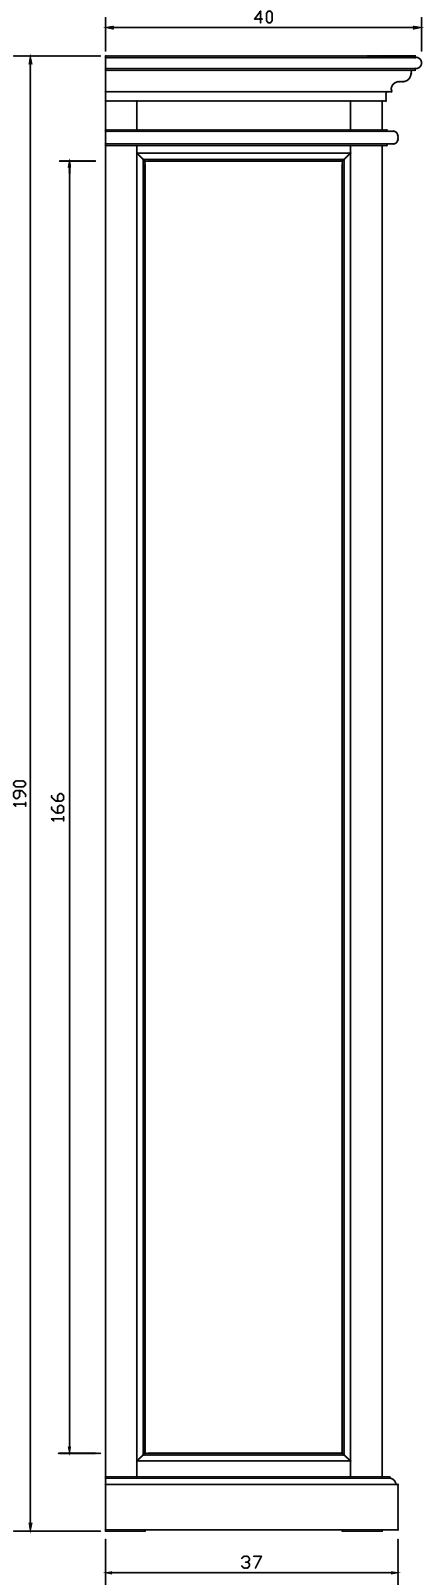

Technical Drawing

CA604

Halifax Bookcase with 1 Drawer

190cm x 80cm x 40cm

NOVA ⁵⁰⁷⁰

PERSPECTIVE

FRONT VIEW

SIDE VIEW

TOP VIEW

DETAIL BASKET

BACK VIEW