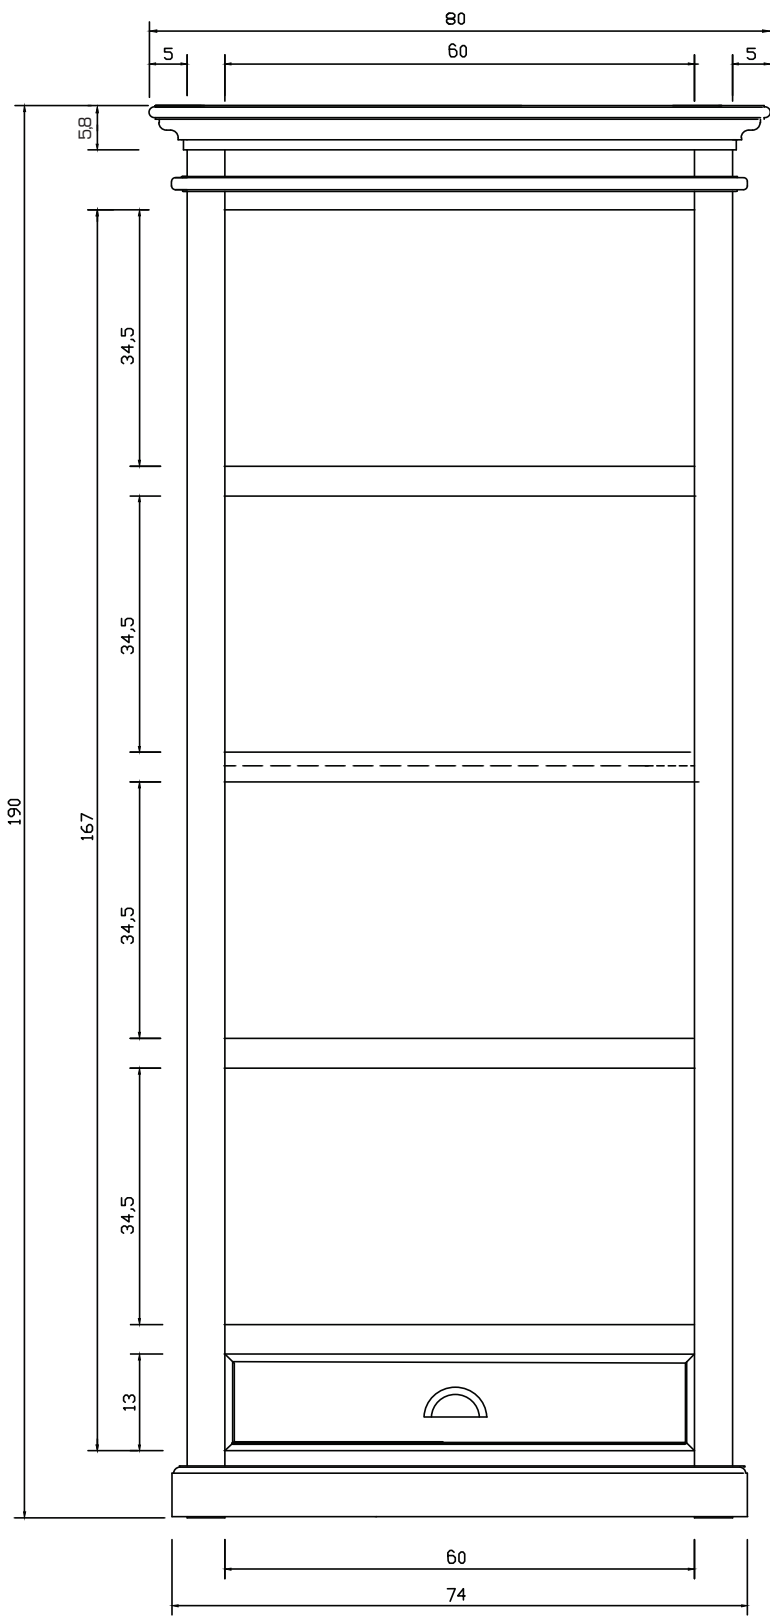

Technical Drawing

CA604

Halifax Bookcase with 1 Drawer

190cm x 80cm x 40cm

NOVA ⁵⁰⁷⁰

PERSPECTIVE

FRONT VIEW

SIDE VIEW

TOP VIEW

DETAIL BASKET

BACK VIEW