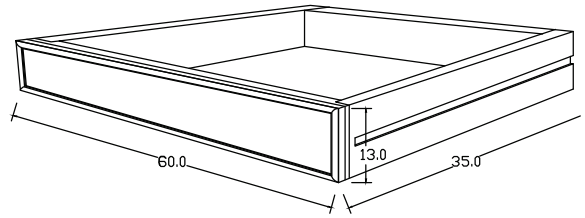

Technical Drawing

CA604

Halifax Bookcase with 1 Drawer

190cm x 80cm x 40cm

NOVA ⁵⁰⁷⁰

PERSPECTIVE

FRONT VIEW

SIDE VIEW

TOP VIEW

DETAIL BASKET

BACK VIEW