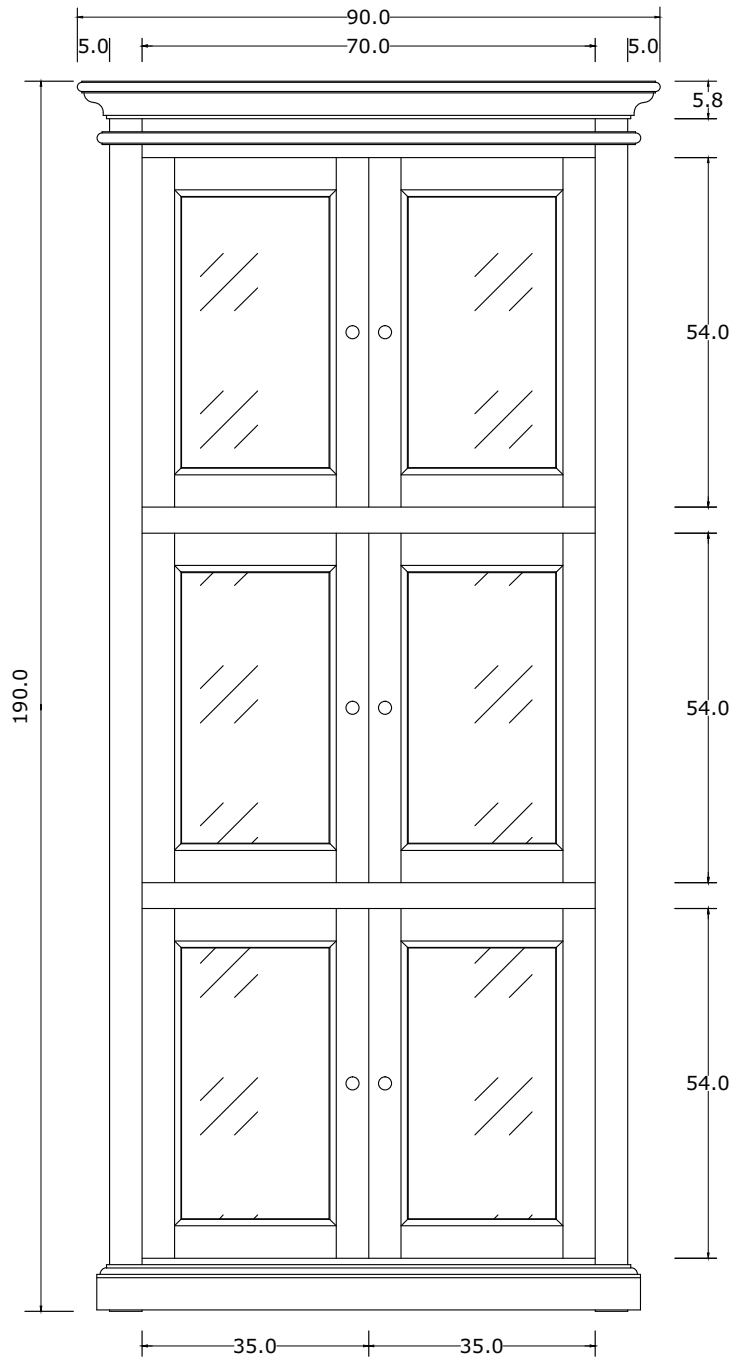

Technical Drawing

CA610 | Halifax 3 Level Pantry
190cm x 90cm x 40cm

NOVA SOLO

PERSPECTIVE

FRONT VIEW

OPEN VIEW

BACK VIEW