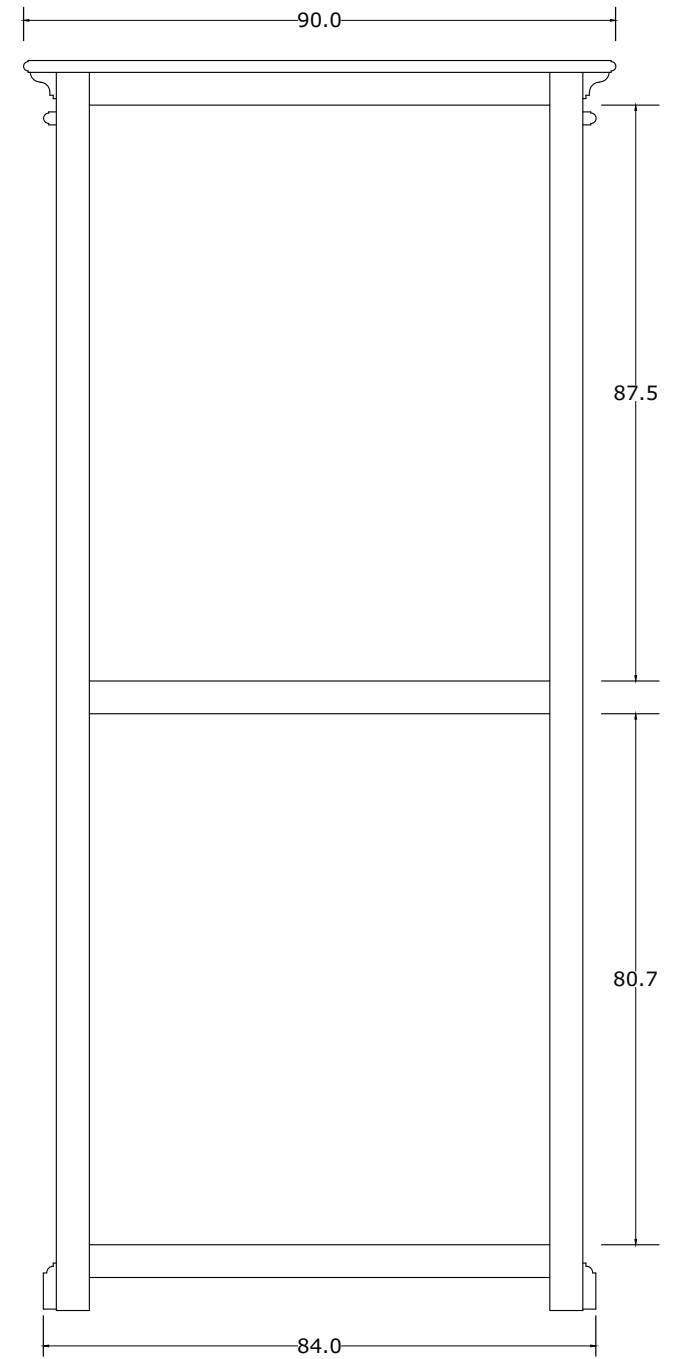

Technical Drawing

CA610 | Halifax 3 Level Pantry
190cm x 90cm x 40cm

NOVA SOLO

PERSPECTIVE

FRONT VIEW

OPEN VIEW

BACK VIEW