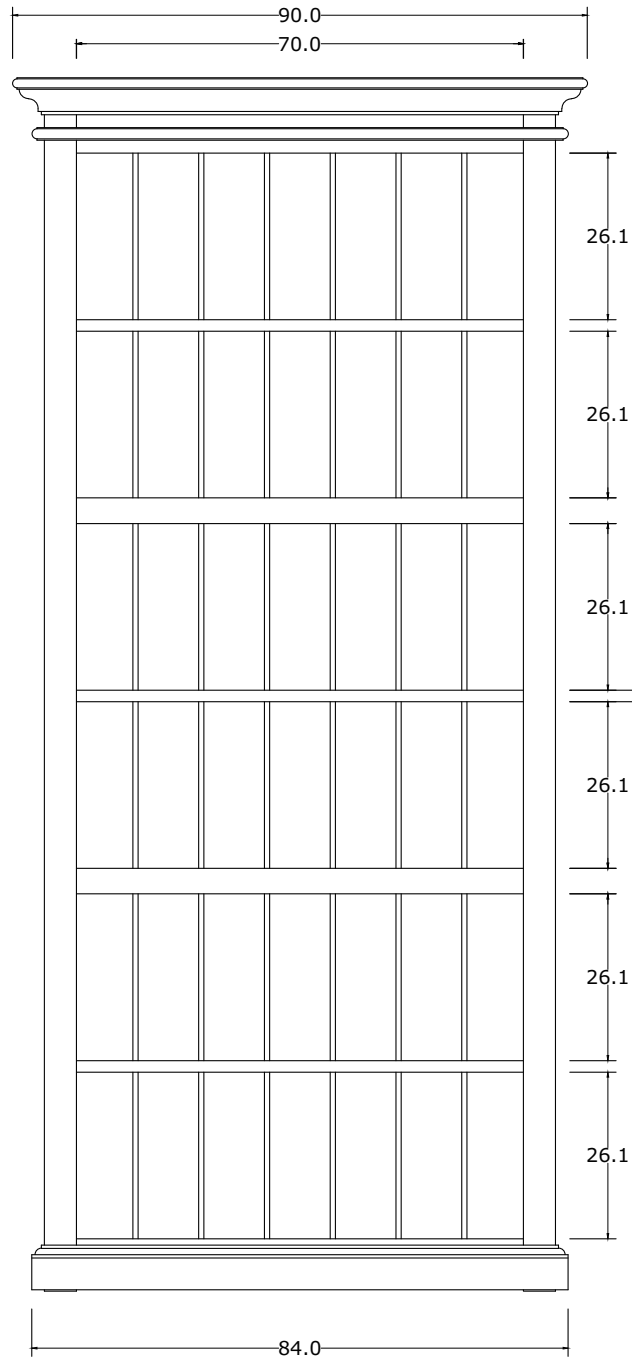

Technical Drawing

CA610 | Halifax 3 Level Pantry
190cm x 90cm x 40cm

NOVA SOLO

PERSPECTIVE

FRONT VIEW

OPEN VIEW

BACK VIEW