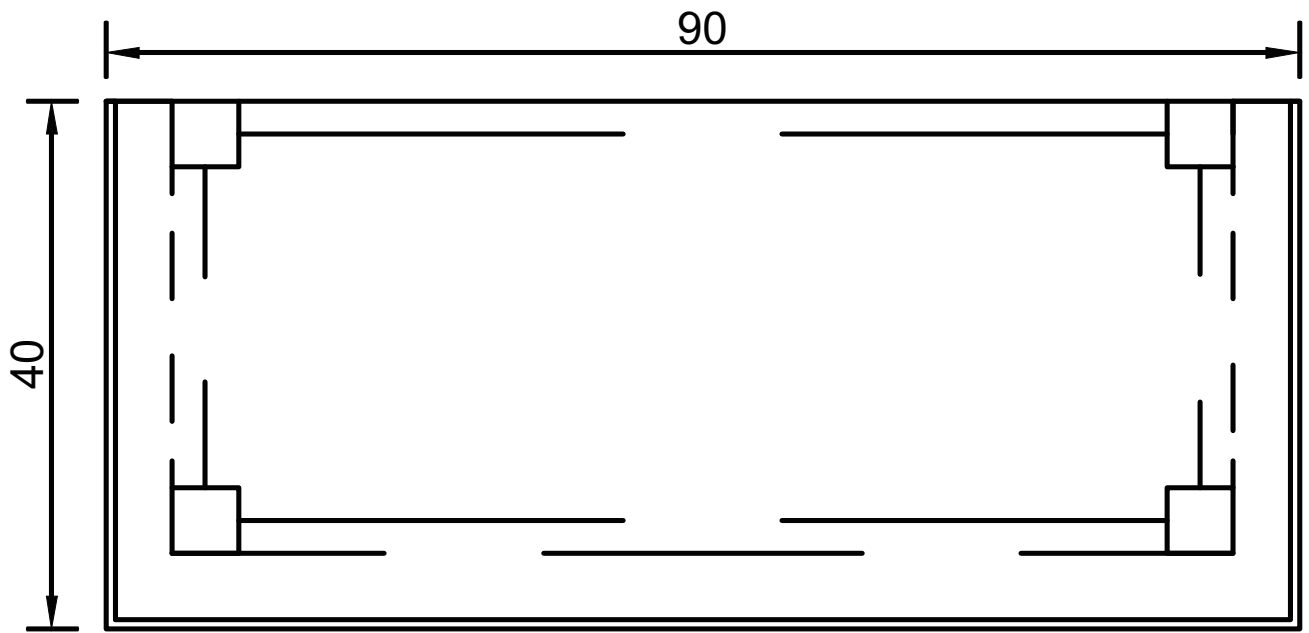

Technical Drawing

CA612

Halifax Single - Bay Hutch Unit

220cm x 90cm x 40cm

NOVA 3070

PERSPECTIVE

FRONT VIEW

OPEN VIEW

BACK VIEW

SIDE VIEW

BOTTOM VIEW

DOOR DETAIL