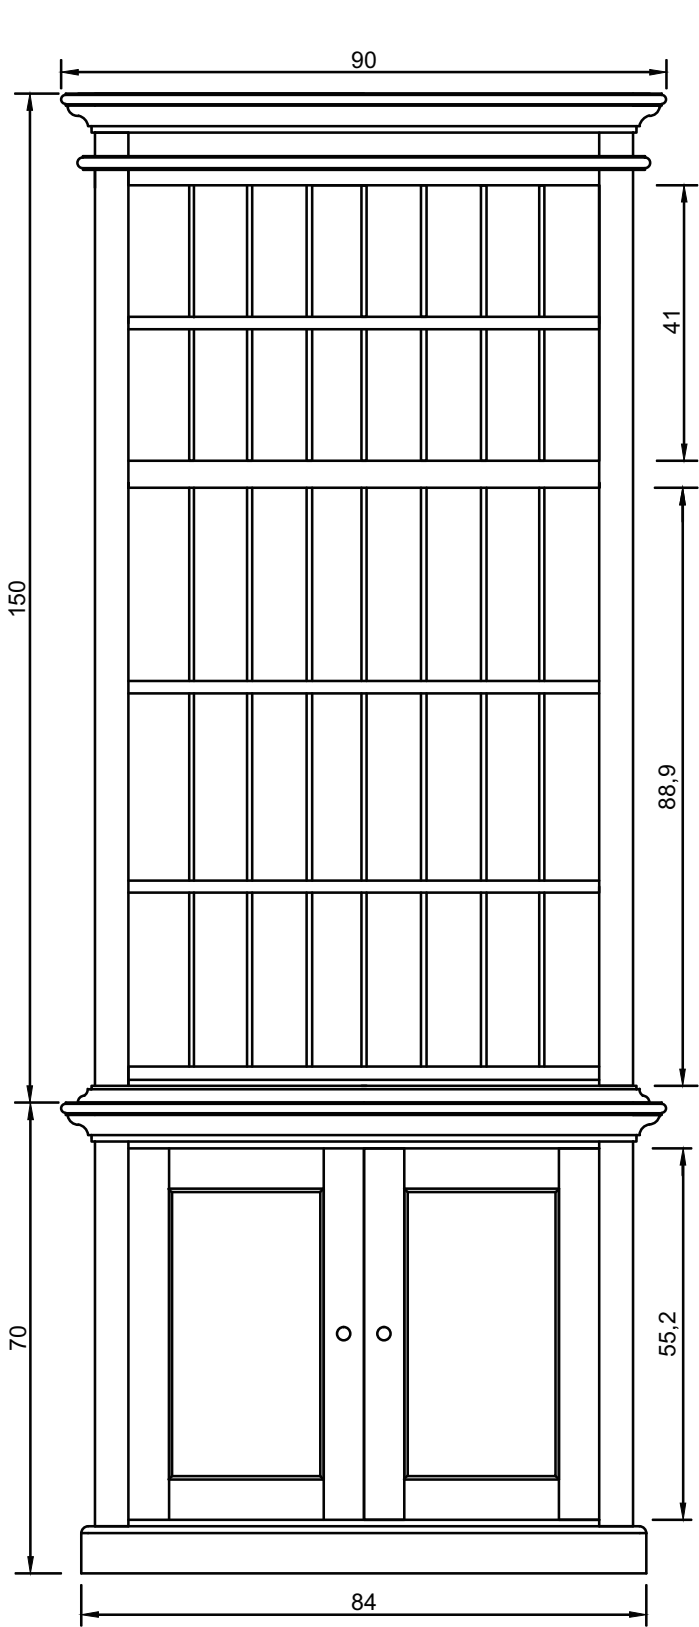

Technical Drawing

CA612

Halifax Single - Bay Hutch Unit

220cm x 90cm x 40cm

NOVA 3070

PERSPECTIVE

FRONT VIEW

OPEN VIEW

BACK VIEW

SIDE VIEW

BOTTOM VIEW

DOOR DETAIL