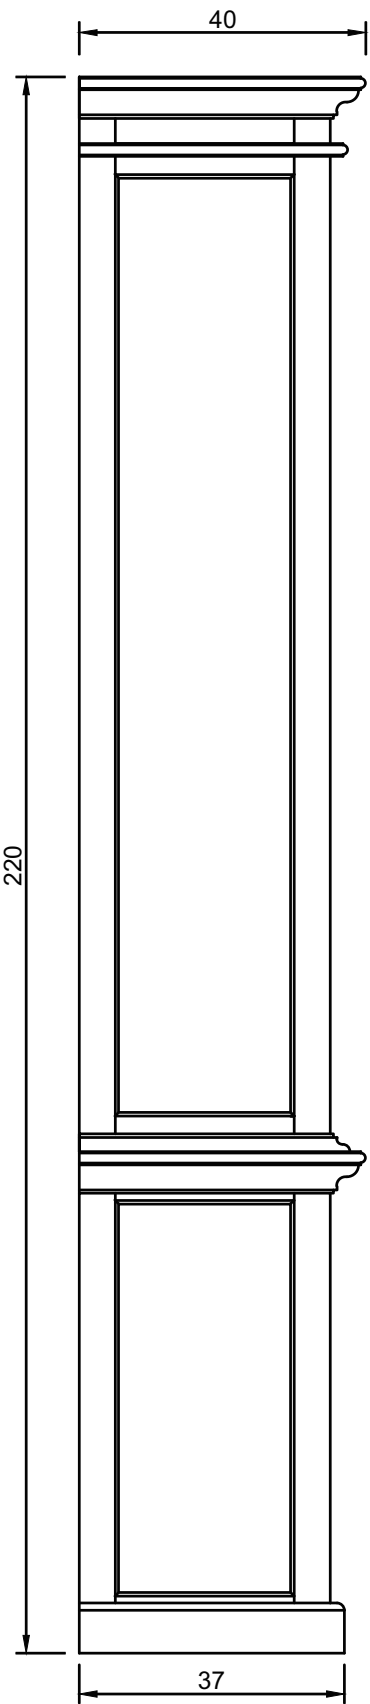

Technical Drawing

CA612

Halifax Single - Bay Hutch Unit

220cm x 90cm x 40cm

NOVA 3070

PERSPECTIVE

FRONT VIEW

OPEN VIEW

BACK VIEW

SIDE VIEW

BOTTOM VIEW

DOOR DETAIL