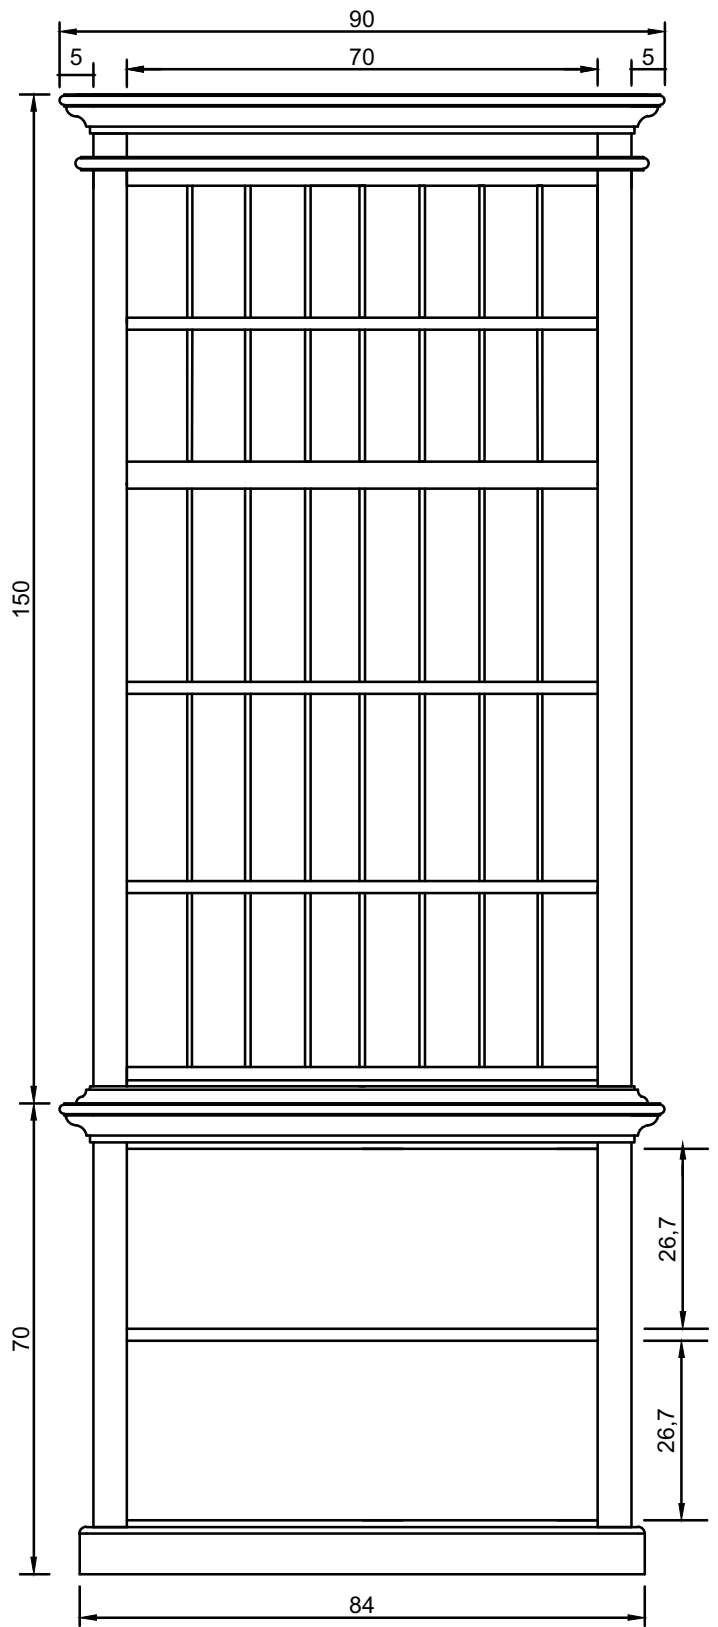

Technical Drawing

CA612

Halifax Single - Bay Hutch Unit

220cm x 90cm x 40cm

NOVA 3070

PERSPECTIVE

FRONT VIEW

OPEN VIEW

BACK VIEW

SIDE VIEW

BOTTOM VIEW

DOOR DETAIL