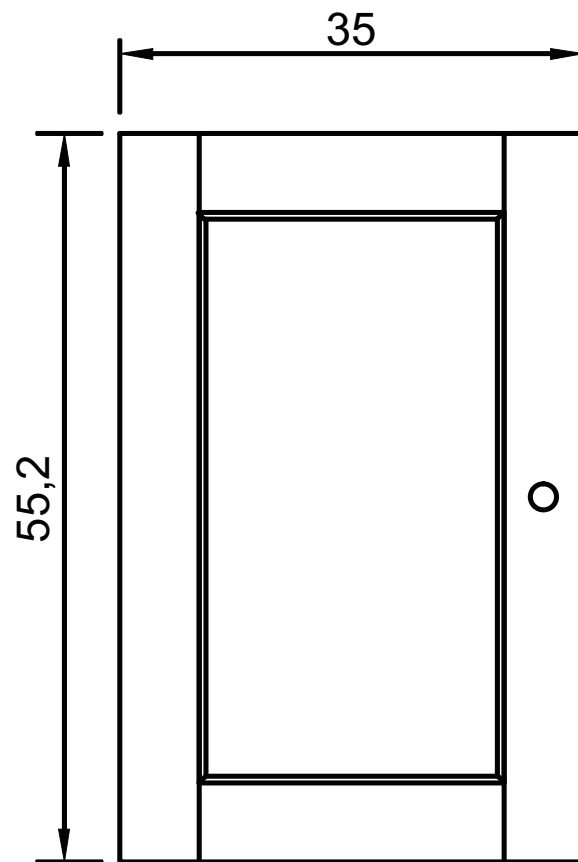

Technical Drawing

CA612

Halifax Single - Bay Hutch Unit

220cm x 90cm x 40cm

NOVA 3070

PERSPECTIVE

FRONT VIEW

OPEN VIEW

BACK VIEW

SIDE VIEW

BOTTOM VIEW

DOOR DETAIL