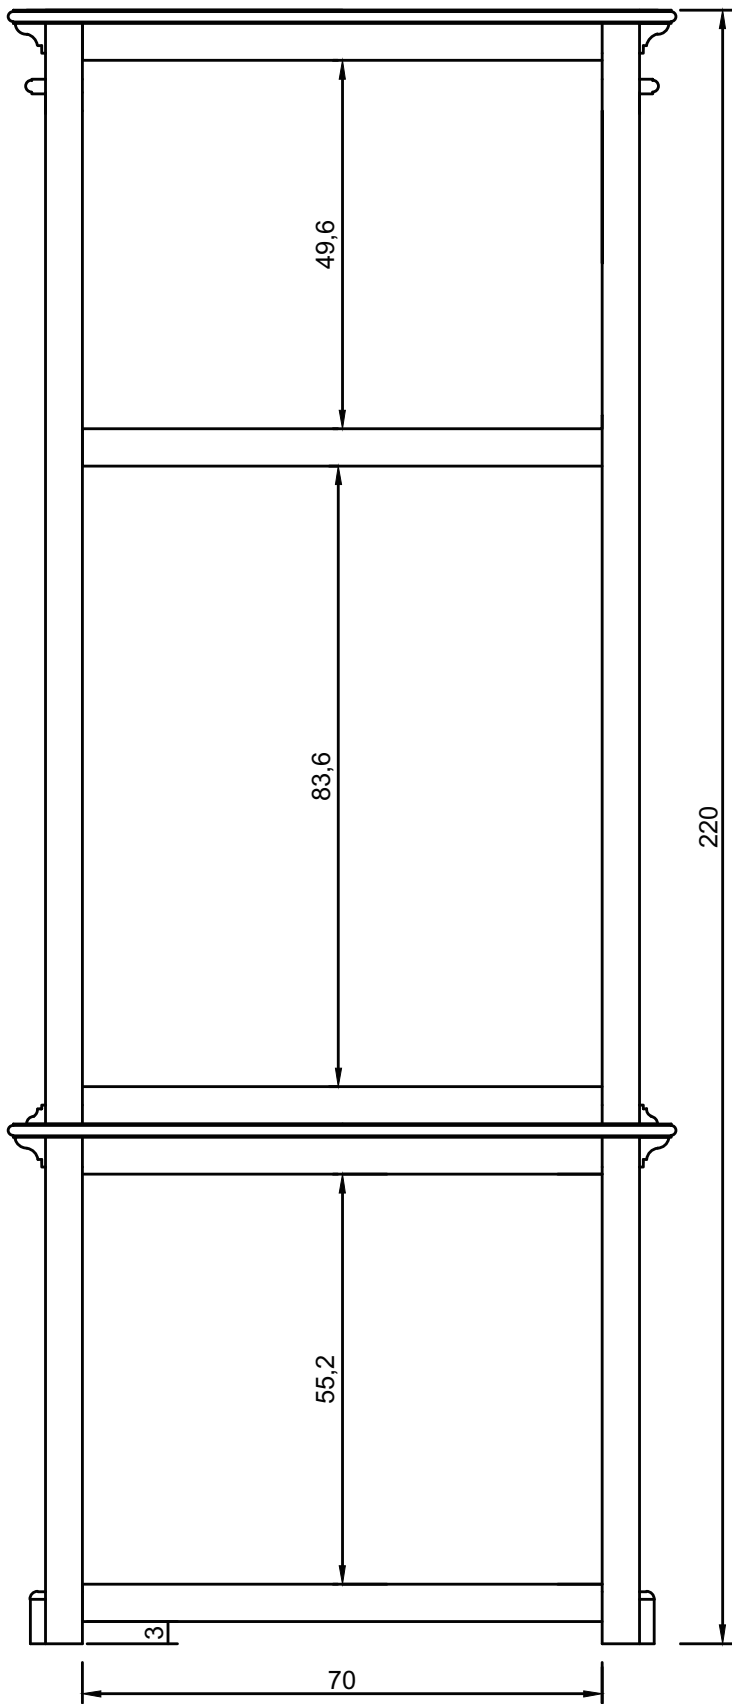

Technical Drawing

CA612

Halifax Single - Bay Hutch Unit

220cm x 90cm x 40cm

NOVA 3070

PERSPECTIVE

FRONT VIEW

OPEN VIEW

BACK VIEW

SIDE VIEW

BOTTOM VIEW

DOOR DETAIL