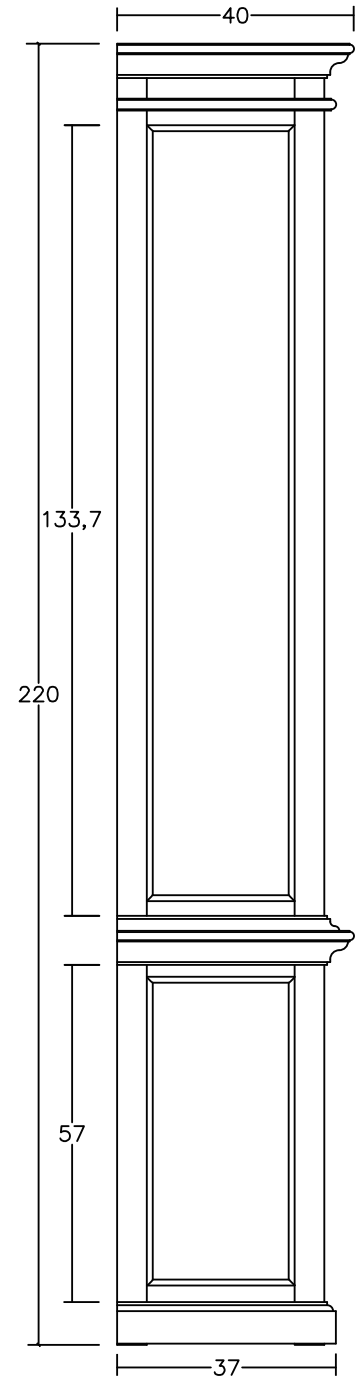

Technical Drawing

CA614 | Halifax Triple - Bay Hutch Unit
220cm x 240cm x 40cm

NOVA SOLO

PERSPECTIVE

FRONT VIEW

FRONT OPEN VIEW

BACK VIEW

SIDE VIEW