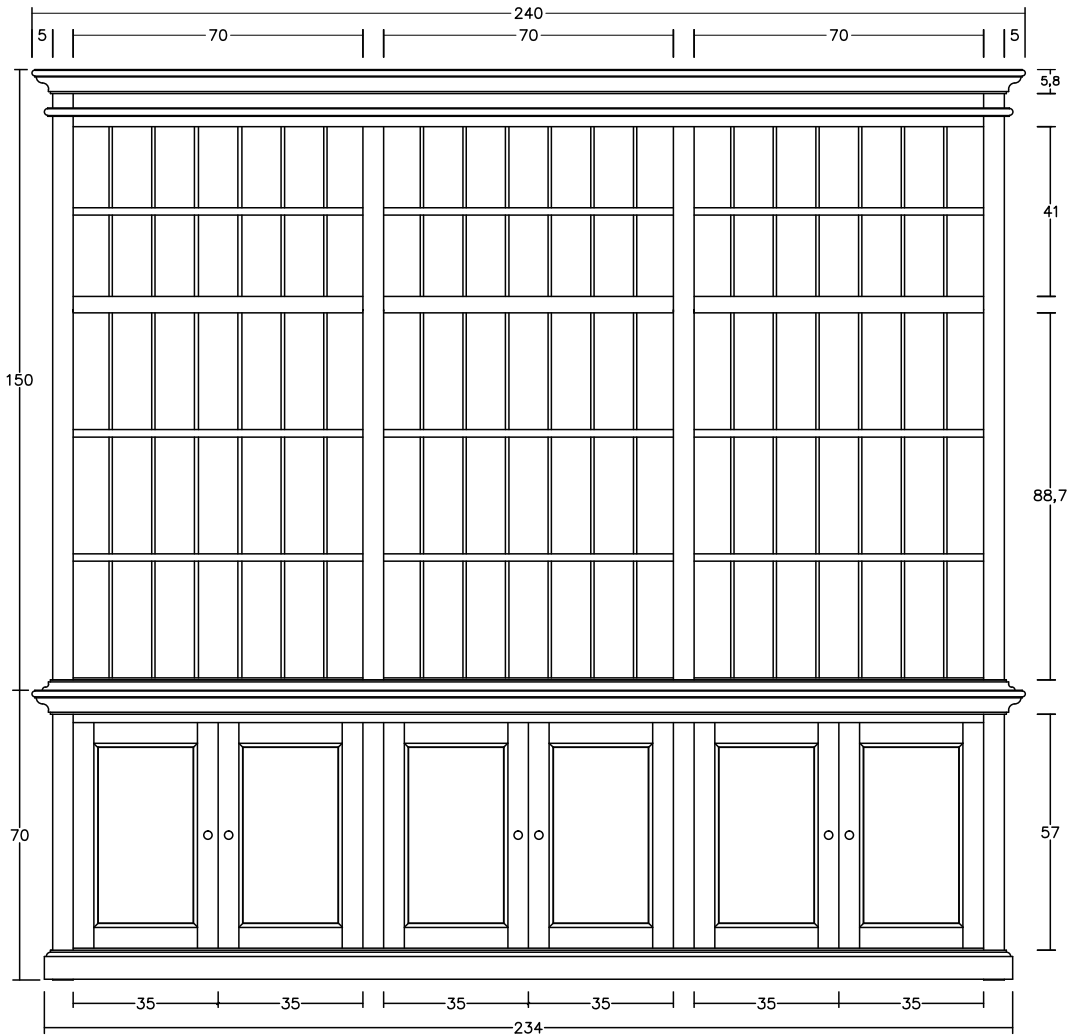

Technical Drawing

CA614 | Halifax Triple - Bay Hutch Unit
220cm x 240cm x 40cm

NOVA SOLO

PERSPECTIVE

FRONT VIEW

FRONT OPEN VIEW

BACK VIEW

SIDE VIEW