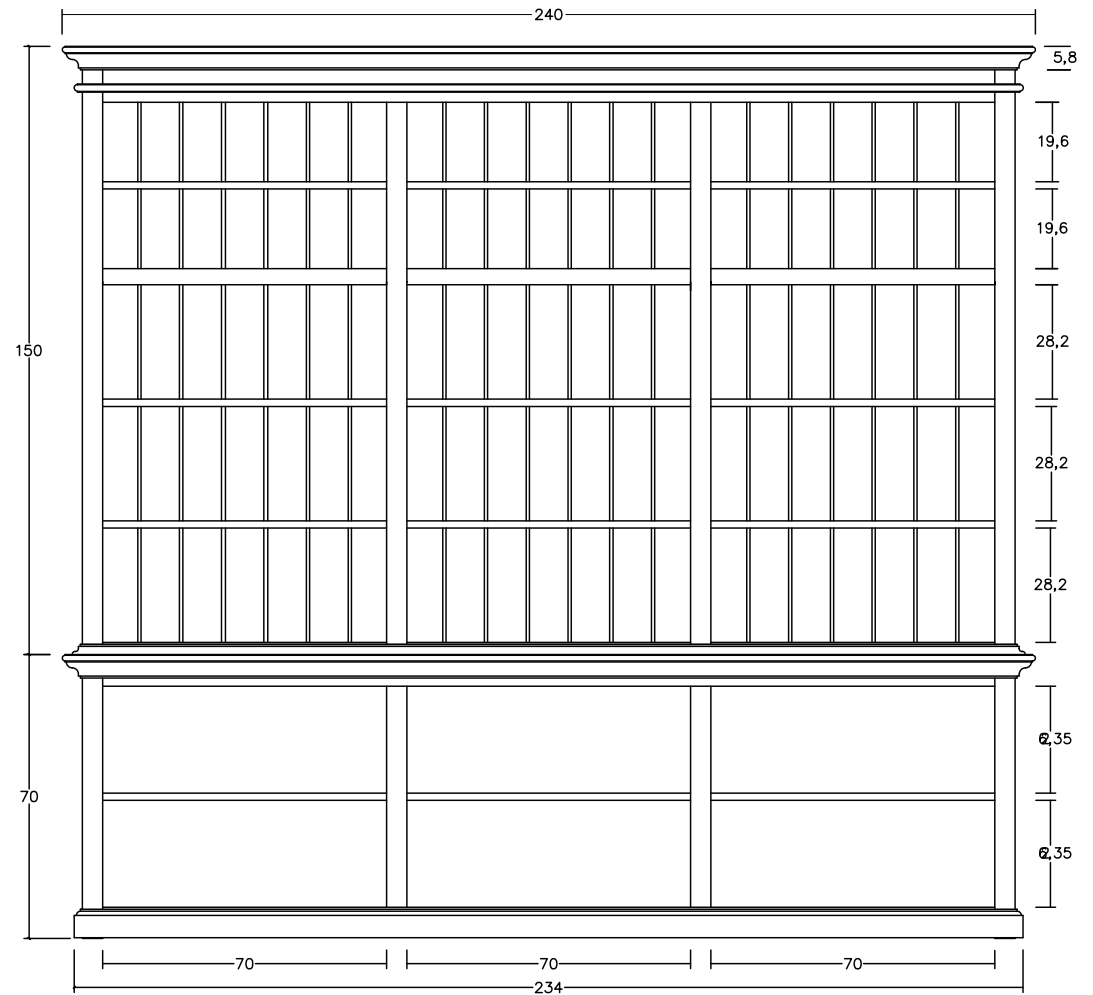

Technical Drawing

CA614 | Halifax Triple - Bay Hutch Unit
220cm x 240cm x 40cm

NOVA SOLO

PERSPECTIVE

FRONT VIEW

FRONT OPEN VIEW

BACK VIEW

SIDE VIEW