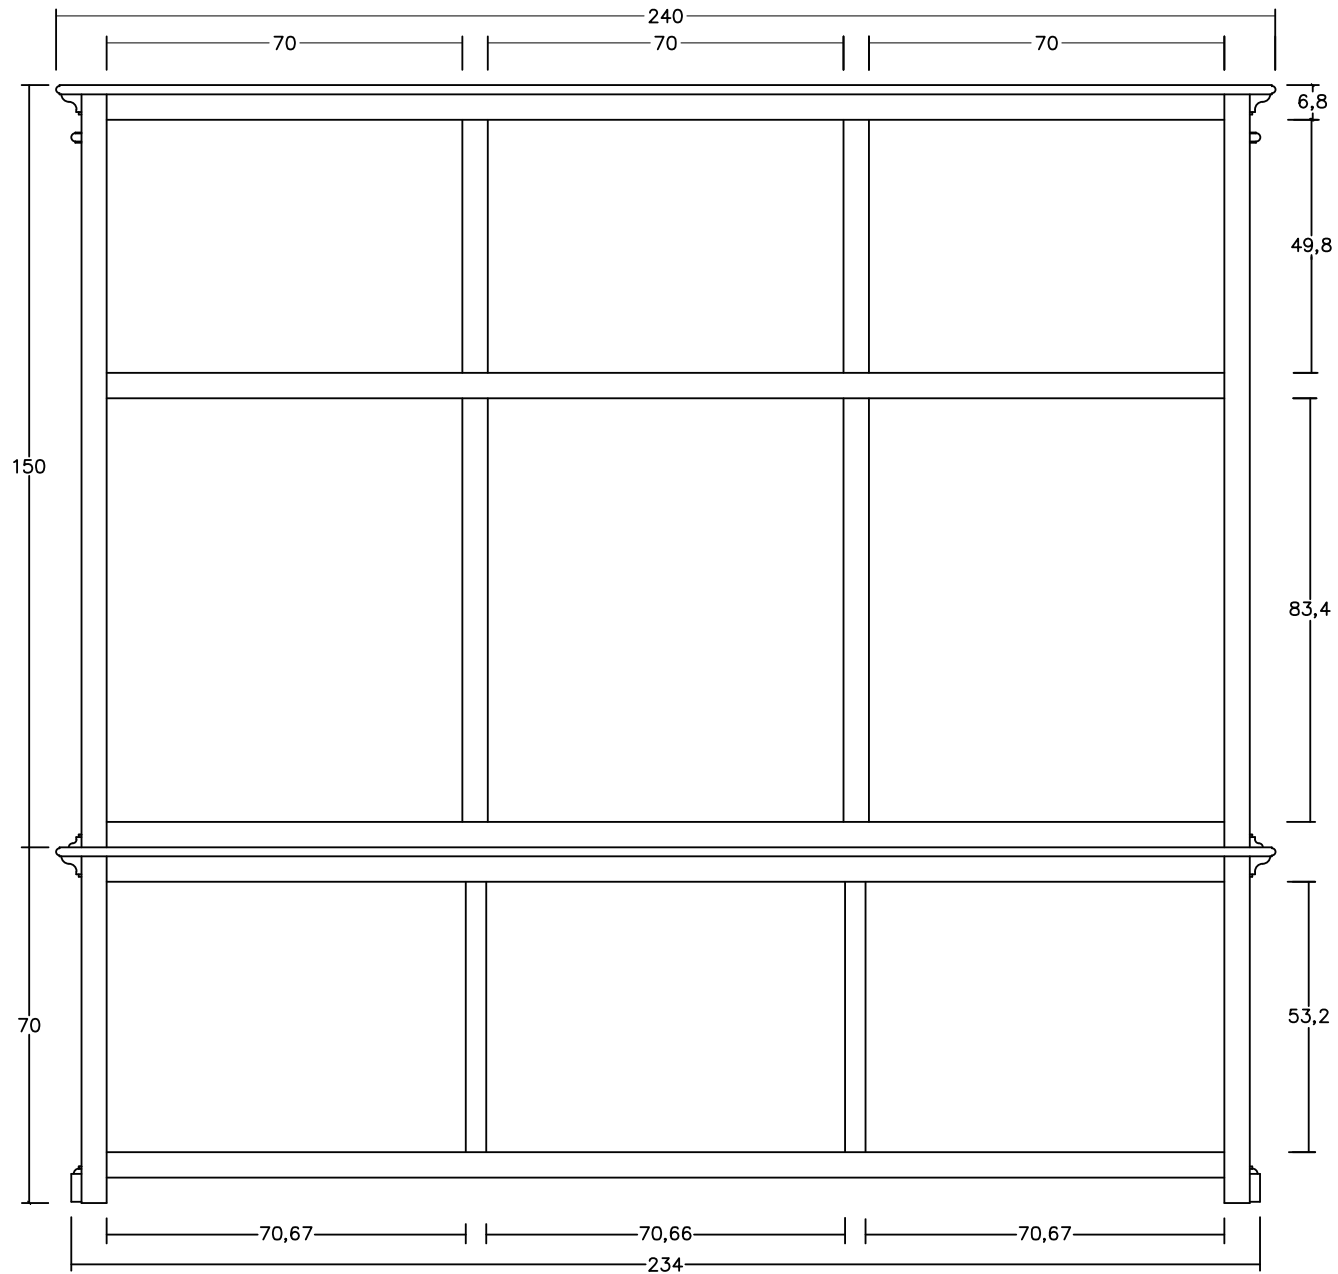

Technical Drawing

CA614 | Halifax Triple - Bay Hutch Unit
220cm x 240cm x 40cm

NOVA SOLO

PERSPECTIVE

FRONT VIEW

FRONT OPEN VIEW

BACK VIEW

SIDE VIEW