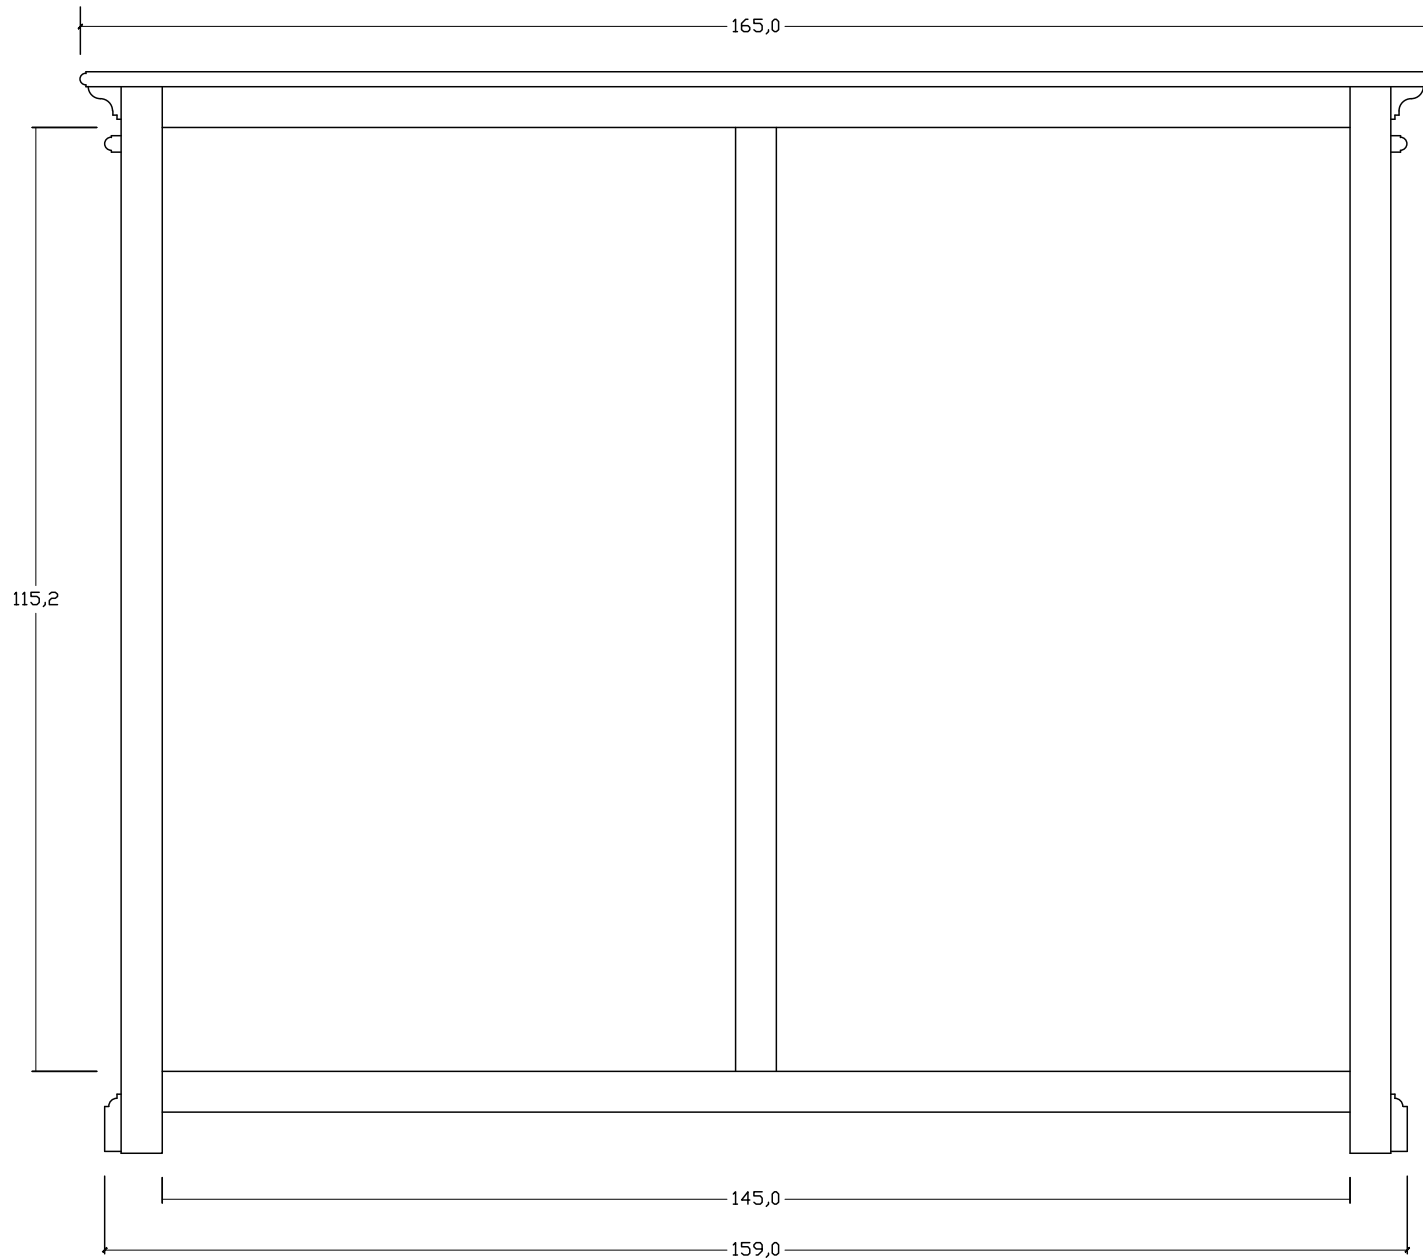

Technical Drawing

CA615 | Halifax 2 Level Pantry

132cm x 165cm x 40cm

NOVA SOLO

PERSPECTIVE

FRONT VIEW

SIDE VIEW

FRONT VIEW

DETAIL SECTION 1

BACK VIEW

DETAIL SECTION 2