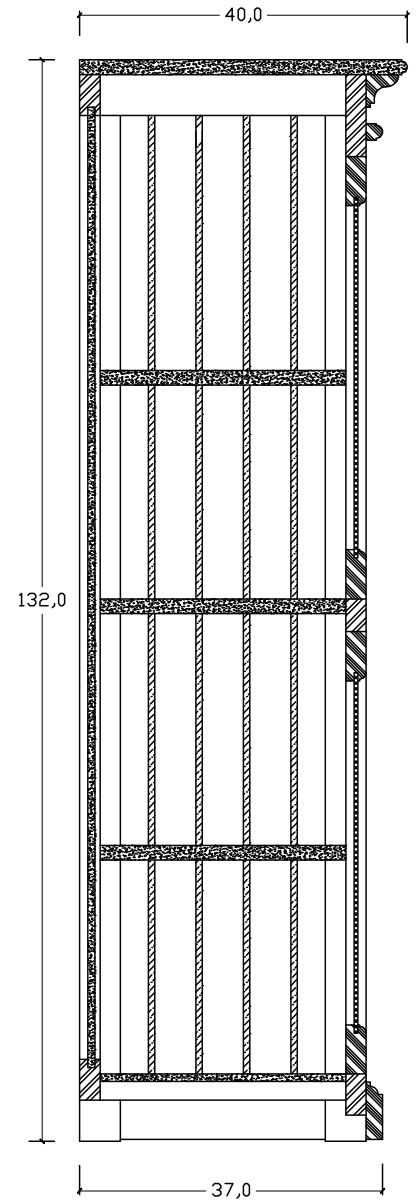

Technical Drawing

CA615 | Halifax 2 Level Pantry

132cm x 165cm x 40cm

NOVA SOLO

PERSPECTIVE

FRONT VIEW

SIDE VIEW

FRONT VIEW

DETAIL SECTION 1

BACK VIEW

DETAIL SECTION 2