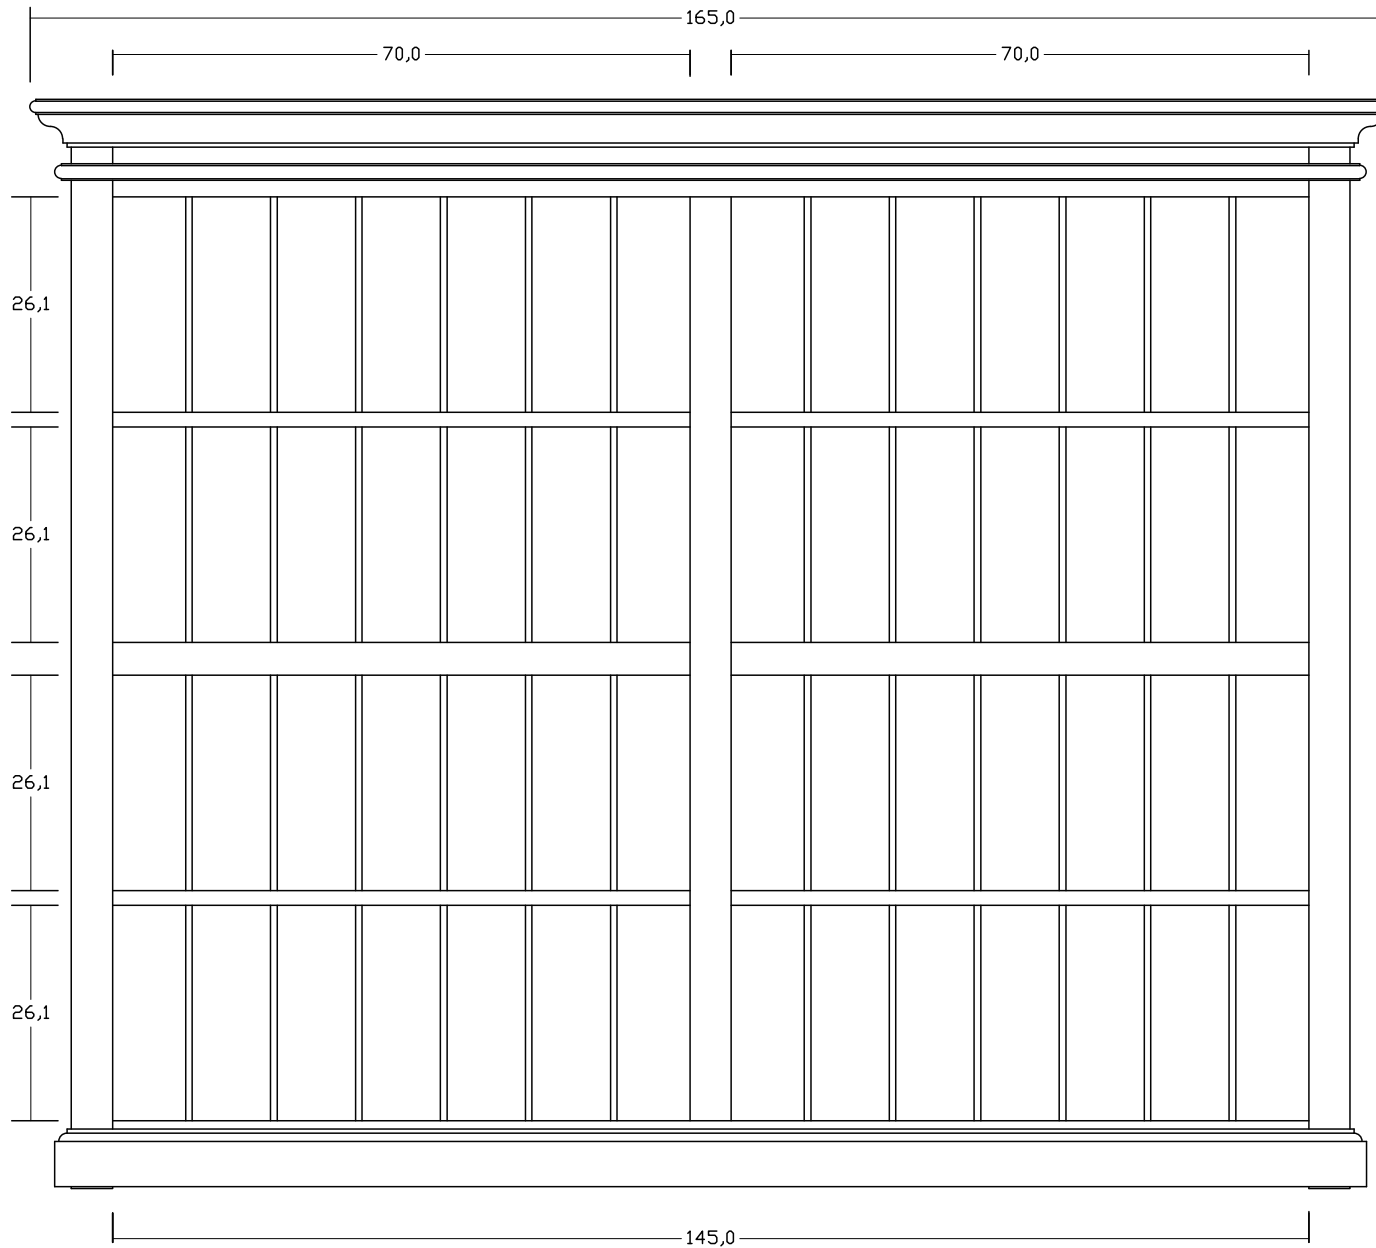

Technical Drawing

CA615 | Halifax 2 Level Pantry

132cm x 165cm x 40cm

NOVA SOLO

PERSPECTIVE

FRONT VIEW

SIDE VIEW

FRONT VIEW

DETAIL SECTION 1

BACK VIEW

DETAIL SECTION 2