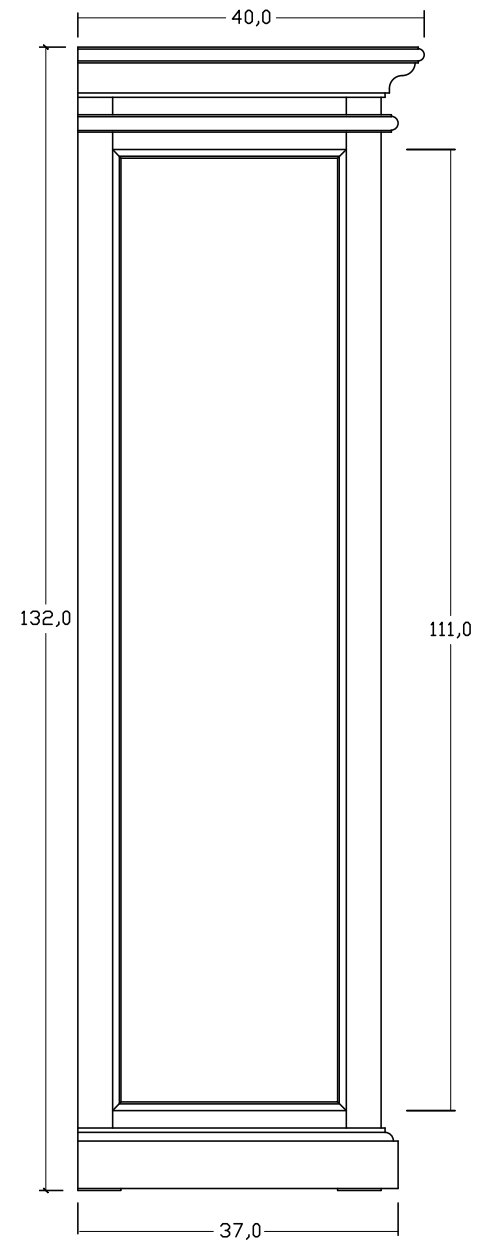

Technical Drawing

CA615 | Halifax 2 Level Pantry

132cm x 165cm x 40cm

NOVA SOLO

PERSPECTIVE

FRONT VIEW

SIDE VIEW

FRONT VIEW

DETAIL SECTION 1

BACK VIEW

DETAIL SECTION 2