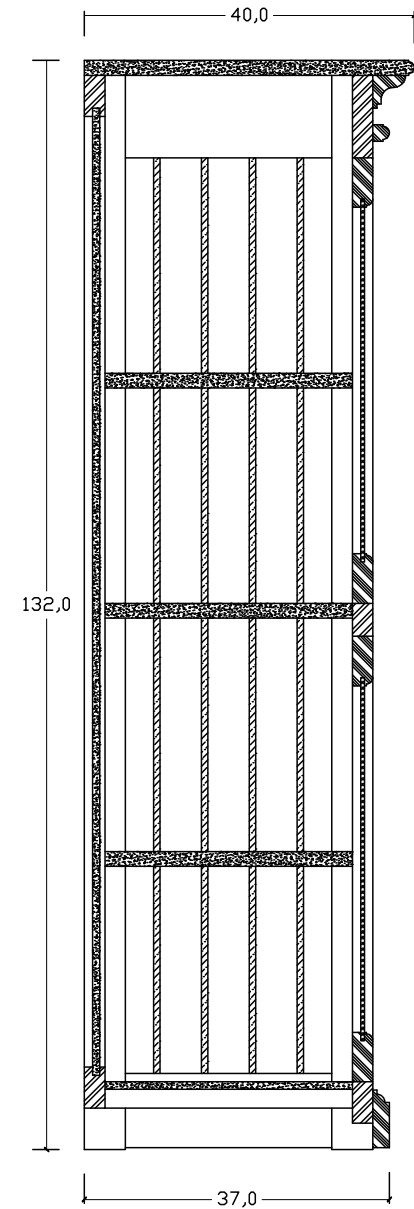

Technical Drawing

CA615 | Halifax 2 Level Pantry

132cm x 165cm x 40cm

NOVA SOLO

PERSPECTIVE

FRONT VIEW

SIDE VIEW

FRONT VIEW

DETAIL SECTION 1

BACK VIEW

DETAIL SECTION 2