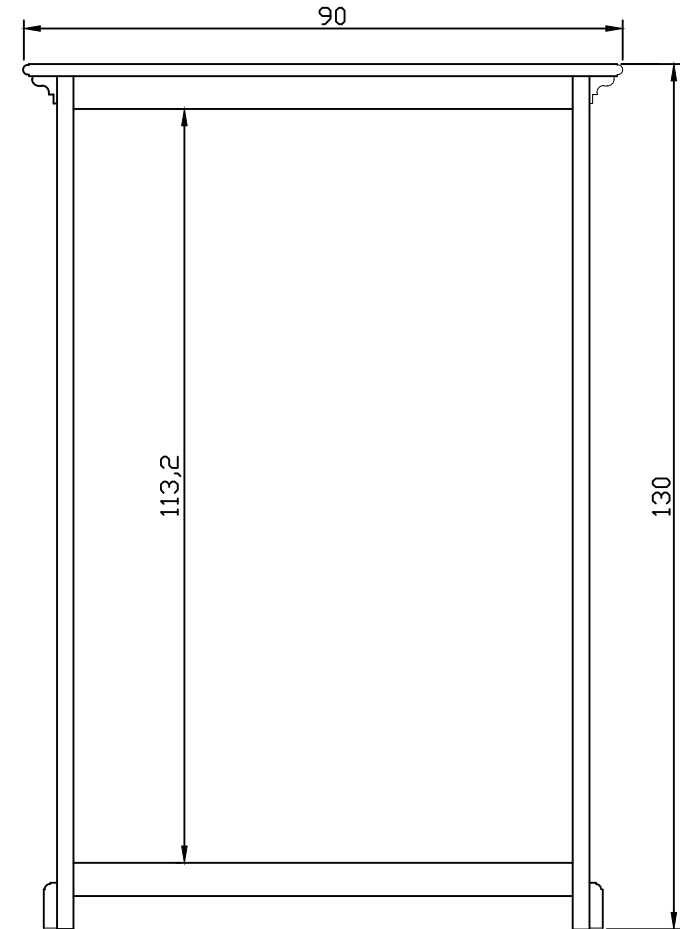

Technical Drawing

CA616 | Halifax Chest of Drawers
130cm x 90cm x 50cm

NOVA
SOLO

PERSPECTIVE

TOP VIEW

DETAIL DRAWER

FRONT VIEW

SIDE VIEW

BACK VIEW