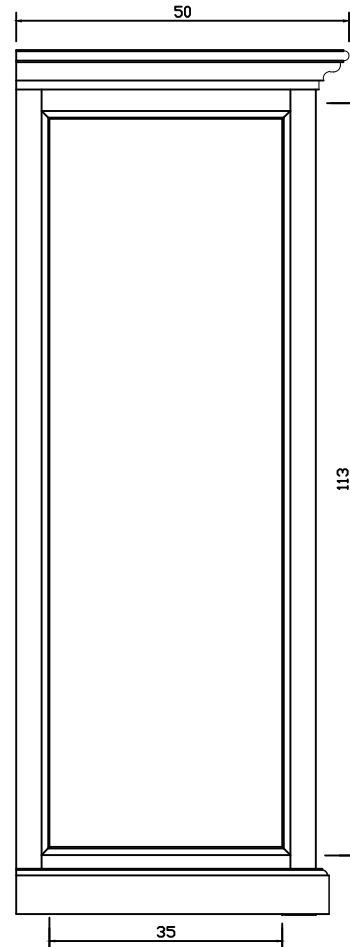

Technical Drawing

CA616 | Halifax Chest of Drawers
130cm x 90cm x 50cm

NOVA
SOLO

PERSPECTIVE

TOP VIEW

DETAIL DRAWER

FRONT VIEW

SIDE VIEW

BACK VIEW