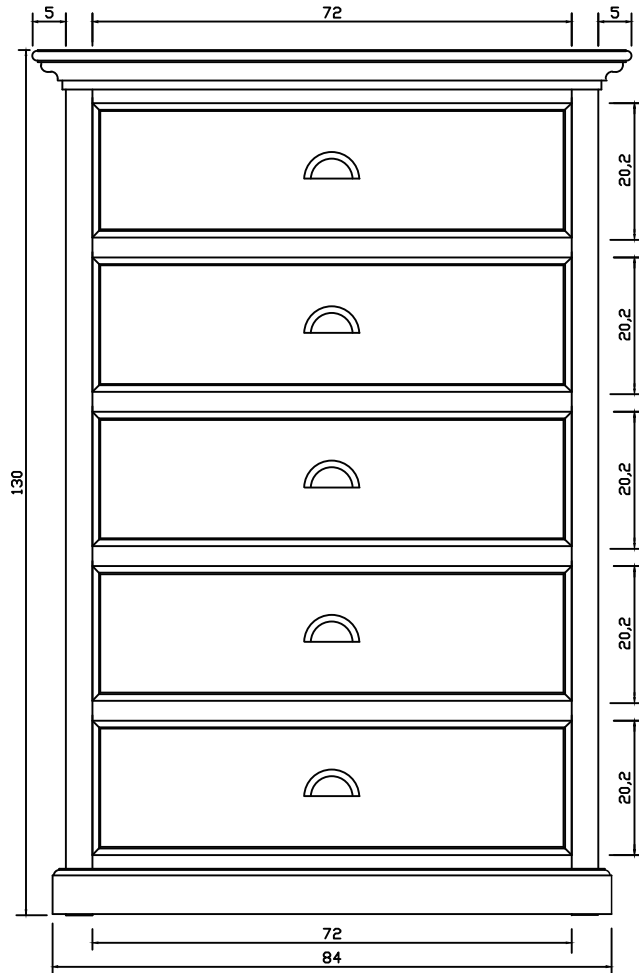

Technical Drawing

CA616 | Halifax Chest of Drawers
130cm x 90cm x 50cm

NOVA
SOLO

PERSPECTIVE

TOP VIEW

DETAIL DRAWER

FRONT VIEW

SIDE VIEW

BACK VIEW