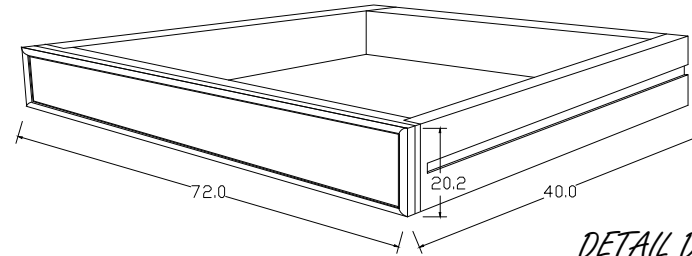

Technical Drawing

CA616 | Halifax Chest of Drawers
130cm x 90cm x 50cm

NOVA
SOLO

PERSPECTIVE

TOP VIEW

DETAIL DRAWER

FRONT VIEW

SIDE VIEW