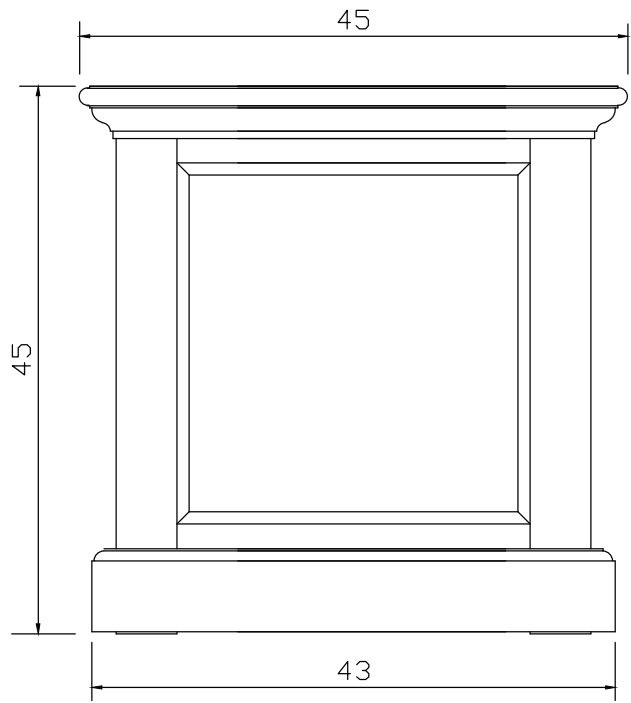

Technical Drawing

CA631 | Halifax Large ETU with 4 Drawers

45cm x 180cm x 45cm

NOVA SOLO

PERSPECTIVE

FRONT VIEW

TOP VIEW

BOTTOM VIEW

SIDE VIEW

DETAIL DRAWER

BACK VIEW