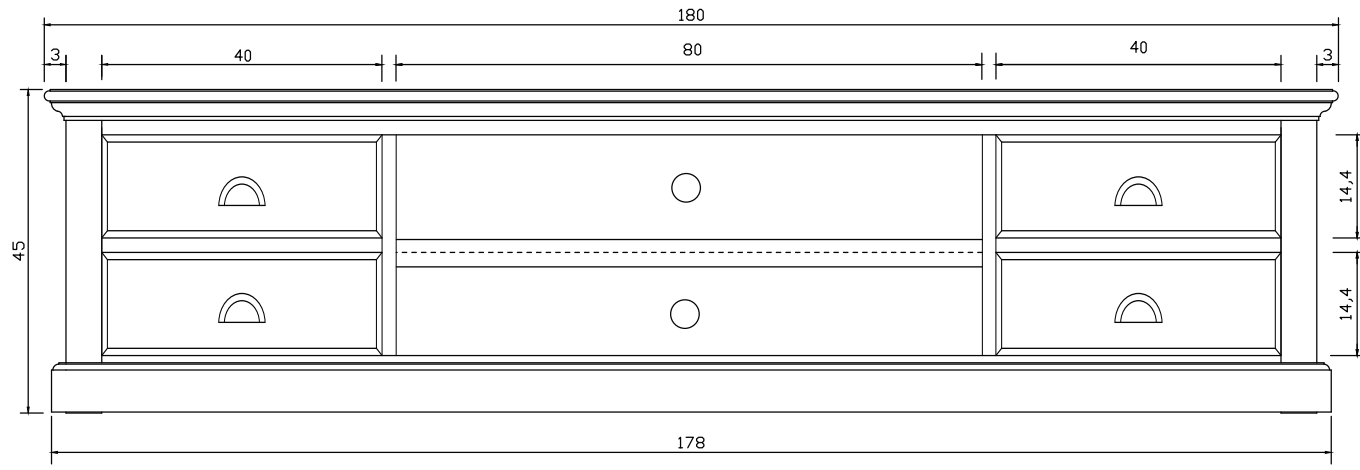

Technical Drawing

CA631 | Halifax Large ETU with 4 Drawers

45cm x 180cm x 45cm

NOVA SOLO

PERSPECTIVE

FRONT VIEW

TOP VIEW

BOTTOM VIEW

SIDE VIEW

DETAIL DRAWER

BACK VIEW