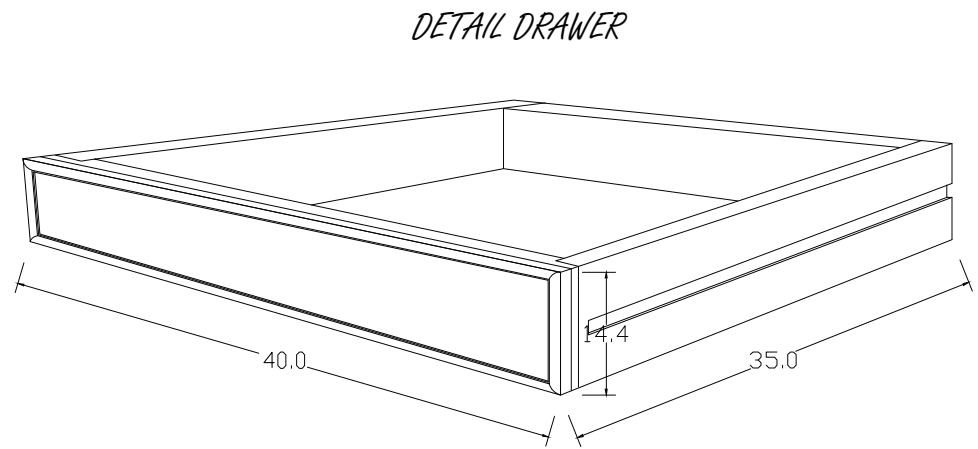

Technical Drawing

CA631 | Halifax Large ETU with 4 Drawers

45cm x 180cm x 45cm

NOVA SOLO

PERSPECTIVE

FRONT VIEW

TOP VIEW

BOTTOM VIEW

SIDE VIEW

DETAIL DRAWER

BACK VIEW