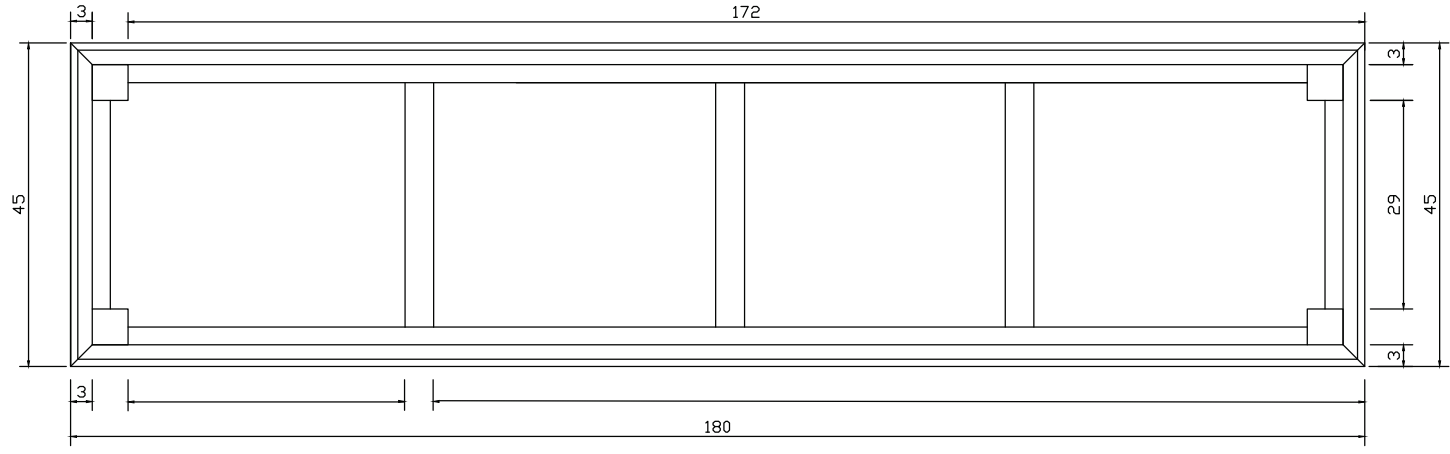

Technical Drawing

CA631 | Halifax Large ETU with 4 Drawers

45cm x 180cm x 45cm

NOVA SOLO

PERSPECTIVE

FRONT VIEW

TOP VIEW

BOTTOM VIEW

SIDE VIEW

DETAIL DRAWER

BACK VIEW