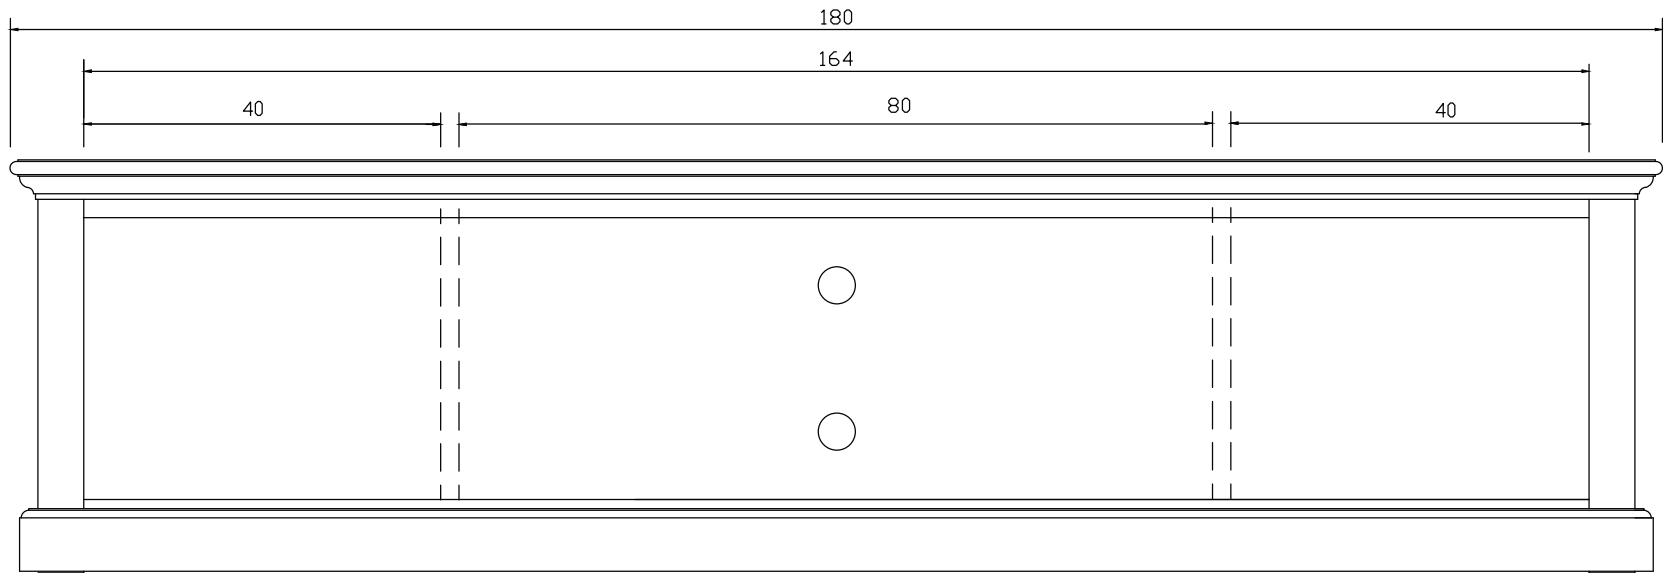

Technical Drawing

CA631 | Halifax Large ETU with 4 Drawers

45cm x 180cm x 45cm

NOVA SOLO

PERSPECTIVE

FRONT VIEW

TOP VIEW

BOTTOM VIEW

SIDE VIEW

DETAIL DRAWER

BACK VIEW