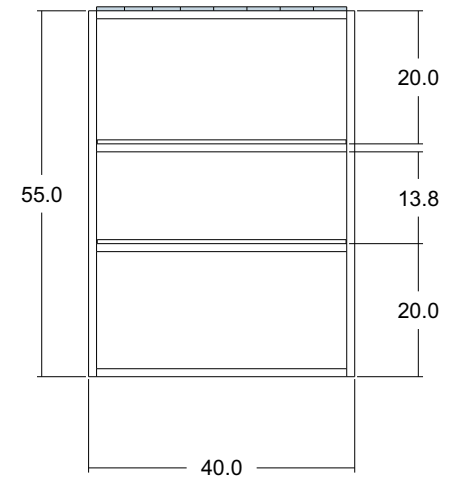

# Technical Drawing

CPP18002

Rustika TV Stand Open  
Shelving 112cm

Dimensions (cm)

Rustika  
TV Stand Open Shelving 112cm  
CPP18002

FRONT VIEW

SIDE VIEW