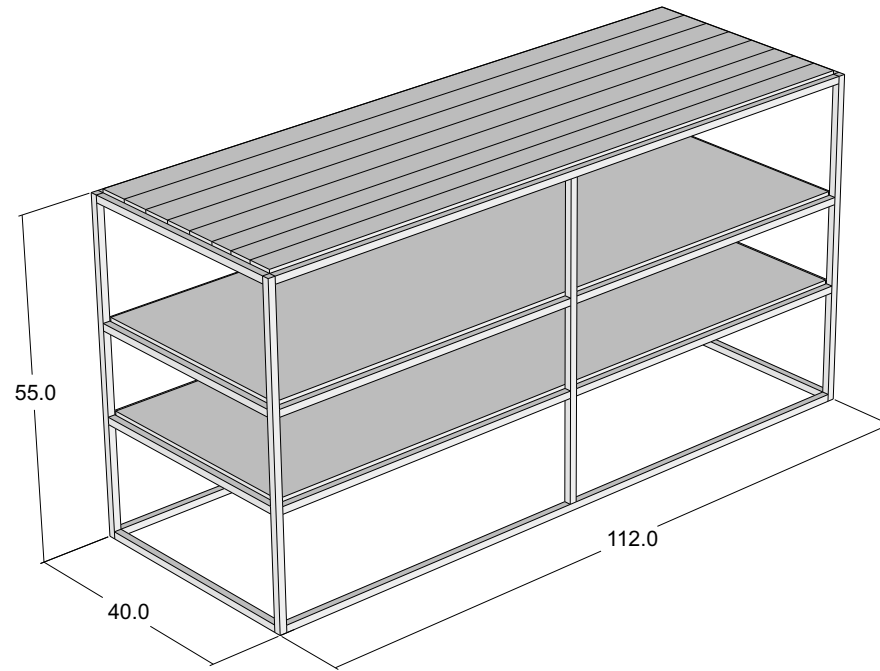

# Technical Drawing

CPP18002

Rustika TV Stand Open  
Shelving 112cm

Dimensions (cm)

Rustika  
TV Stand Open Shelving 112cm  
CPP18002

FRONT VIEW

SIDE VIEW