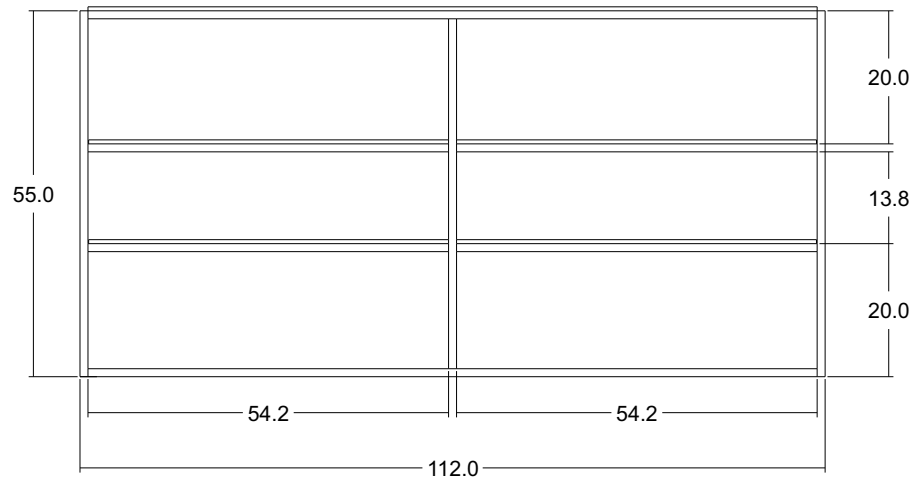

# Technical Drawing

CPP18002

Rustika TV Stand Open  
Shelving 112cm

Dimensions (cm)

Rustika  
TV Stand Open Shelving 112cm  
CPP18002

FRONT VIEW

SIDE VIEW