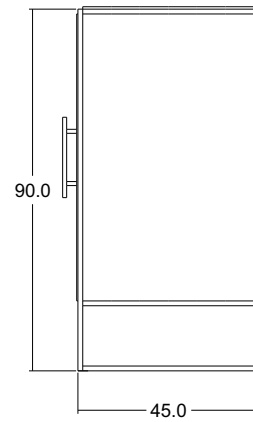

Technical Drawing

CPP19006

Rustika Sideboard 2 Doors
Open Shelving

FRONT VIEW

SIDE VIEW

OPEN VIEW