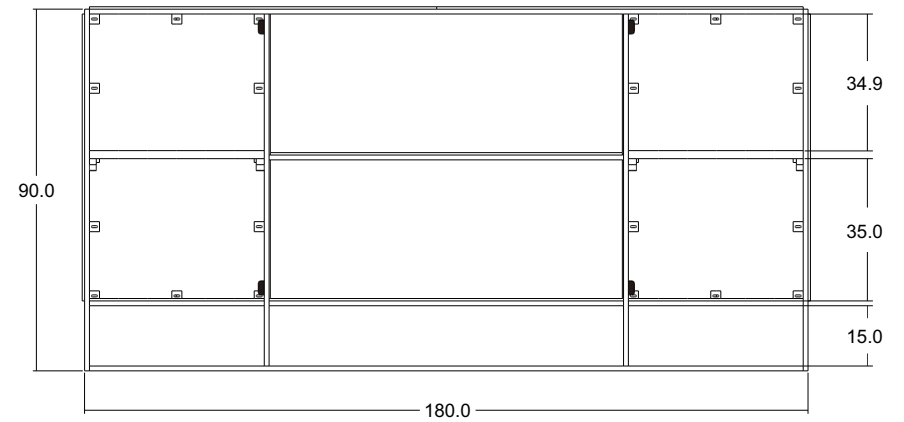

Technical Drawing

CPP19006

Rustika Sideboard 2 Doors
Open Shelving

FRONT VIEW

SIDE VIEW

OPEN VIEW