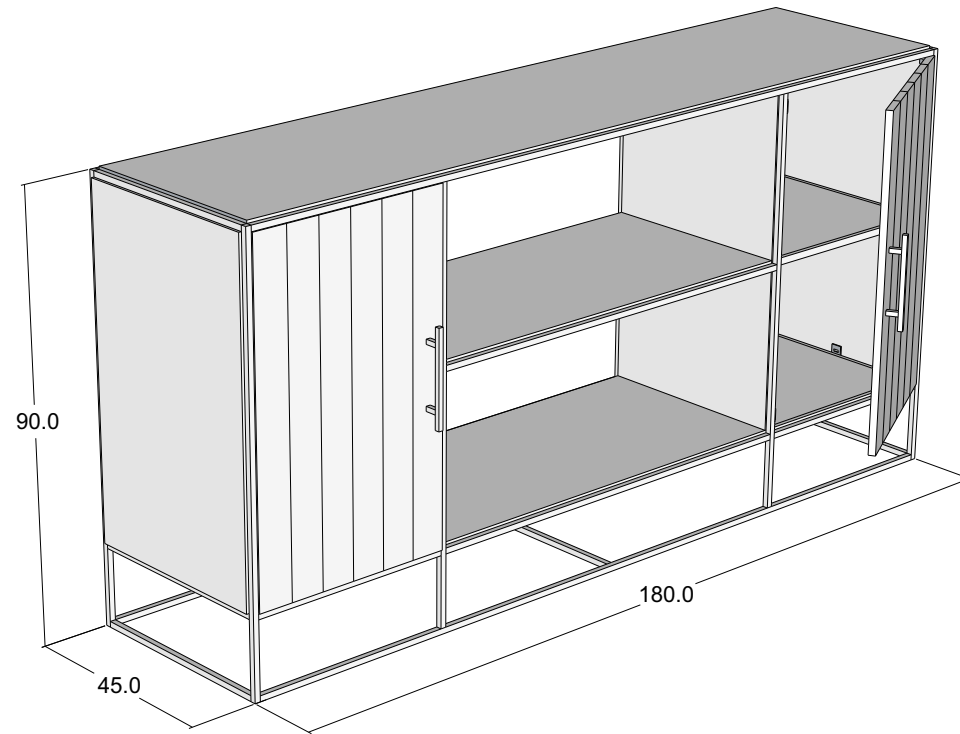

Technical Drawing

CPP19006

Rustika Sideboard 2 Doors
Open Shelving

FRONT VIEW

SIDE VIEW

OPEN VIEW