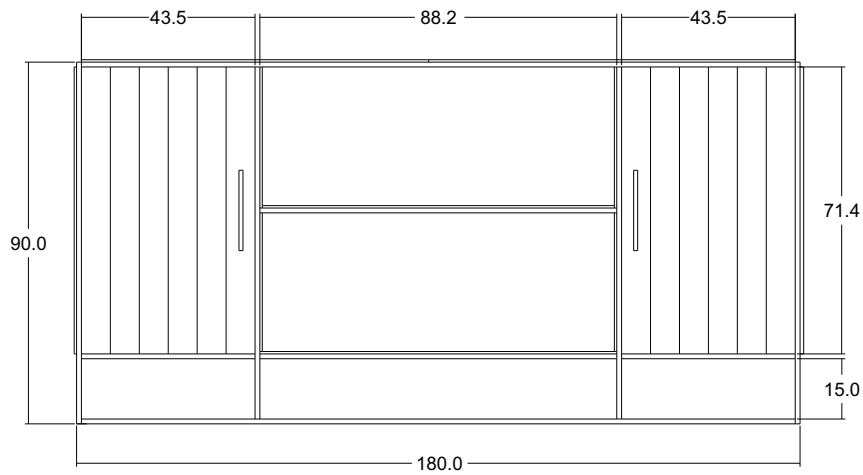

Technical Drawing

CPP19006

Rustika Sideboard 2 Doors
Open Shelving

FRONT VIEW

SIDE VIEW

OPEN VIEW