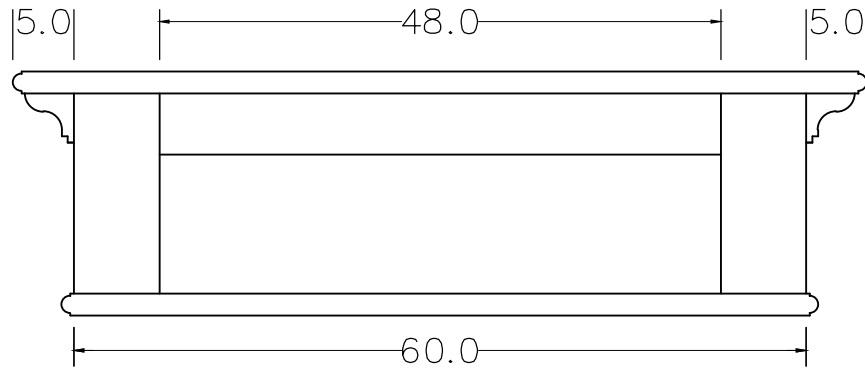

Technical Drawing

D160 | Halifax Four - Hook Coat

20cm x 70cm x 10cm

NOVA
SOLD

PERSPECTIVE

FRONT VIEW

SIDE VIEW

TOP VIEW

SECTION SIDE

BACK VIEW

DETAIL