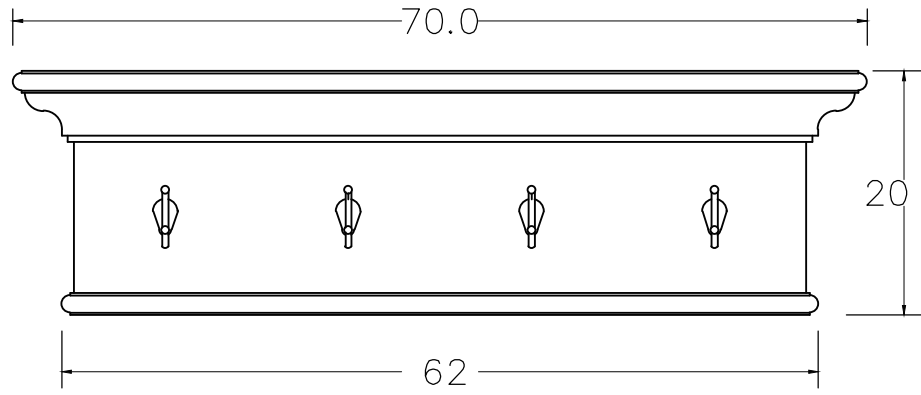

Technical Drawing

D160 | Halifax Four - Hook Coat

20cm x 70cm x 10cm

NOVA
SOLD

PERSPECTIVE

FRONT VIEW

SIDE VIEW

TOP VIEW

SECTION SIDE

BACK VIEW

DETAIL