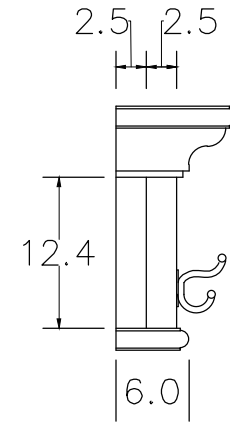

Technical Drawing

D160 | Halifax Four - Hook Coat

20cm x 70cm x 10cm

NOVA
SOLD

PERSPECTIVE

FRONT VIEW

SIDE VIEW

TOP VIEW

SECTION SIDE

BACK VIEW

DETAIL