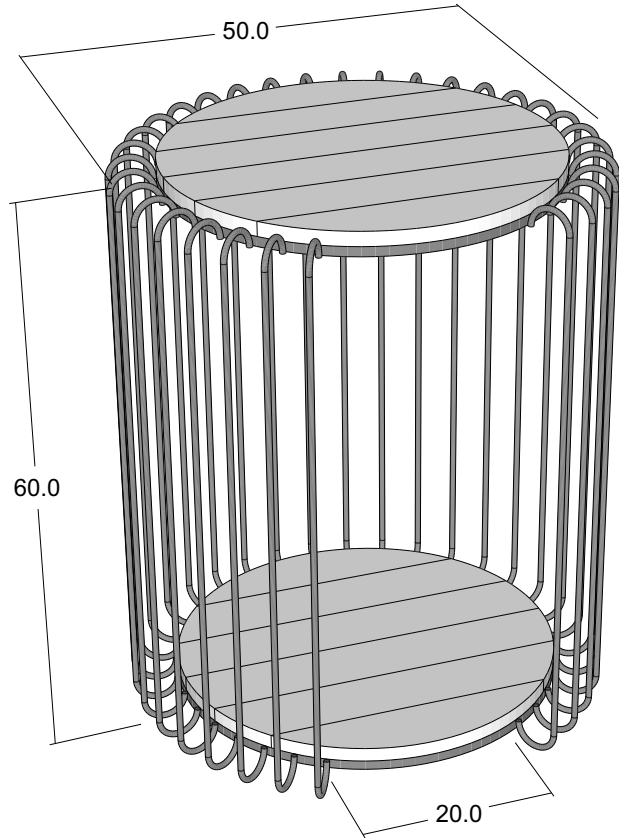

# Technical Drawing

IMV33002

Barca Round Side Table

NOVA NOVA

Dimensions (cm)

Barca  
Round Side Table  
IMV33002

TOP VIEW

FRONT VIEW

**NOVA** NOVA