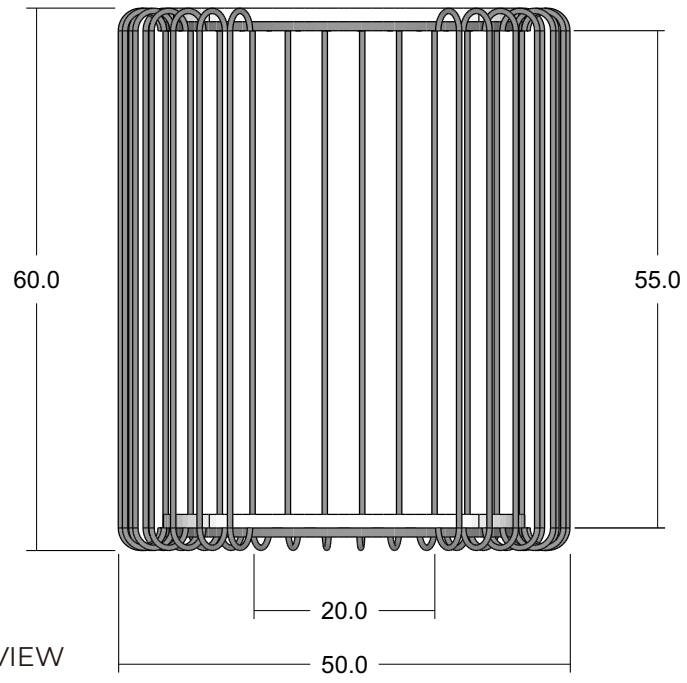

# Technical Drawing

IMV33002

Barca Round Side Table

NOVA NOVA

Dimensions (cm)

Barca  
Round Side Table  
IMV33002

TOP VIEW

FRONT VIEW