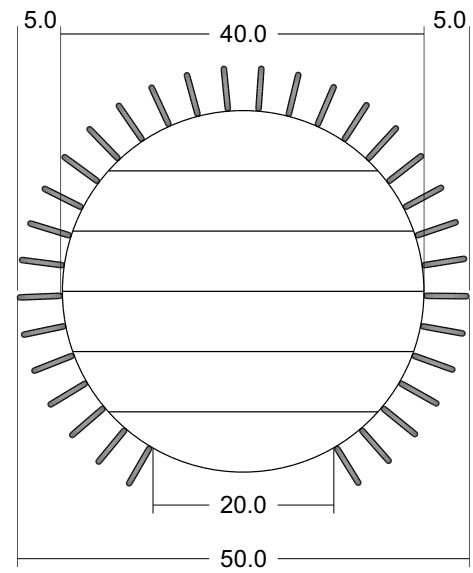

# Technical Drawing

IMV33002

Barca Round Side Table

NOVA NOVA

Dimensions (cm)

Barca  
Round Side Table  
IMV33002

TOP VIEW

FRONT VIEW