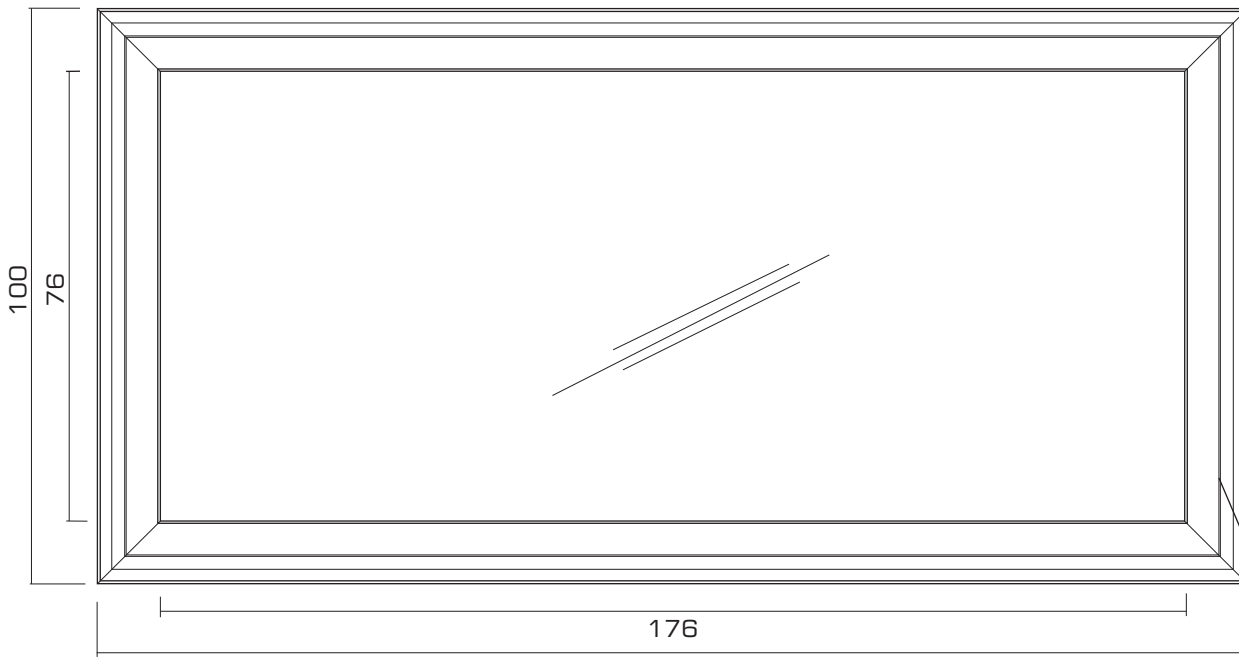

# Technical Drawing

P75

Halifax Grand Mirror

200cm x 100cm x 6,5cm

NOVA 3070

**PERPSECTIVE**

*BACK VIEW*

*FRONT VIEW*

*SIDE VIEW*

*TOP VIEW*