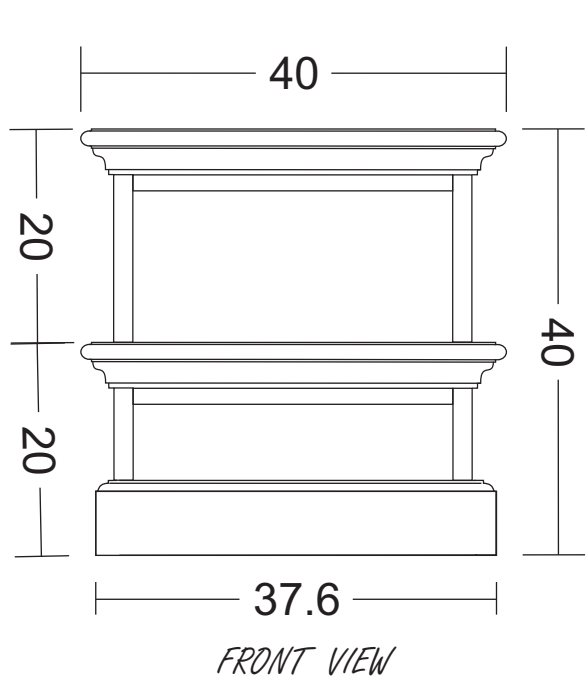

# Technical Drawing

S001 | Halifax Bed Step

40cm x 40cm x 38cm

NOVA 3010

**PERSPECTIVE**

*SIDE VIEW*