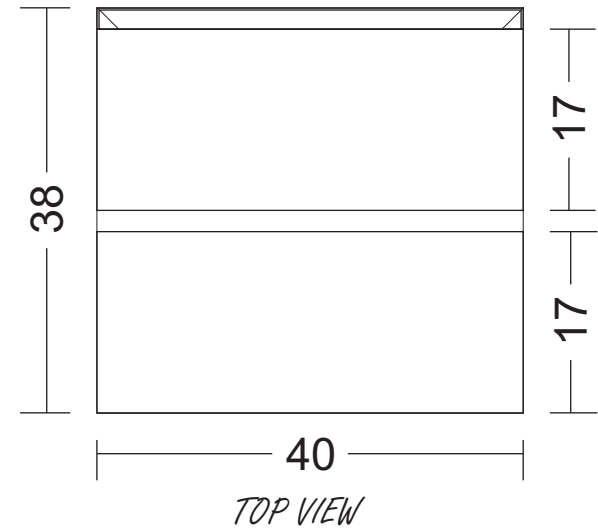

# Technical Drawing

S001 | Halifax Bed Step

40cm x 40cm x 38cm

NOVA 3010

**PERSPECTIVE**

*SIDE VIEW*