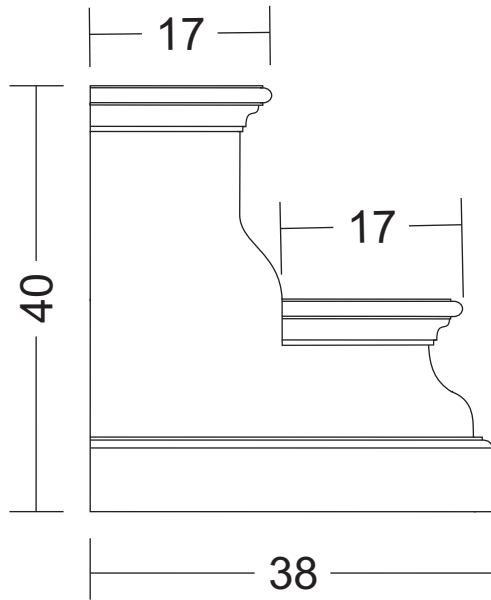

# Technical Drawing

S001 | Halifax Bed Step

40cm x 40cm x 38cm

NOVA 3010

**PERSPECTIVE**

*SIDE VIEW*