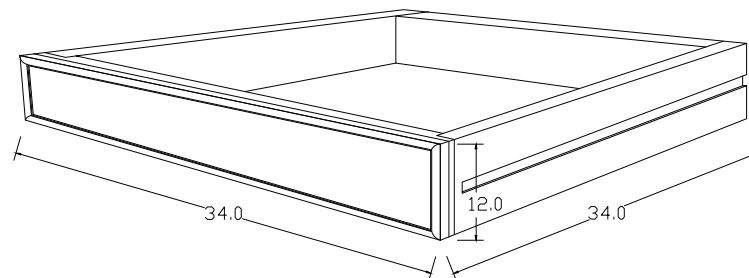

Technical Drawing

T757 | Halifax Bedside Table with Dividers

60cm x 45cm x 43cm

NOVA
SOLO

PERSPECTIVE

FRONT VIEW

SIDE VIEW

BACK VIEW

TOP VIEW

DESIGN DRAWER