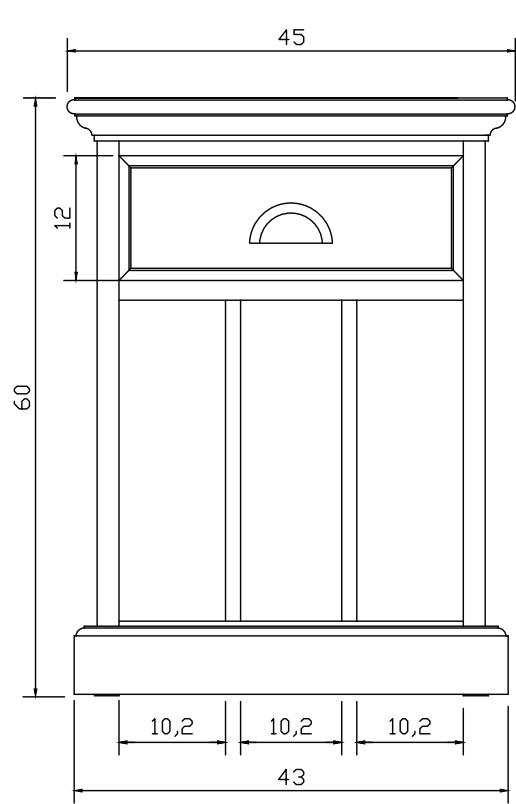

Technical Drawing

T757 | Halifax Bedside Table with Dividers

60cm x 45cm x 43cm

NOVA
SOLO

PERSPECTIVE

FRONT VIEW

SIDE VIEW

BACK VIEW

TOP VIEW

DESIGN DRAWER