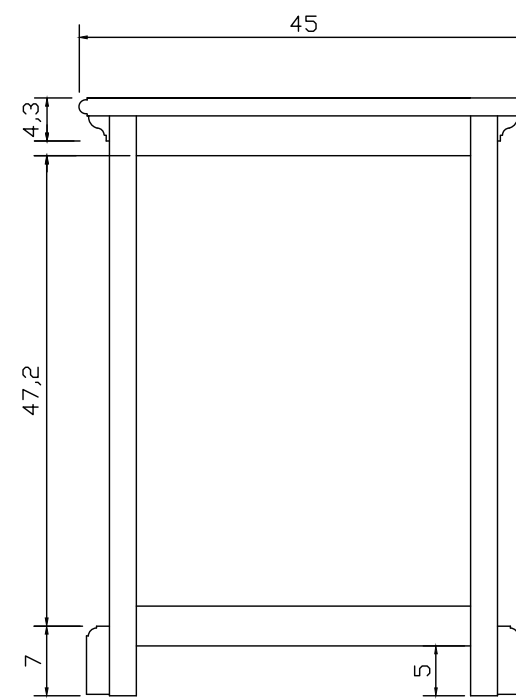

Technical Drawing

T757 | Halifax Bedside Table with Dividers

60cm x 45cm x 43cm

NOVA
SOLO

PERSPECTIVE

FRONT VIEW

SIDE VIEW

BACK VIEW

TOP VIEW

DESIGN DRAWER