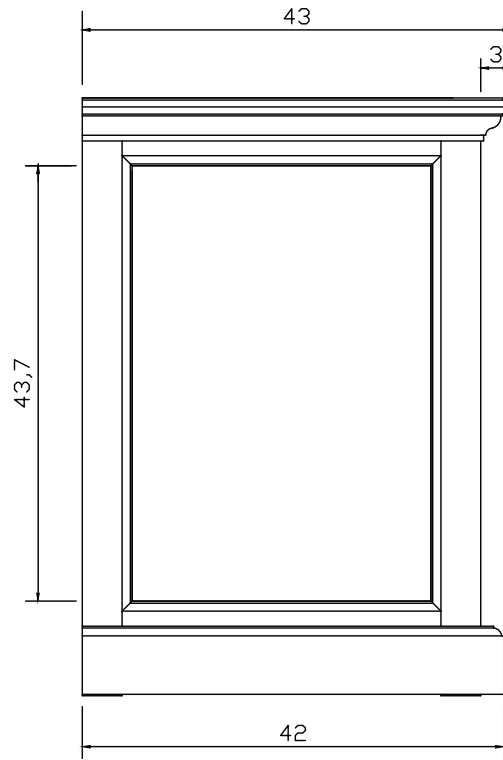

Technical Drawing

T757 | Halifax Bedside Table with Dividers

60cm x 45cm x 43cm

NOVA
SOLO

PERSPECTIVE

FRONT VIEW

SIDE VIEW

BACK VIEW

TOP VIEW

DESIGN DRAWER