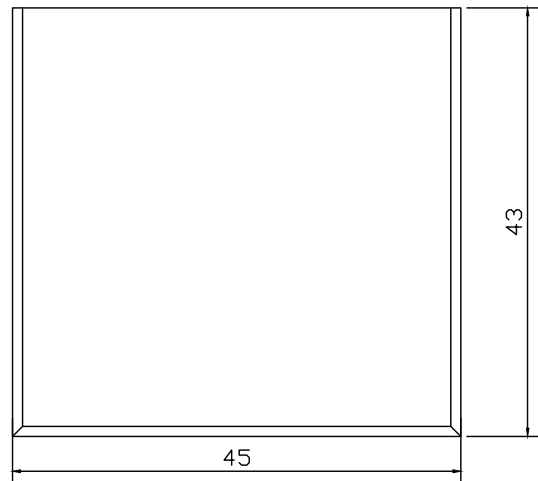

Technical Drawing

T757 | Halifax Bedside Table with Dividers

60cm x 45cm x 43cm

NOVA
SOLO

PERSPECTIVE

FRONT VIEW

SIDE VIEW

BACK VIEW

TOP VIEW

DESIGN DRAWER