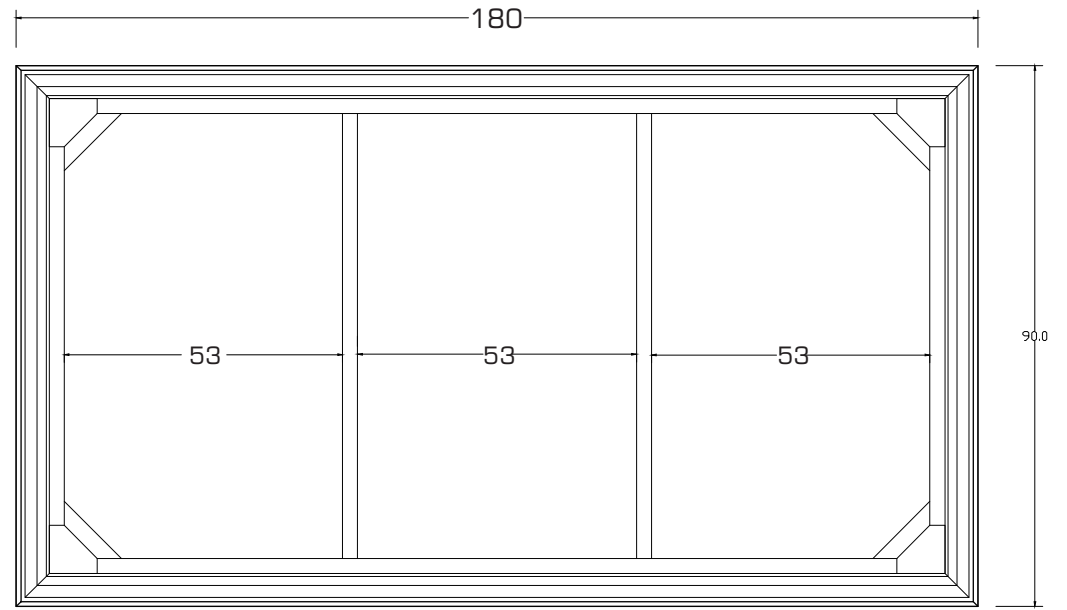

# Technical Drawing

T759-180 | Halifax Dining Table

76cm x 180cm x 90cm

NOVA SOLO

**PERSPECTIVE**

*TOP VIEW*

*BACK VIEW*

*FRONT VIEW*

*SIDE VIEW*