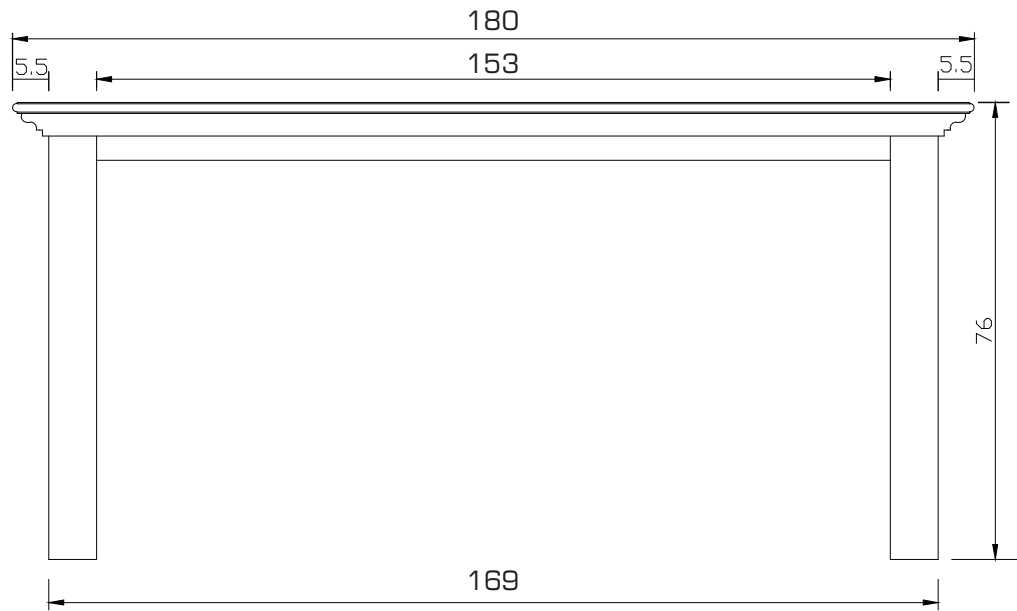

# Technical Drawing

T759-180 | Halifax Dining Table

76cm x 180cm x 90cm

NOVA SOLO

**PERSPECTIVE**

*TOP VIEW*

*BACK VIEW*

*FRONT VIEW*

*SIDE VIEW*