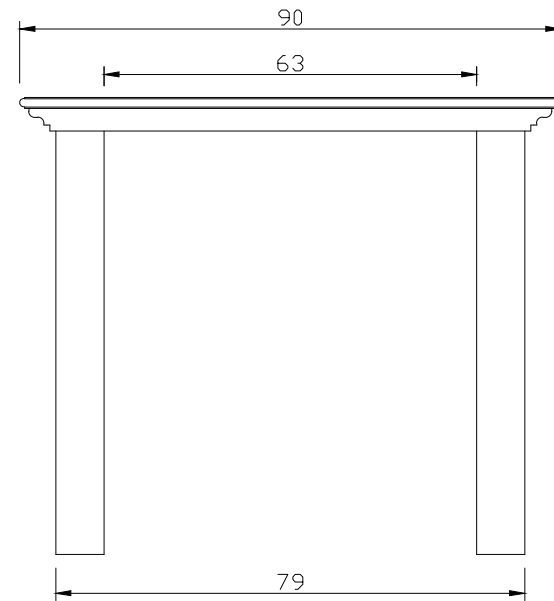

# Technical Drawing

T759-180 | Halifax Dining Table

76cm x 180cm x 90cm

NOVA SOLO

**PERSPECTIVE**

*TOP VIEW*

*BACK VIEW*

*FRONT VIEW*

*SIDE VIEW*