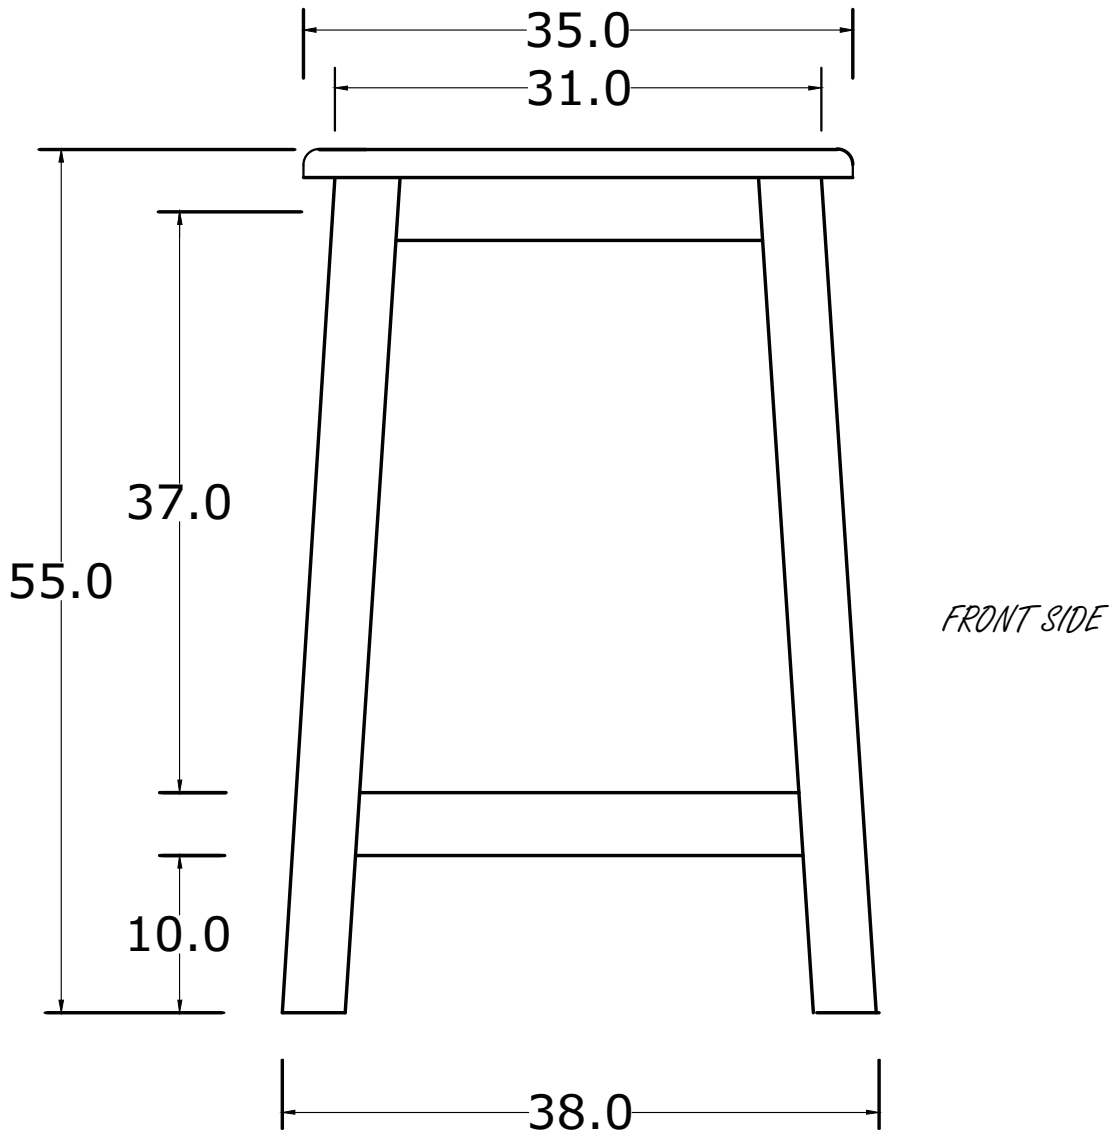

# Technical Drawing

T767

Halifax Kitchen Table with Stools

55cm x 38cm x 38cm

NOVA 3010

**PERSPECTIVE**

*FRONT & BACK VIEW*

*SIDE VIEW*

*TOP VIEW*

*DRAWER*