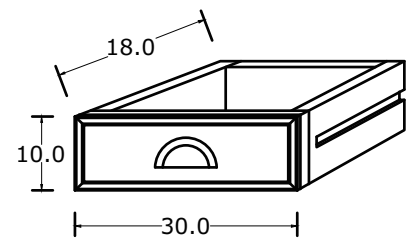

# Technical Drawing

T767

Halifax Kitchen Table with Stools

55cm x 38cm x 38cm

NOVA 3010

**PERSPECTIVE**

*FRONT & BACK VIEW*

*SIDE VIEW*

*TOP VIEW*

*DRAWER*