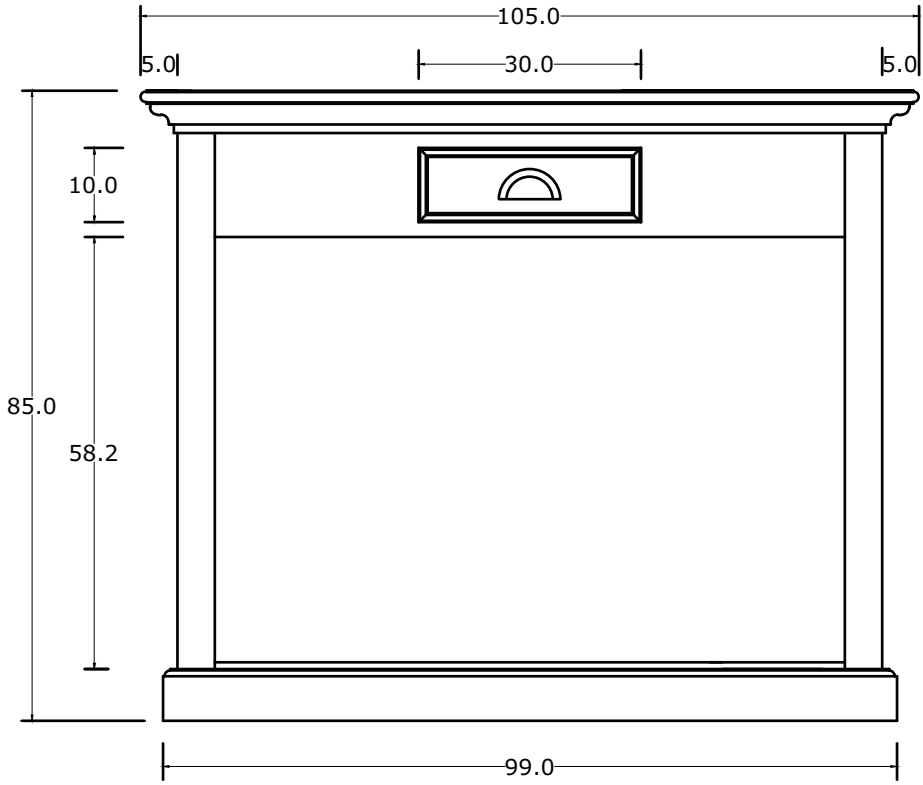

# Technical Drawing

T767

Halifax Kitchen Table with Stools

55cm x 38cm x 38cm

NOVA 3010

**PERSPECTIVE**

*FRONT & BACK VIEW*

*SIDE VIEW*

*TOP VIEW*

*DRAWER*