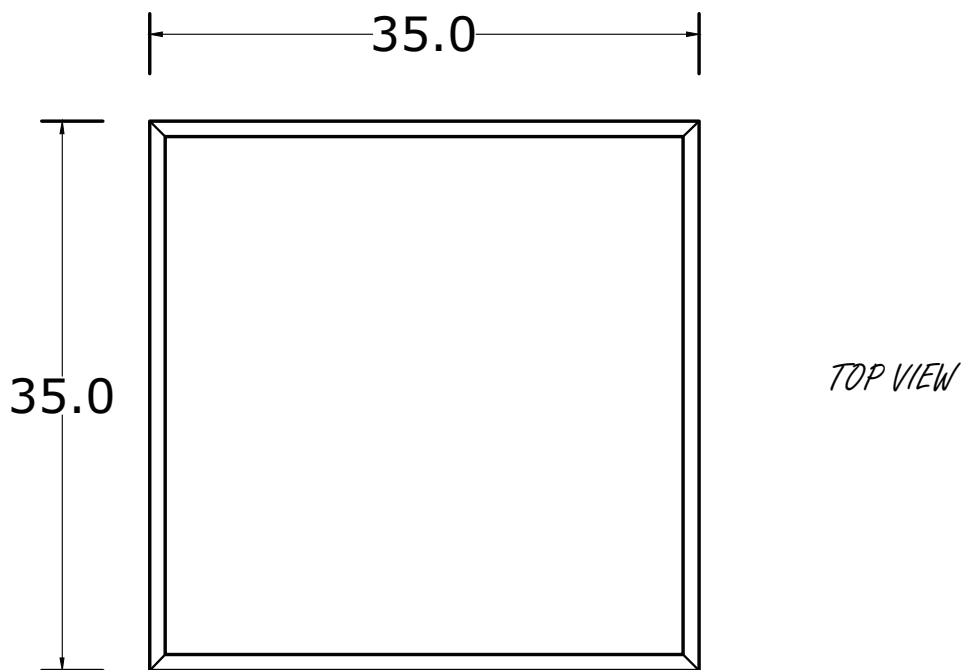

# Technical Drawing

T767

Halifax Kitchen Table with Stools

55cm x 38cm x 38cm

NOVA 3010

**PERSPECTIVE**

*FRONT & BACK VIEW*

*SIDE VIEW*

*TOP VIEW*

*DRAWER*