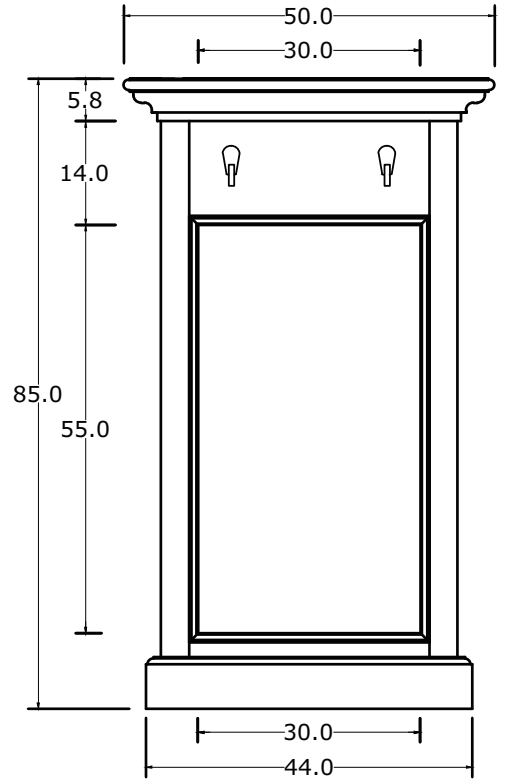

# Technical Drawing

T767

Halifax Kitchen Table with Stools

55cm x 38cm x 38cm

NOVA 3010

**PERSPECTIVE**

*FRONT & BACK VIEW*

*SIDE VIEW*

*TOP VIEW*

*DRAWER*