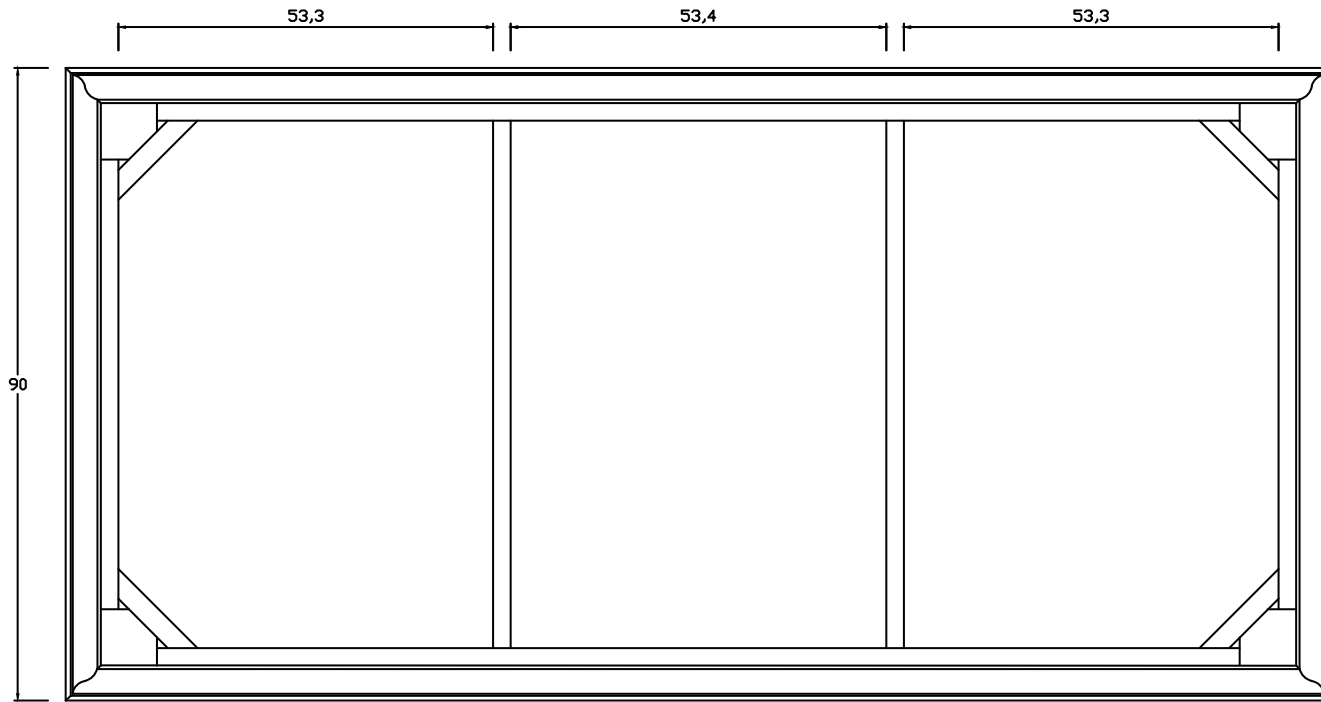

Technical Drawing

T777 | Provence 180 Dining Table

76cm x 180cm x 90cm

NOVA
SOLA

PERSPECTIVE

BACK VIEW

SIDE VIEW

LEG DETAIL