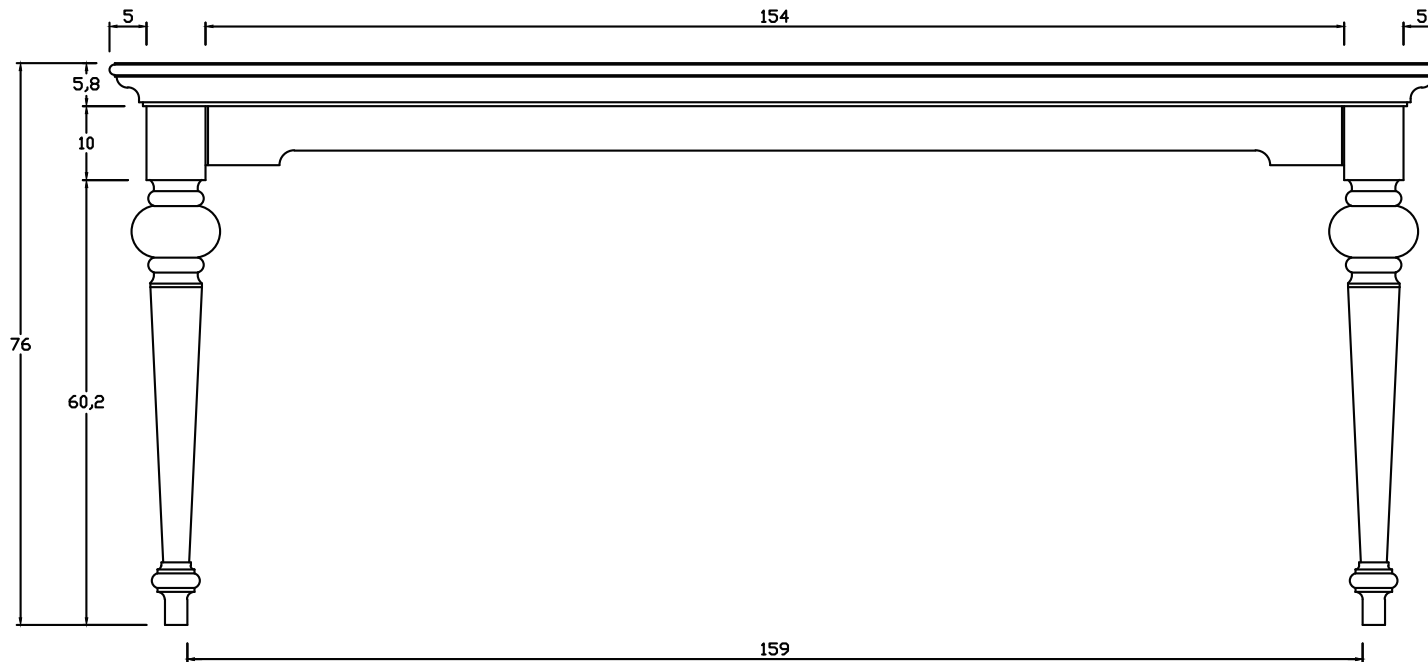

Technical Drawing

T777 | Provence 180 Dining Table

76cm x 180cm x 90cm

NOVA
SOLA

PERSPECTIVE

BACK VIEW

SIDE VIEW

LEG DETAIL