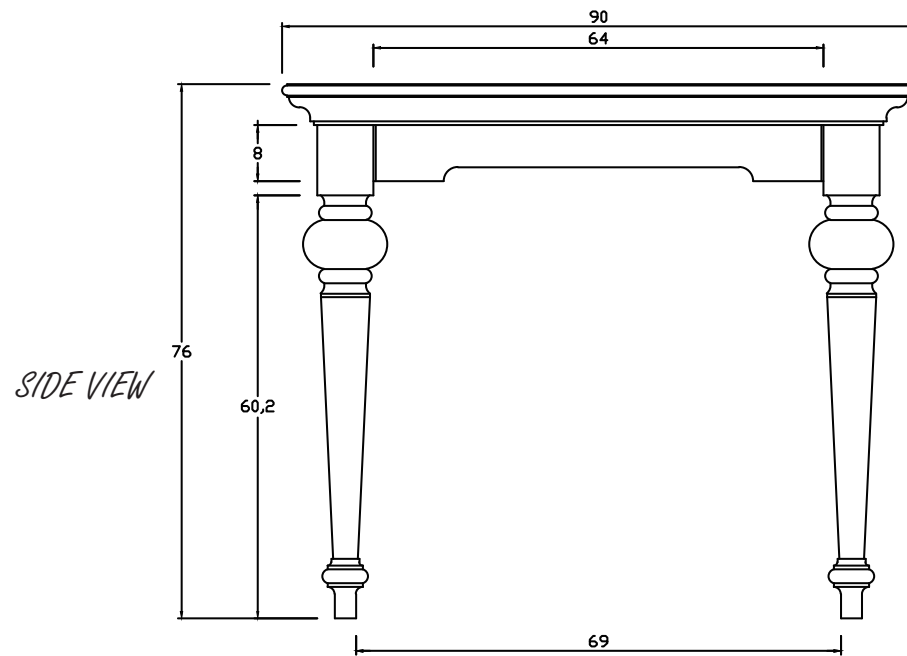

Technical Drawing

T777 | Provence 180 Dining Table

76cm x 180cm x 90cm

NOVA
SOLA

PERSPECTIVE

BACK VIEW

SIDE VIEW

LEG DETAIL