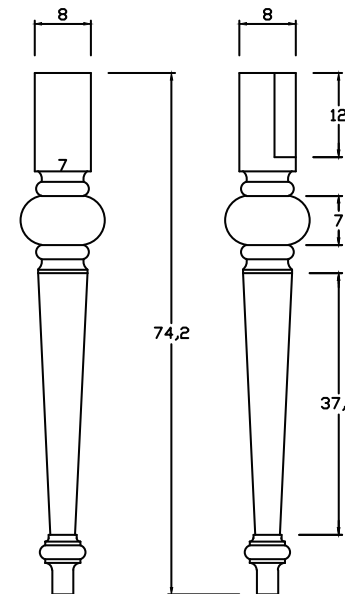

Technical Drawing

T777 | Provence 180 Dining Table

76cm x 180cm x 90cm

NOVA
SOLA

PERSPECTIVE

BACK VIEW

SIDE VIEW

LEG DETAIL