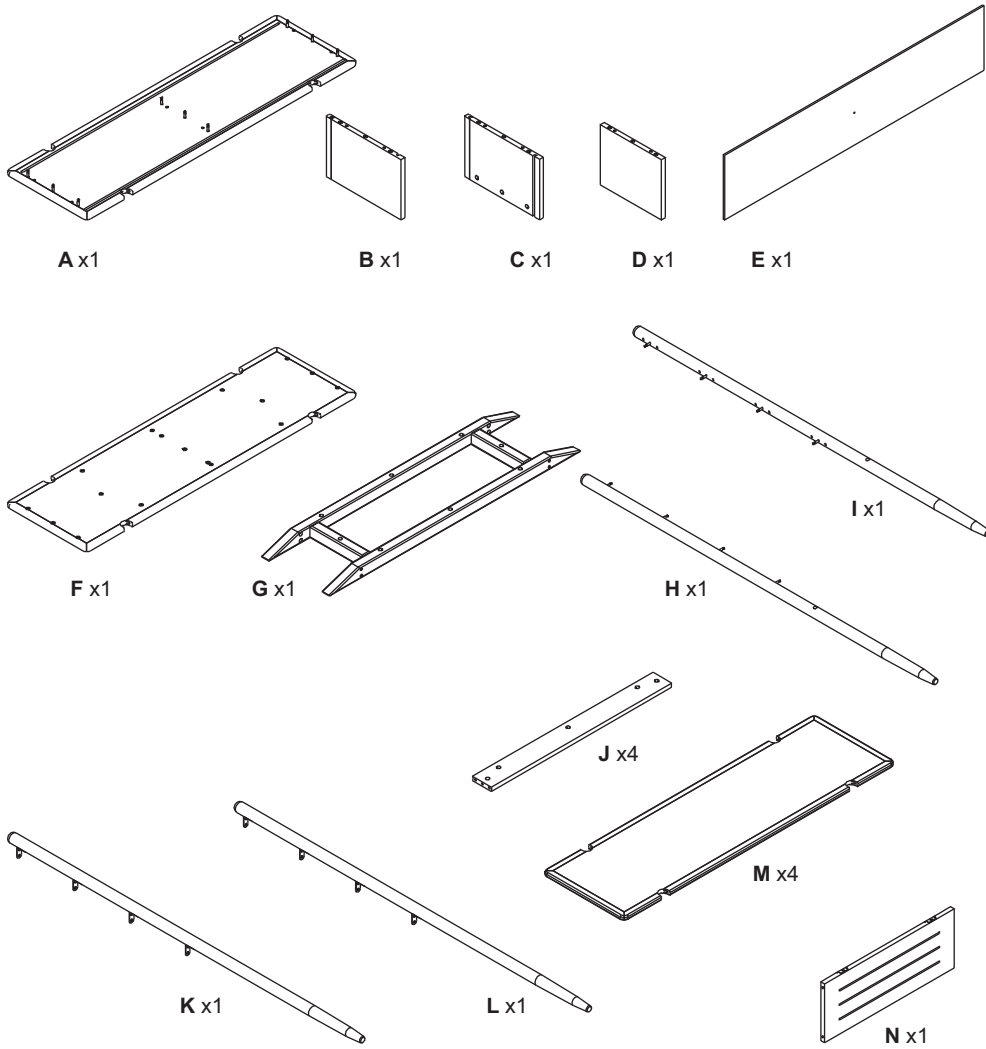

60 min	x1	x2	x1

O x28
Ø8x30

P x29
Ø15x13

Q x9
Ø18 (NAT)

R x9
M6x30

S x1
M4x60

T x6
15x10x13

U x7
3.5x20

V x16
M6x40

Wx2
M6x70

X x16
4x15

Y x2

Z x1

AA x1
M4x15

AB x1
M4x30

AC x1

1

2

3

4

5

6

Attention: the big hole will be faced with the wall and the small hole will be fitted into product.

7